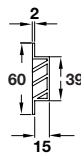

Ventilation grill

- For recess mounting
- Press fitting
- With flanged rim
- Plastic

Ventilation area	100 cm ²	150 cm ²	200 cm ²
Length	254 mm	299 mm	338 mm
Recessed length	230 mm	275 mm	314 mm
Height	108 mm	120 mm	132 mm
Recessed height	84 mm	96 mm	108 mm
White	571.64.726	571.64.735	571.64.744

Order qty: 1 pc

Ventilation grill

- For recess mounting
- Press fitting
- With flanged rim
- Plastic

Ventilation area	90 cm ²
Length	512 mm
Recessed length	492 mm
Height	60 mm
Recessed height	39 mm
White	571.70.706

Order qty: 1 pc

Ventilation grill

- For recess mounting
- Press fitting
- With flanged rim
- Plastic

Ventilation area	23.04 cm ²	34.50 cm ²	42.24 cm ²
Length	170 mm	220 mm	230 mm
Recessed length	164 mm	215 mm	220 mm
Height	42 mm	57 mm	68 mm
Recessed height	35 mm	51 mm	61 mm
Chrome-plated	571.54.220	571.54.239	571.54.248

Order qty: 1 pc

Ventilation grill, louvre type

- Louvre type concealed ventilation slots
- Surface mounted
- Screw fixing
- Height: 70 mm
- Plastic

Ventilation area	28.5 cm ²
Length	250 mm
Finish	Cat. No.
Ivory	571.61.207