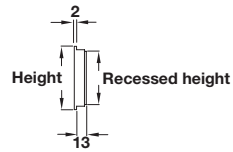

Ventilation grill

- For recess mounting
- Press fitting
- With flanged rim
- Plastic

Ventilation area	100 cm ²	150 cm ²	200 cm ²
Length	254 mm	299 mm	338 mm
Recessed length	230 mm	275 mm	314 mm
Height	108 mm	120 mm	132 mm
Recessed height	84 mm	96 mm	108 mm
White	571.64.726	571.64.735	571.64.744

Order qty: 1 pc

Ventilation grill

- For recess mounting
- Press fitting
- With flanged rim
- Plastic

Ventilation area	90 cm ²
Length	512 mm
Recessed length	492 mm
Height	60 mm
Recessed height	39 mm
White	571.70.706

Order qty: 1 pc

Ventilation grill

- For recess mounting
- Press fitting
- With flanged rim
- Plastic

Ventilation area	23.04 cm ²	34.50 cm ²	42.24 cm ²
Length	170 mm	220 mm	230 mm
Recessed length	164 mm	215 mm	220 mm
Height	42 mm	57 mm	68 mm
Recessed height	35 mm	51 mm	61 mm
Chrome-plated	571.54.220	571.54.239	571.54.248