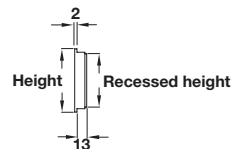

Ventilation grill

- For recess mounting
- Press fitting
- With flanged rim
- Plastic

Ventilation area	100 cm ²	150 cm ²	200 cm ²
Length	254 mm	299 mm	338 mm
Recessed length	230 mm	275 mm	314 mm
Height	108 mm	120 mm	132 mm
Recessed height	84 mm	96 mm	108 mm
White	571.64.726	571.64.735	571.64.744

Order qty: 1 pc

Ventilation grill

- For recess mounting
- Press fitting
- With flanged rim
- Plastic

Ventilation area	90 cm ²
Length	512 mm
Recessed length	492 mm
Height	60 mm
Recessed height	39 mm
White	571.70.706

Order qty: 1 pc

Ventilation grill

- For recess mounting
- Press fitting
- With flanged rim
- Plastic

Ventilation area	23.04 cm ²	34.50 cm ²	42.24 cm ²
Length	170 mm	220 mm	230 mm
Recessed length	164 mm	215 mm	220 mm
Height	42 mm	57 mm	68 mm
Recessed height	35 mm	51 mm	61 mm
Chrome-plated	571.54.220	571.54.239	571.54.248