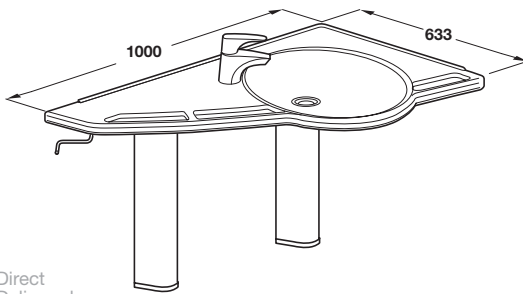

Support washbasin - Basic version

- Adjustable by 300mm through manually lifting/lowering the basin and locking the two bolts on the leg at the desired height, with allen key (supplied)
- Consists of: Basin, polished chrome monobloc mixer tap, fittings and plumbing kit
- Load carrying capacity **200 kg**
- Made from gelcoated komposit, surface treated steel and plastic

Finish	Version	Cat. No.
White	Left hand	588.49.010
White	Right hand	588.49.011

Order qty: 1 set

Support washbasin - Flexi version

- Adjustable by 300mm through using the removable winding handle (supplied)
- Consists of: Basin, polished chrome monobloc mixer tap, fittings and plumbing kit
- Load carrying capacity **200 kg**
- Made from gelcoated komposit, surface treated steel and plastic

Finish	Version	Cat. No.
White	Left hand	588.49.030
White	Right hand	588.49.031

Order qty: 1 set

Left hand version shown in photographs and drawings

Support washbasin - Fixed version

- Consists of: Basin, polished chrome monobloc mixer tap and fittings
- Load carrying capacity **200 kg**
- Made from gelcoated komposit, surface treated steel and plastic

Order qty: 1 pc

TCH 2013, © Häfele U.K. Ltd 2013. Dimensional data not binding. We reserve the right to alter specifications without notice.