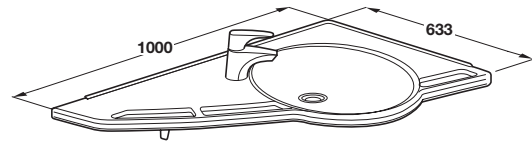

Support washbasin - Basic version

- Adjustable by 300mm through manually lifting/lowering the basin and locking the two bolts on the leg at the desired height, with allen key (supplied)
- Consists of: Basin, polished chrome monobloc mixer tap, fittings and plumbing kit
- Load carrying capacity **200 kg**
- Made from gelcoated komposit, surface treated steel and plastic

Finish	Version	Cat. No.
White	Left hand	588.49.010
White	Right hand	588.49.011

Order qty: 1 set

Support washbasin - Flexi version

- Adjustable by 300mm through using the removable winding handle (supplied)
- Consists of: Basin, polished chrome monobloc mixer tap, fittings and plumbing kit
- Load carrying capacity **200 kg**
- Made from gelcoated komposit, surface treated steel and plastic

Finish	Version	Cat. No.
White	Left hand	588.49.030
White	Right hand	588.49.031

Order qty: 1 set

Left hand version shown in photographs and drawings

Support washbasin - Fixed version

- Consists of: Basin, polished chrome monobloc mixer tap and fittings
- Load carrying capacity **200 kg**
- Made from gelcoated komposit, surface treated steel and plastic

Order qty: 1 pc

TCH 2013, © Häfele U.K. Ltd 2013. Dimensional data not binding. We reserve the right to alter specifications without notice.