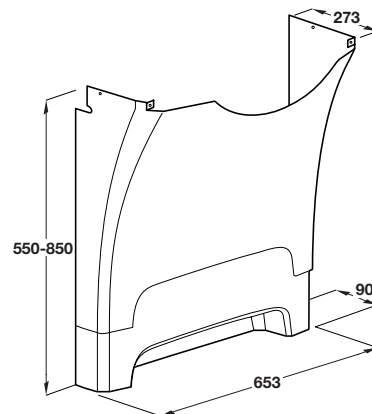

Support washbasin - Fixed version

- Consists of: Basin, polished chrome monobloc mixer tap and fittings
- Load carrying capacity **200 kg**
- Made from gelcoated komposit, surface treated steel and plastic

Finish	Version	Cat. No.
White	Left hand	588.49.020
White	Right hand	588.49.021

Order qty: 1 set