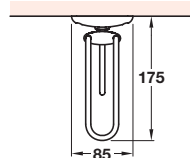

Pull out trouser rack, side mounted

- Height x width x installed depth: 232 x 258 x 536 mm
- Single extension ball bearing runners; 350 mm extension length
- Side fixing, can be mounted left or right, pre-assembled right handed
- 216 mm bracket length, 186 x 64 mm fixing centres, fixings included
- Can also be fitted into Stilos profile system shown on pages **14-15**
- Silver epoxy coated steel fitting and rack

Fitting/Rack	Silver/Silver
Cat. No.	807.47.210

Order qty: 1 pc

Pivoting pull out suit rack

- Height x width x installed depth: 364 x 224 x 500 mm
- Suit rack pulls out and then can be pivoted up to 90°
- Complete with multipurpose tray, hinges, brackets and fixings
- Side fixing, can be mounted left or right, pre-assembled right handed
- 216 mm bracket length, 186 x 64 mm fixing centres, fixings included
- Silver epoxy coated steel fitting and rack

Fitting/Rack	Silver/Silver
Cat. No.	805.79.220

Order qty: 1 pc

Pull out clothes hanger rail, under mounted

- Height x width x installed depth: 175 x 85 x 500 mm
- Single extension ball bearing runners; 350 mm extension length
- 216 mm bracket length, 186 x 64 mm fixing centres, fixings included
- **Coat hangers are not included** - order separately; shown on page **31**
- Silver epoxy coated steel fitting and rail

Fitting/Rail	Silver/Silver
Cat. No.	807.45.220

Order qty: 1 pc

Pull out tie and belt rack, side mounted

- Height x width x installed depth: 94 x 145 x 499 mm
- Single extension ball bearing runners; 350 mm extension length
- Side fixing, can be mounted left or right, pre-assembled right handed
- 216 mm bracket length, 186 x 64 mm fixing centres, fixings included
- Can also be fitted into Stilos profile system shown on pages **14-15**
- Silver epoxy coated steel fitting and rack