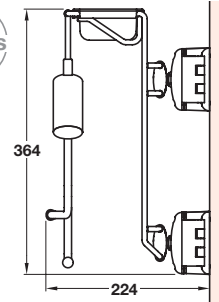

Pull out trouser rack, side mounted

- Height x width x installed depth: 232 x 258 x 536 mm
- Single extension ball bearing runners; 350 mm extension length
- Side fixing, can be mounted left or right, pre-assembled right handed
- 216 mm bracket length, 186 x 64 mm fixing centres, fixings included
- Can also be fitted into Stilos profile system shown on pages **14-15**
- Silver epoxy coated steel fitting and rack

Fitting/Rack	Silver/Silver
Cat. No.	807.47.210

Order qty: 1 pc

Pivoting pull out suit rack

- Height x width x installed depth: 364 x 224 x 500 mm
- Suit rack pulls out and then can be pivoted up to 90°
- Complete with multipurpose tray, hinges, brackets and fixings
- Side fixing, can be mounted left or right, pre-assembled right handed
- 216 mm bracket length, 186 x 64 mm fixing centres, fixings included
- Silver epoxy coated steel fitting and rack

Fitting/Rack	Silver/Silver
Cat. No.	805.79.220

Order qty: 1 pc

Pull out clothes hanger rail, under mounted

- Height x width x installed depth: 175 x 85 x 500 mm
- Single extension ball bearing runners; 350 mm extension length
- 216 mm bracket length, 186 x 64 mm fixing centres, fixings included
- **Coat hangers are not included** - order separately; shown on page **31**
- Silver epoxy coated steel fitting and rail

Fitting/Rail	Silver/Silver
Cat. No.	807.45.220

Order qty: 1 pc

Pull out tie and belt rack, side mounted

- Height x width x installed depth: 94 x 145 x 499 mm
- Single extension ball bearing runners; 350 mm extension length
- Side fixing, can be mounted left or right, pre-assembled right handed
- 216 mm bracket length, 186 x 64 mm fixing centres, fixings included
- Can also be fitted into Stilos profile system shown on pages **14-15**
- Silver epoxy coated steel fitting and rack