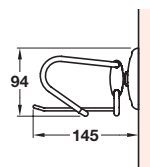

Pull out trouser rack, side mounted

- Height x width x installed depth: 232 x 258 x 536 mm
- Single extension ball bearing runners; 350 mm extension length
- Side fixing, can be mounted left or right, pre-assembled right handed
- 216 mm bracket length, 186 x 64 mm fixing centres, fixings included
- Can also be fitted into Stilos profile system shown on pages **14-15**
- Silver epoxy coated steel fitting and rack

Fitting/Rack	Silver/Silver
Cat. No.	807.47.210

Order qty: 1 pc

Pivoting pull out suit rack

- Height x width x installed depth: 364 x 224 x 500 mm
- Suit rack pulls out and then can be pivoted up to 90°
- Complete with multipurpose tray, hinges, brackets and fixings
- Side fixing, can be mounted left or right, pre-assembled right handed
- 216 mm bracket length, 186 x 64 mm fixing centres, fixings included
- Silver epoxy coated steel fitting and rack

Fitting/Rack	Silver/Silver
Cat. No.	805.79.220

Order qty: 1 pc

Pull out clothes hanger rail, under mounted

- Height x width x installed depth: 175 x 85 x 500 mm
- Single extension ball bearing runners; 350 mm extension length
- 216 mm bracket length, 186 x 64 mm fixing centres, fixings included
- **Coat hangers are not included** - order separately; shown on page **31**
- Silver epoxy coated steel fitting and rail

Fitting/Rail	Silver/Silver
Cat. No.	807.45.220

Order qty: 1 pc

Pull out tie and belt rack, side mounted

- Height x width x installed depth: 94 x 145 x 499 mm
- Single extension ball bearing runners; 350 mm extension length
- Side fixing, can be mounted left or right, pre-assembled right handed
- 216 mm bracket length, 186 x 64 mm fixing centres, fixings included
- Can also be fitted into Stilos profile system shown on pages **14-15**
- Silver epoxy coated steel fitting and rack