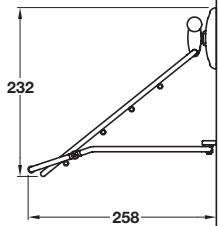

Pull out trouser rack, side mounted

- Height x width x installed depth: 232 x 258 x 536 mm
- Single extension ball bearing runners; 350 mm extension length
- Side fixing, can be mounted left or right, pre-assembled right handed
- 216 mm bracket length, 186 x 64 mm fixing centres, fixings included
- Can also be fitted into Stilos profile system shown on pages **14-15**
- Silver epoxy coated steel fitting and rack

Fitting/Rack	Silver/Silver
Cat. No.	807.47.210

Order qty: 1 pc

Pivoting pull out suit rack

- Height x width x installed depth: 364 x 224 x 500 mm
- Suit rack pulls out and then can be pivoted up to 90°
- Complete with multipurpose tray, hinges, brackets and fixings
- Side fixing, can be mounted left or right, pre-assembled right handed
- 216 mm bracket length, 186 x 64 mm fixing centres, fixings included
- Silver epoxy coated steel fitting and rack

Fitting/Rack	Silver/Silver
Cat. No.	805.79.220

Order qty: 1 pc

Pull out clothes hanger rail, under mounted

- Height x width x installed depth: 175 x 85 x 500 mm
- Single extension ball bearing runners; 350 mm extension length
- 216 mm bracket length, 186 x 64 mm fixing centres, fixings included
- **Coat hangers are not included** - order separately; shown on page **31**
- Silver epoxy coated steel fitting and rail

Fitting/Rail	Silver/Silver
Cat. No.	807.45.220

Order qty: 1 pc

Pull out tie and belt rack, side mounted

- Height x width x installed depth: 94 x 145 x 499 mm
- Single extension ball bearing runners; 350 mm extension length
- Side fixing, can be mounted left or right, pre-assembled right handed
- 216 mm bracket length, 186 x 64 mm fixing centres, fixings included
- Can also be fitted into Stilos profile system shown on pages **14-15**
- Silver epoxy coated steel fitting and rack