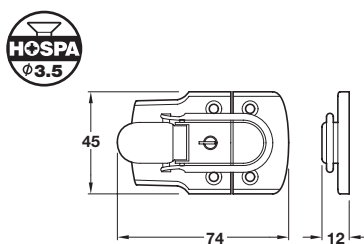

### B Clasp

- For small boxes etc.
- 3 catch sizes
- Light brass

Size A x B	Cat. No.
20 x 16 mm	+ <del>380.82.001</del>
24 x 16 mm	● <del>380.82.002</del>
32 x 20 mm	+ <del>380.82.003</del>

Order qty: Multiples of 50 pcs

### C Case catch

- Steel

Finish	Cat. No.
Brass-plated	● <del>380.82.008</del>
Chrome-plated	● <del>380.82.009</del>

Order qty: Multiples of 10 pcs

### E Flush spring catch

- Angled striking plate included
- Fixing screws included
- Brass

Finish	Cat. No.
Polished brass	900.17.965

Order qty: 1 pc