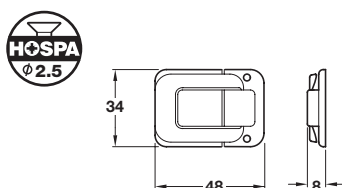

C Case catch

- Steel

Finish	Cat. No.
Brass-plated	● ~~380.82.008~~
Chrome-plated	● ~~380.82.009~~

Order qty: Multiples of 10 pcs