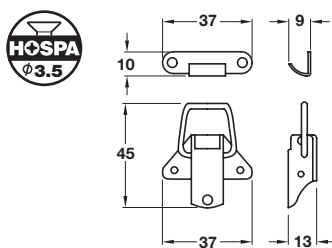

### B Clasp

- For small boxes etc.
- 3 catch sizes
- Light brass

Size A x B	Cat. No.
20 x 16 mm	+ <del>380.82.001</del>
24 x 16 mm	● <del>380.82.002</del>
32 x 20 mm	+ <del>380.82.003</del>

Order qty: Multiples of 50 pcs

### D Case lock

- 2x keys included
- Steel

Finish	Cat. No.
Brass-plated	● <del>380.82.010</del>
Chrome-plated	● <del>380.82.011</del>

Order qty: Multiples of 10 pcs