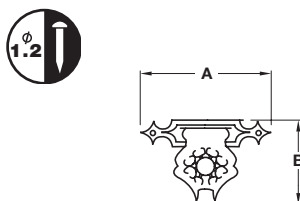

### A Toggle catch

- Brass

Finish	Cat. No.
Polished brass	● <del>380.82.004</del>
Zinc-plated	● <del>380.82.005</del>

Order qty: Multiples of 50 pcs

### B Clasp

- For small boxes etc.
- 3 catch sizes
- Light brass

Size A x B	Cat. No.
20 x 16 mm	+ <del>380.82.001</del>
24 x 16 mm	● <del>380.82.002</del>
32 x 20 mm	+ <del>380.82.003</del>

Order qty: Multiples of 50 pcs