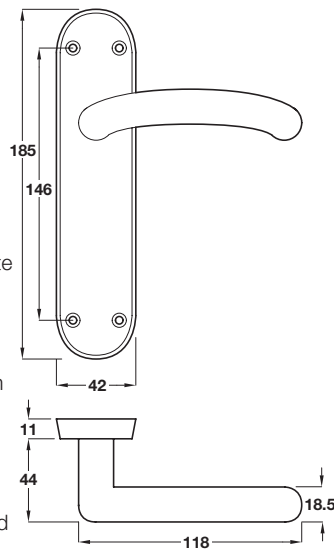

Latch version

Standard keyway version

Bathroom version

**A MILO lever on plate**

- Pair of lever handles on backplate
- Sprung, for use with standard duty followers
- To suit doors up to 44 mm thick
- Standard keyway version 57 mm lock centres
- Bathroom version 57 mm lock centres. 5 mm bath set square spindle included
- 8 mm spindle and fixings included
- Brass

**B MILANO lever on plate**

- Pair of lever handles on backplate
- Sprung, for use with standard duty followers
- To suit doors up to 44 mm thick
- Standard keyway version 57 mm lock centres
- Bathroom version 57 mm lock centres. 5 mm bath set square spindle included
- 8 mm spindle and fixings included
- Brass

Finish	Latch	Standard keyway	Bathroom
Polished chrome	+ 901.99.506	+ 901.99.507	+ 901.99.508
Satin chrome	+ 901.99.509	+ 901.99.510	+ 901.99.511

Order qty: 1 pair

TCH-FF 2010, HUK. Dimensional data not binding. We reserve the right to alter specifications without notice.