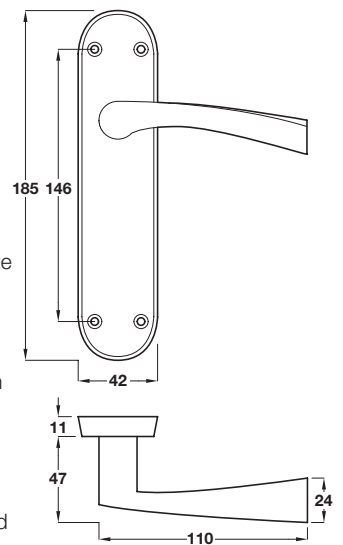

Latch version

Standard keyway version

Bathroom version

**A MILO lever on plate**

- Pair of lever handles on backplate
- Sprung, for use with standard duty followers
- To suit doors up to 44 mm thick
- Standard keyway version 57 mm lock centres
- Bathroom version 57 mm lock centres. 5 mm bath set square spindle included
- 8 mm spindle and fixings included
- Brass

Finish	Latch	Standard keyway	Bathroom
Polished chrome	+ 901.99.500	+ 901.99.501	+ 901.99.502
Satin chrome	+ 901.99.503	+ 901.99.504	+ 901.99.505

Order qty: 1 pair

Latch version

Standard keyway version

Bathroom version

**B MILANO lever on plate**

- Pair of lever handles on backplate
- Sprung, for use with standard duty followers
- To suit doors up to 44 mm thick
- Standard keyway version 57 mm lock centres
- Bathroom version 57 mm lock centres. 5 mm bath set square spindle included
- 8 mm spindle and fixings included
- Brass

Finish	Latch	Standard keyway	Bathroom
Polished chrome	+ 901.99.506	+ 901.99.507	+ 901.99.508
Satin chrome	+ 901.99.509	+ 901.99.510	+ 901.99.511

Order qty: 1 pair

TCH-FF 2010, HUK. Dimensional data not binding. We reserve the right to alter specifications without notice.