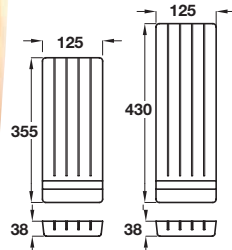

#### Decorative and sealing profile

- Lengths included with inserts, but available separately in 1.0 m roll if required
- Grey plastic

Length	1.0 m
Cat. No.	556.39.599

Order qty: 1 set

For drawer width 400 mm  
\*Not for use with beech and plastic inserts below

For drawer width 500 mm  
\*Not for use with beech and plastic inserts below

For drawer width 600 mm

For drawer width 800 mm

For drawer width 900 mm

For drawer width 1000 mm

#### \*Please note:

Beech and plastic spice jar and knife block inserts, **are not suitable for use** in inserts for 400 mm or 500 mm cabinet widths.

#### Spice jar and knife block inserts

- Lacquered beech or anthracite plastic

For drawer depth	Beech spice jar insert	Beech knife block insert	Plastic spice jar insert	Plastic knife block insert
450 mm	556.39.240	556.39.261	556.39.341	556.39.360
500 mm	556.39.250	556.39.271	556.39.351	556.39.370