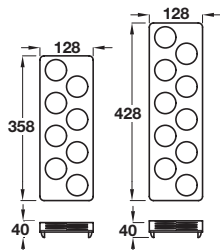

#### Decorative and sealing profile

- Lengths included with inserts, but available separately in 1.0 m roll if required
- Grey plastic

Length	1.0 m
Cat. No.	556.39.599

Order qty: 1 set

For drawer width 400 mm  
\*Not for use with beech and plastic inserts below

For drawer width 500 mm  
\*Not for use with beech and plastic inserts below

For drawer width 600 mm

For drawer width 800 mm

For drawer width 900 mm

For drawer width 1000 mm

#### \*Please note:

Beech and plastic spice jar and knife block inserts, **are not suitable for use** in inserts for 400 mm or 500 mm cabinet widths.

#### Spice jar and knife block inserts

- Lacquered beech or anthracite plastic

For drawer depth	Beech spice jar insert	Beech knife block insert	Plastic spice jar insert	Plastic knife block insert
450 mm	556.39.240	556.39.261	556.39.341	556.39.360
500 mm	556.39.250	556.39.271	556.39.351	556.39.370