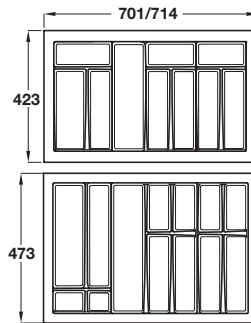

#### Cutlery insert, anthracite plastic

- 55 mm height
- For cabinets widths 400-1000 mm with 18/19 mm board thickness
- Six widths available, to suit either Grass DWD drawer boxes or Blum drawer boxes
- Two depths available, 423 mm to suit 450 mm or 473 mm to suit 500 mm deep drawer boxes
- 2 x sealing strips included
- Anthracite plastic inserts
- **Grey profile sealing strips are included**

#### To suit Blum drawer boxes

Width / For cabinet width	423 mm depth	473 mm depth
314 mm / 400 mm	556.41.343	556.41.363
414 mm / 500 mm	556.41.345	556.41.365
514 mm / 600 mm	556.41.347	556.41.367
714 mm / 800 mm	556.41.348	556.41.368
814 mm / 900 mm	556.41.349	556.41.369
914 mm / 1000 mm	556.41.350	556.41.370

#### Decorative and sealing profile

- Lengths included with inserts, but available separately in 1.0 m roll if required
- Grey plastic

Length	1.0 m
Cat. No.	556.39.599

Order qty: 1 set

For drawer width 400 mm  
\*Not for use with beech and plastic inserts below

For drawer width 500 mm  
\*Not for use with beech and plastic inserts below

For drawer width 600 mm

For drawer width 800 mm

For drawer width 900 mm

For drawer width 1000 mm