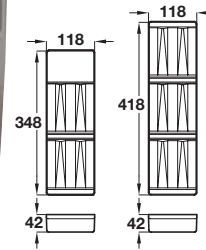

#### To suit Blum drawer boxes

Width / For cabinet width	423 mm depth	473 mm depth
314 mm / 400 mm	556.41.343	556.41.363
414 mm / 500 mm	556.41.345	556.41.365
514 mm / 600 mm	556.41.347	556.41.367
714 mm / 800 mm	556.41.348	556.41.368
814 mm / 900 mm	556.41.349	556.41.369
914 mm / 1000 mm	556.41.350	556.41.370

#### Decorative and sealing profile

- Lengths included with inserts, but available separately in 1.0 m roll if required
- Grey plastic

Length	1.0 m
Cat. No.	556.39.599

Order qty: 1 set

For drawer width 400 mm  
\*Not for use with beech and plastic inserts below

For drawer width 500 mm  
\*Not for use with beech and plastic inserts below

For drawer width 600 mm

For drawer width 800 mm

For drawer width 900 mm

For drawer width 1000 mm

#### \*Please note:

Beech and plastic spice jar and knife block inserts, **are not suitable for use** in inserts for 400 mm or 500 mm cabinet widths.