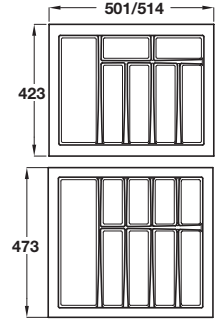

#### Cutlery insert, anthracite plastic

- 55 mm height
- For cabinets widths 400-1000 mm with 18/19 mm board thickness
- Six widths available, to suit either Grass DWD drawer boxes or Blum drawer boxes
- Two depths available, 423 mm to suit 450 mm or 473 mm to suit 500 mm deep drawer boxes
- 2 x sealing strips included
- Anthracite plastic inserts
- **Grey profile sealing strips are included**

#### To suit Blum drawer boxes

Width / For cabinet width	423 mm depth	473 mm depth
314 mm / 400 mm	556.41.343	556.41.363
414 mm / 500 mm	556.41.345	556.41.365
514 mm / 600 mm	556.41.347	556.41.367
714 mm / 800 mm	556.41.348	556.41.368
814 mm / 900 mm	556.41.349	556.41.369
914 mm / 1000 mm	556.41.350	556.41.370

#### Decorative and sealing profile

- Lengths included with inserts, but available separately in 1.0 m roll if required
- Grey plastic

Length	1.0 m
Cat. No.	556.39.599

Order qty: 1 set

For drawer width 400 mm  
\*Not for use with beech and plastic inserts below

For drawer width 500 mm  
\*Not for use with beech and plastic inserts below

For drawer width 600 mm

For drawer width 800 mm

For drawer width 900 mm

For drawer width 1000 mm