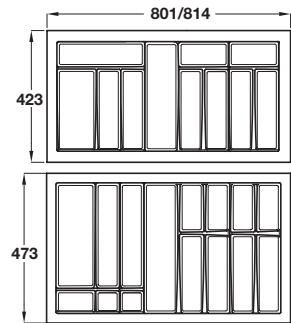

#### Decorative and sealing profile

- Lengths included with inserts, but available separately in 1.0 m roll if required
- Grey plastic

Length	1.0 m
Cat. No.	556.39.599

Order qty: 1 set

For drawer width 400 mm  
\*Not for use with beech and plastic inserts below

For drawer width 500 mm  
\*Not for use with beech and plastic inserts below

For drawer width 600 mm

For drawer width 800 mm

For drawer width 900 mm

For drawer width 1000 mm

#### \*Please note:

Beech and plastic spice jar and knife block inserts, **are not suitable for use** in inserts for 400 mm or 500 mm cabinet widths.