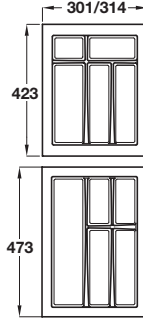

#### To suit Grass DWD drawer boxes

Width / For cabinet width	423 mm depth	473 mm depth
301 mm / 400 mm	556.41.303	556.41.323
401 mm / 500 mm	556.41.305	556.41.325
501 mm / 600 mm	556.41.307	556.41.327
701 mm / 800 mm	556.41.308	556.41.328
801 mm / 900 mm	556.41.309	556.41.329
901 mm / 1000 mm	556.41.310	556.41.330

#### To suit Blum drawer boxes

Width / For cabinet width	423 mm depth	473 mm depth
314 mm / 400 mm	556.41.343	556.41.363
414 mm / 500 mm	556.41.345	556.41.365
514 mm / 600 mm	556.41.347	556.41.367
714 mm / 800 mm	556.41.348	556.41.368
814 mm / 900 mm	556.41.349	556.41.369
914 mm / 1000 mm	556.41.350	556.41.370

#### Decorative and sealing profile

- Lengths included with inserts, but available separately in 1.0 m roll if required
- Grey plastic

Length	1.0 m
Cat. No.	556.39.599

Order qty: 1 set

For drawer width 400 mm  
\*Not for use with beech and plastic inserts below

For drawer width 500 mm  
\*Not for use with beech and plastic inserts below

For drawer width 600 mm

For drawer width 800 mm

For drawer width 900 mm

For drawer width 1000 mm