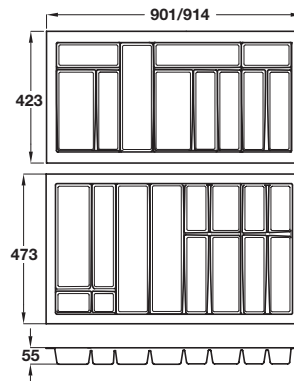

#### Cutlery insert, anthracite plastic

- 55 mm height
- For cabinets widths 400-1000 mm with 18/19 mm board thickness
- Six widths available, to suit either Grass DWD drawer boxes or Blum drawer boxes
- Two depths available, 423 mm to suit 450 mm or 473 mm to suit 500 mm deep drawer boxes
- 2 x sealing strips included
- Anthracite plastic inserts
- **Grey profile sealing strips are included**

#### Decorative and sealing profile

- Lengths included with inserts, but available separately in 1.0 m roll if required
- Grey plastic

Length	1.0 m
Cat. No.	556.39.599

Order qty: 1 set

For drawer width 400 mm  
\*Not for use with beech and plastic inserts below

For drawer width 500 mm  
\*Not for use with beech and plastic inserts below

For drawer width 600 mm

For drawer width 800 mm

For drawer width 900 mm

For drawer width 1000 mm

#### \*Please note:

Beech and plastic spice jar and knife block inserts, **are not suitable for use** in inserts for 400 mm or 500 mm cabinet widths.