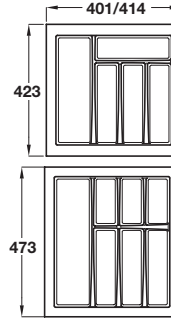

#### Cutlery insert, anthracite plastic

- 55 mm height
- For cabinets widths 400-1000 mm with 18/19 mm board thickness
- Six widths available, to suit either Grass DWD drawer boxes or Blum drawer boxes
- Two depths available, 423 mm to suit 450 mm or 473 mm to suit 500 mm deep drawer boxes
- 2 x sealing strips included
- Anthracite plastic inserts
- **Grey profile sealing strips are included**

#### To suit Blum drawer boxes

Width / For cabinet width	423 mm depth	473 mm depth
314 mm / 400 mm	556.41.343	556.41.363
414 mm / 500 mm	556.41.345	556.41.365
514 mm / 600 mm	556.41.347	556.41.367
714 mm / 800 mm	556.41.348	556.41.368
814 mm / 900 mm	556.41.349	556.41.369
914 mm / 1000 mm	556.41.350	556.41.370

#### Decorative and sealing profile

- Lengths included with inserts, but available separately in 1.0 m roll if required
- Grey plastic

Length	1.0 m
Cat. No.	556.39.599

Order qty: 1 set

For drawer width 400 mm  
\*Not for use with beech and plastic inserts below

For drawer width 500 mm  
\*Not for use with beech and plastic inserts below

For drawer width 600 mm

For drawer width 800 mm

For drawer width 900 mm

For drawer width 1000 mm