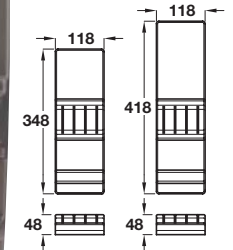

#### Decorative and sealing profile

- Lengths included with inserts, but available separately in 1.0 m roll if required
- Grey plastic

Length	1.0 m
Cat. No.	556.39.599

Order qty: 1 set

For drawer width 400 mm  
\*Not for use with beech and plastic inserts below

For drawer width 500 mm  
\*Not for use with beech and plastic inserts below

For drawer width 600 mm

For drawer width 800 mm

For drawer width 900 mm

For drawer width 1000 mm

#### \*Please note:

Beech and plastic spice jar and knife block inserts, **are not suitable for use** in inserts for 400 mm or 500 mm cabinet widths.

#### Spice jar and knife block inserts

- Lacquered beech or anthracite plastic

For drawer depth	Beech spice jar insert	Beech knife block insert	Plastic spice jar insert	Plastic knife block insert
450 mm	556.39.240	556.39.261	556.39.341	556.39.360
500 mm	556.39.250	556.39.271	556.39.351	556.39.370