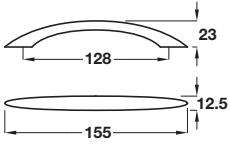

Lightweight bow handle

- > Zinc alloy
- > Created as a slightly different matt nickel finish to 109.72.615
- > Order qty: 1 pc

Finish
Matt nickel

Cat. No.
109.72-0001

Lightweight bow handle

- > Zinc alloy
- > Created as a slightly different matt nickel finish to 101.69.662
- > Order qty: 1 pc

Finish
Matt nickel

Cat. No.
101.69-0001