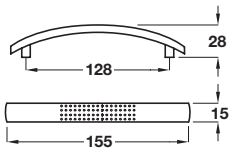

Lightweight bow handle

- > Zinc alloy
- > Created as a slightly different matt nickel finish to 109.72.615
- > Order qty: 1 pc

Finish
Matt nickel

Cat. No.
109.72-0001

Lightweight bow handle

- > Zinc alloy
- > Created as a slightly different matt nickel finish to 101.69.662
- > Order qty: 1 pc

Finish
Matt nickel

Cat. No.
101.69-0001