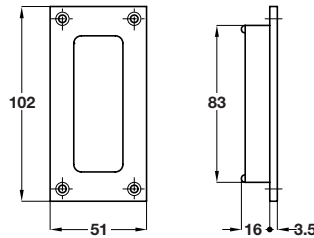

Order qty: 1 pc

Polished brass finish

B Flush pull handle

- 102 x 51 x 19.5 mm
- Suitable for sliding and folding timber doors
- Fixings included
- Brass

Finish	Cat. No.
Satin nickel plated	910.37.085
Polished brass	910.37.080

Order qty: 1 pc

Polished brass finish

C Flush pull handle

- 114 x 64 x 21 mm
- Suitable for sliding and swing timber doors
- Fixings included
- Brass

Finish	Cat. No.
Satin nickel plated	910.37.062
Polished brass	910.37.071

Order qty: 1 pc

Polished chrome-plated finish

D Flush pull handle

- 102 x 50 x 18 mm
- Concealed fixing
- Suitable for sliding and folding timber doors
- Fixings included
- Brass

Finish	Cat. No.
Polished chrome-plated	901.01.702
Satin nickel-plated	901.01.706
Polished brass	901.01.708

Order qty: 1 pc

Satin chrome finish

E Flush ring pull

- 50 x 38 x 12 mm
- Fixings included
- Brass

Finish	Cat. No.
Satin chrome	901.03.804
Polished brass	901.03.808

Order qty: 1 pc