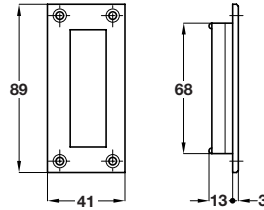

Polished brass finish

A Flush pull handle

- 89 x 41 x 16 mm
- Suitable for sliding and folding timber doors
- Fixings included
- Brass

Finish	Cat.No.
Satin nickel plated	910.37.044
Polished brass	910.37.035

Order qty: 1 pc

Polished brass finish

B Flush pull handle

- 102 x 51 x 19.5 mm
- Suitable for sliding and folding timber doors
- Fixings included
- Brass

Finish	Cat. No.
Satin nickel plated	910.37.085
Polished brass	910.37.080

Order qty: 1 pc

Polished brass finish

C Flush pull handle

- 114 x 64 x 21 mm
- Suitable for sliding and swing timber doors
- Fixings included
- Brass

Finish	Cat. No.
Satin nickel plated	910.37.062
Polished brass	910.37.071

Order qty: 1 pc

Satin chrome finish

E Flush ring pull

- 50 x 38 x 12 mm
- Fixings included
- Brass

Finish	Cat. No.
Satin chrome	901.03.804
Polished brass	901.03.808

Order qty: 1 pc