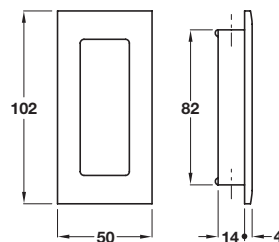

Order qty: 1 pc

Polished brass finish

B Flush pull handle

- 102 x 51 x 19.5 mm
- Suitable for sliding and folding timber doors
- Fixings included
- Brass

Finish	Cat. No.
Satin nickel plated	910.37.085
Polished brass	910.37.080

Order qty: 1 pc

Polished brass finish

C Flush pull handle

- 114 x 64 x 21 mm
- Suitable for sliding and swing timber doors
- Fixings included
- Brass

Finish	Cat. No.
Satin nickel plated	910.37.062
Polished brass	910.37.071

Order qty: 1 pc

Polished chrome-plated finish

D Flush pull handle

- 102 x 50 x 18 mm
- Concealed fixing
- Suitable for sliding and folding timber doors
- Fixings included
- Brass

Finish	Cat. No.
Polished chrome-plated	901.01.702
Satin nickel-plated	901.01.706
Polished brass	901.01.708

Order qty: 1 pc

Satin chrome finish

E Flush ring pull

- 50 x 38 x 12 mm
- Fixings included
- Brass

Finish	Cat. No.
Satin chrome	901.03.804
Polished brass	901.03.808

Order qty: 1 pc