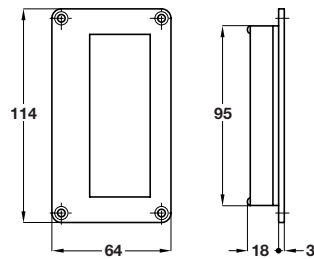

Order qty: 1 pc

Polished brass finish

B Flush pull handle

- 102 x 51 x 19.5 mm
- Suitable for sliding and folding timber doors
- Fixings included
- Brass

Finish	Cat. No.
Satin nickel plated	910.37.085
Polished brass	910.37.080

Order qty: 1 pc

Polished brass finish

C Flush pull handle

- 114 x 64 x 21 mm
- Suitable for sliding and swing timber doors
- Fixings included
- Brass

Finish	Cat. No.
Satin nickel plated	910.37.062
Polished brass	910.37.071

Order qty: 1 pc

Polished chrome-plated finish

D Flush pull handle

- 102 x 50 x 18 mm
- Concealed fixing
- Suitable for sliding and folding timber doors
- Fixings included
- Brass

Finish	Cat. No.
Polished chrome-plated	901.01.702
Satin nickel-plated	901.01.706
Polished brass	901.01.708

Order qty: 1 pc

Satin chrome finish

E Flush ring pull

- 50 x 38 x 12 mm
- Fixings included
- Brass

Finish	Cat. No.
Satin chrome	901.03.804
Polished brass	901.03.808

Order qty: 1 pc