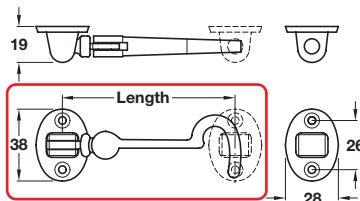

Finish	Cat. No.
Polished brass	940.09.305
Satin nickel-plated	940.09.300
Polished chrome-plated	940.09.302

Order qty: 1 pc

Item C.
Illustration and photo amended

Polished brass finish, 100/150 mm length

D Cabin hook and eye

- Silent pattern
- Fixings included
- Brass

Finish	Length		
	95 mm	145 mm	227 mm
Polished brass	938.13.008	938.13.018	938.13.028
Satin chrome-plated	938.13.004	938.13.014	938.13.024
Polished chrome-plated	938.13.002	938.13.012	938.13.022

Order qty: 1 pc

Item D.
Length amended

Item D.
Catalogue shows 100, 150 & 203 mm
Correct lengths are 95, 145 & 227 mm

Item D.
Photo added and labels amended

Polished brass finish

E Cabin hook and eye

- Standard pattern
- Fixings included
- Brass

Item E.
Length amended

Item E.
Catalogue shows 26 mm
Correct dimension is 36 mm

TCH-A1 2008, HUK. Dimensional data not binding. We reserve the right to alter specifications without notice.