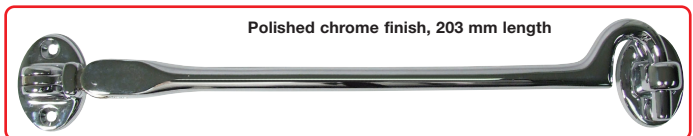

Finish	Cat. No.
Polished brass	938.14.008
Satin chrome-plated	938.14.004

Order qty: 1 pc

Polished brass finish

C Gravity wall door holder

- Face fixing hook and eye
- Automatic hold open
- Lift hook to release
- Fixings included
- Brass

Finish	Cat. No.
Polished brass	940.09.305
Satin nickel-plated	940.09.300
Polished chrome-plated	940.09.302

Order qty: 1 pc

Item C.
Illustration and photo amended

Polished brass finish, 100/150 mm length

D Cabin hook and eye

- Silent pattern
- Fixings included
- Brass

Finish	Length		
	95 mm	145 mm	227 mm
Polished brass	938.13.008	938.13.018	938.13.028
Satin chrome-plated	938.13.004	938.13.014	938.13.024
Polished chrome-plated	938.13.002	938.13.012	938.13.022

Order qty: 1 pc

Item D.
Length amended

Item D.
Catalogue shows 100, 150 & 203 mm
Correct lengths are 95, 145 & 227 mm

Item D.
Photo added and labels amended

Polished brass finish

E Cabin hook and eye

- Standard pattern
- Fixings included
- Brass