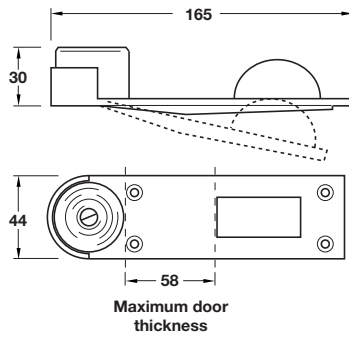

Satin nickel-plated finish

A Floor door stop and holder

- To suit doors up to 54 mm thick
- Bottom of door depresses spring loaded plunger automatically holding door open
- Door protection plate included
- Simply pull door to release
- Fixings included
- Brass, black rubber buffer

Finish	Cat. No.
Polished brass	938.06.008
Satin nickel-plated	938.06.006
Polished chrome	938.06.002

Order qty: 1 pc

Polished brass finish

B Floor door holder

- Mounted in floor
- Protection plate depresses spring loaded ball
- No door thickness limit
- Simply pull door to release
- Fixings included
- Brass

Finish	Cat. No.
Polished brass	938.14.008
Satin chrome-plated	938.14.004

Order qty: 1 pc