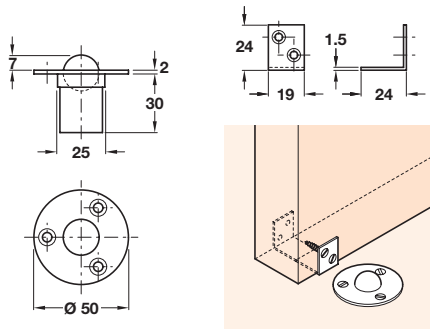

Polished brass finish

C Gravity wall door holder

- Face fixing hook and eye
- Automatic hold open
- Lift hook to release
- Fixings included
- Brass

Finish	Cat. No.
Polished brass	940.09.305
Satin nickel-plated	940.09.300
Polished chrome-plated	940.09.302

Order qty: 1 pc

Item C.
Illustration and photo amended

Polished brass finish, 100/150 mm length

D Cabin hook and eye

- Silent pattern
- Fixings included
- Brass

Finish	Length		
	95 mm	145 mm	227 mm
Polished brass	938.13.008	938.13.018	938.13.028
Satin chrome-plated	938.13.004	938.13.014	938.13.024
Polished chrome-plated	938.13.002	938.13.012	938.13.022

Order qty: 1 pc

Item D.
Length amended

Item D.
Catalogue shows 100, 150 & 203 mm
Correct lengths are 95, 145 & 227 mm