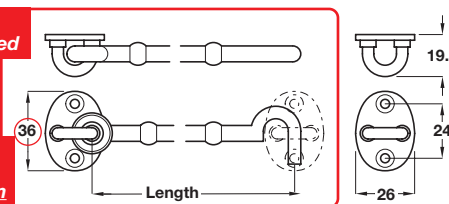

- Silent pattern
- Fixings included
- Brass

Finish	Length		
	95 mm	145 mm	227 mm
Polished brass	938.13.008	938.13.018	938.13.028
Satin chrome-plated	938.13.004	938.13.014	938.13.024
Polished chrome-plated	938.13.002	938.13.012	938.13.022

Order qty: 1 pc

Item D.
Length amended

Item D.
Catalogue shows 100, 150 & 203 mm
Correct lengths are 95, 145 & 227 mm

Item D.
Photo added and labels amended

Polished brass finish

E Cabin hook and eye

- Standard pattern
- Fixings included
- Brass

Finish	Length		
	100 mm	150 mm	203 mm
Polished brass	938.13.038	938.13.048	938.13.058
Satin chrome-plated	938.13.034	938.13.044	938.13.054
Polished chrome-plated	938.13.032	938.13.042	938.13.052

Order qty: 1 pc

Item E.
Length amended

Item E.
Catalogue shows 26 mm
Correct dimension is 36 mm

TCH-A1 2008, HUK. Dimensional data not binding. We reserve the right to alter specifications without notice.