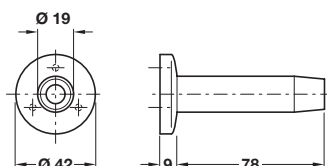

F Door stop, wall mounted

- Overall projection 87 mm
- Concealed fixing rose
- Fixings included
- Aluminium, rubber buffer