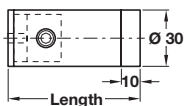

Satin stainless steel finish

K W S

A Door stop, wall mounted

- Available in two lengths, 60 and 80 mm
- Fixings included
- Available in two materials
- Stainless steel or aluminium, black rubber buffer

Finish	60 mm	80 mm
Silver anodised aluminium	937.20.701 +	937.20.801
Satin stainless steel	937.10.702	937.10.802

Order qty: 1 pc

Satin stainless steel finish

StarTec

B Door stop, wall mounted

- Available in three lengths, 48, 60 and 78 mm
- Fixings included
- Stainless steel, rubber buffer

Finish	48 mm	60 mm	78 mm
Satin stainless steel	937.12.120	937.12.110	937.12.100

Order qty: 1 pc

Satin stainless steel finish

C Door stop, wall mounted

- Overall projection 82 mm
- Concealed fixing rose
- Fixings included
- Stainless steel, rubber buffer

Finish	Cat. No.
Satin stainless steel	937.11.600
Polished stainless steel	937.11.601

Order qty: 1 pc

Polished brass finish

**Catalogue shows
50 mm
Correct dimension is
42 mm**

D Door stop, wall mounted

- Overall projection 86 mm
- Concealed fixing rose
- Fixings included
- Brass, rubber buffer