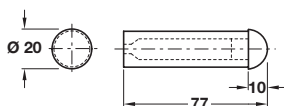

E Door stop, wall mounted

- Overall projection 77 mm
- Concealed fixing
- Fixings included
- Brass, rubber buffer