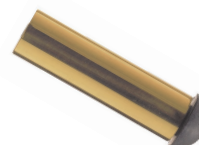

Satin stainless steel finish

K W S

A Door stop, wall mounted

- Available in two lengths, 60 and 80 mm
- Fixings included
- Available in two materials
- Stainless steel or aluminium, black rubber buffer

Finish	60 mm	80 mm
Silver anodised aluminium	937.20.701 +	937.20.801
Satin stainless steel	937.10.702	937.10.802

Order qty: 1 pc

Satin stainless steel finish

C Door stop, wall mounted

- Overall projection 82 mm
- Concealed fixing rose
- Fixings included
- Stainless steel, rubber buffer

Finish	Cat. No.
Satin stainless steel	937.11.600
Polished stainless steel	937.11.601

Order qty: 1 pc

Polished brass finish

**Catalogue shows
50 mm
Correct dimension is
42 mm**

D Door stop, wall mounted

- Overall projection 86 mm
- Concealed fixing rose
- Fixings included
- Brass, rubber buffer

Finish	Cat. No.
Polished brass	937.01.008

Order qty: 1 pc

Polished brass finish

E Door stop, wall mounted

- Overall projection 77 mm
- Concealed fixing
- Fixings included
- Brass, rubber buffer

Finish	Cat. No.
Polished brass	940.09.345
Satin nickel-plated	940.09.340