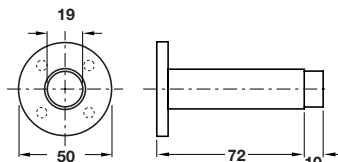

Satin stainless steel finish

K W S

A Door stop, wall mounted

- Available in two lengths, 60 and 80 mm
- Fixings included
- Available in two materials
- Stainless steel or aluminium, black rubber buffer

Finish	60 mm	80 mm
Silver anodised aluminium	937.20.701 +	937.20.801
Satin stainless steel	937.10.702	937.10.802

Order qty: 1 pc

Satin stainless steel finish

StarTec

B Door stop, wall mounted

- Available in three lengths, 48, 60 and 78 mm
- Fixings included
- Stainless steel, rubber buffer

Finish	48 mm	60 mm	78 mm
Satin stainless steel	937.12.120	937.12.110	937.12.100

Order qty: 1 pc

Satin stainless steel finish

C Door stop, wall mounted

- Overall projection 82 mm
- Concealed fixing rose
- Fixings included
- Stainless steel, rubber buffer

Finish	Cat. No.
Satin stainless steel	937.11.600
Polished stainless steel	937.11.601

Order qty: 1 pc

Polished brass finish

**Catalogue shows
50 mm
Correct dimension is
42 mm**

D Door stop, wall mounted

- Overall projection 86 mm
- Concealed fixing rose
- Fixings included
- Brass, rubber buffer