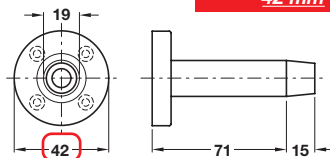

Satin stainless steel finish

K W S

A Door stop, wall mounted

- Available in two lengths, 60 and 80 mm
- Fixings included
- Available in two materials
- Stainless steel or aluminium, black rubber buffer

Finish	60 mm	80 mm
Silver anodised aluminium	937.20.701 +	937.20.801
Satin stainless steel	937.10.702	937.10.802

Order qty: 1 pc

Satin stainless steel finish

StarTec

B Door stop, wall mounted

- Available in three lengths, 48, 60 and 78 mm
- Fixings included
- Stainless steel, rubber buffer

Finish	48 mm	60 mm	78 mm
Satin stainless steel	937.12.120	937.12.110	937.12.100

Order qty: 1 pc

Satin stainless steel finish

C Door stop, wall mounted

- Overall projection 82 mm
- Concealed fixing rose
- Fixings included
- Stainless steel, rubber buffer

Finish	Cat. No.
Satin stainless steel	937.11.600
Polished stainless steel	937.11.601

Order qty: 1 pc

Polished brass finish

**Catalogue shows
50 mm
Correct dimension is
42 mm**

D Door stop, wall mounted

- Overall projection 86 mm
- Concealed fixing rose
- Fixings included
- Brass, rubber buffer