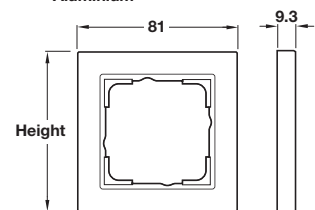

E2 cover frames available in thermoplastic: