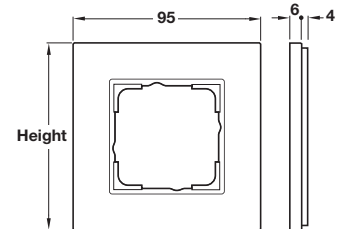

Pure white inner frame		Outer frame colour		
Type	Height	Pure white glossy	Anthracite	Aluminium
1 gang	90 mm	985.50.717	985.50.715	985.50.719
2 gang	161 mm	985.50.727	985.50.725	985.50.729
3 gang	233 mm	985.50.737	985.50.735	985.50.739
4 gang	304 mm	985.50.747	985.50.745	985.50.749
5 gang	375 mm	985.50.757	985.50.755	985.50.759
Anthracite inner frame		Outer frame colour		
Type	Height	Pure white glossy	Anthracite	Aluminium
1 gang	90 mm	985.50.517	985.50.515	985.50.519
2 gang	161 mm	985.50.527	985.50.525	985.50.529
3 gang	233 mm	985.50.537	985.50.535	985.50.539
4 gang	304 mm	985.50.547	985.50.545	985.50.549
5 gang	375 mm	985.50.557	985.50.555	985.50.559
Aluminium inner frame		Outer frame colour		
Type	Height	Pure white glossy	Anthracite	Aluminium
1 gang	90 mm	985.50.917	985.50.915	985.50.919
2 gang	161 mm	985.50.927	985.50.925	985.50.929
3 gang	233 mm	985.50.937	985.50.935	985.50.939
4 gang	304 mm	985.50.947	985.50.945	985.50.949
5 gang	375 mm	985.50.957	985.50.955	985.50.959

Order qty: 1 pc

Esprit cover frames available in aluminium or glass:

Anodised aluminium

White glass

Mint glass

Black glass

B Esprit cover frame

- For vertical or horizontal applications
- For use with 55 x 55 mm inserts shown on pages 193-196
- Aluminium or glass

Type	Height	Finish		Colour	
		Anodised alu.	White glass	Mint glass	Black glass
1 gang	95 mm	912.08.619	912.08.617	912.08.610	912.08.613
2 gang	166 mm	912.08.629	912.08.627	912.08.620	912.08.623
3 gang	237 mm	912.08.639	912.08.637	912.08.630	912.08.633
4 gang	308 mm	912.08.649	912.08.647	912.08.640	912.08.643
5 gang	380 mm	-	912.08.657	912.08.650	912.08.653

Type	Height	Colour		
		Pure white glossy	Anthracite	Aluminium
1 gang	81 mm	985.50.017	985.50.015	985.50.019
2 gang	152 mm	985.50.027	985.50.025	985.50.029
3 gang	223 mm	985.50.037	985.50.035	985.50.039
4 gang	295 mm	985.50.047	985.50.045	985.50.049
5 gang	366 mm	985.50.057	985.50.055	985.50.059