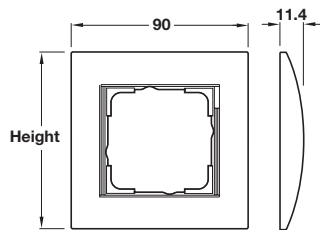

Aluminium with aluminium inner frame

A Event cover frame

- For vertical or horizontal applications
- For use with 55 x 55 mm inserts shown on page 193-196
- Outer frame and inner insert frame available in three finishes
- Thermoplastic (polycarbonate, PC)

Pure white inner frame		Outer frame colour		
Type	Height	Pure white glossy	Anthracite	Aluminium
1 gang	90 mm	985.50.717	985.50.715	985.50.719
2 gang	161 mm	985.50.727	985.50.725	985.50.729
3 gang	233 mm	985.50.737	985.50.735	985.50.739
4 gang	304 mm	985.50.747	985.50.745	985.50.749
5 gang	375 mm	985.50.757	985.50.755	985.50.759
Anthracite inner frame		Outer frame colour		
Type	Height	Pure white glossy	Anthracite	Aluminium
1 gang	90 mm	985.50.517	985.50.515	985.50.519
2 gang	161 mm	985.50.527	985.50.525	985.50.529
3 gang	233 mm	985.50.537	985.50.535	985.50.539
4 gang	304 mm	985.50.547	985.50.545	985.50.549
5 gang	375 mm	985.50.557	985.50.555	985.50.559
Aluminium inner frame		Outer frame colour		
Type	Height	Pure white glossy	Anthracite	Aluminium
1 gang	90 mm	985.50.917	985.50.915	985.50.919
2 gang	161 mm	985.50.927	985.50.925	985.50.929
3 gang	233 mm	985.50.937	985.50.935	985.50.939
4 gang	304 mm	985.50.947	985.50.945	985.50.949
5 gang	375 mm	985.50.957	985.50.955	985.50.959

Type	Height	Colour		
		Pure white glossy	Anthracite	Aluminium
1 gang	81 mm	985.50.017	985.50.015	985.50.019
2 gang	152 mm	985.50.027	985.50.025	985.50.029
3 gang	223 mm	985.50.037	985.50.035	985.50.039
4 gang	295 mm	985.50.047	985.50.045	985.50.049
5 gang	366 mm	985.50.057	985.50.055	985.50.059