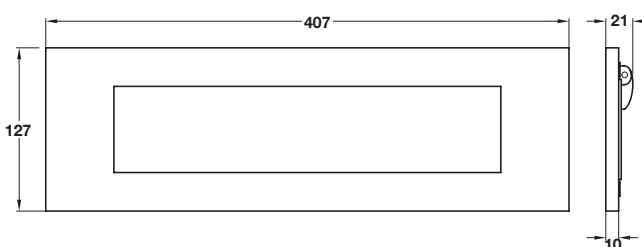

Polished brass finish