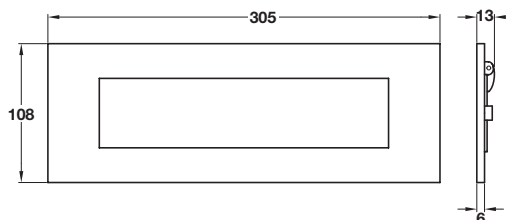

A Letter plate, brass

- Gravity flap
- Aperture size **277 x 42 mm**
- Rear bolt fixing; **308 mm** centres
- Fixings included
- Brass, hot stamped, with PVD Zirconium coating

Finish	Cat. No.
PVD polished brass	986.10.045

Order qty: 1 pc

B Letter plate, brass

- Sprung flap
- Aperture size **237 x 52 mm**
- Rear bolt fixing; **268 mm** centres
- Fixings included
- Brass

Finish	Cat. No.
Polished brass	986.07.001
Satin chrome	986.07.004
Polished chrome	986.07.002

Order qty: 1 pc

Satin chrome finish

4

C Letter plate, brass

- Sprung flap
- Aperture size **270 x 51 mm**
- Rear bolt fixing; **316 mm** centres
- Fixings included
- Brass

Finish	Cat. No.
Polished brass	986.07.028
Satin chrome	986.07.024
Polished chrome	986.07.022

Order qty: 1 pc

Satin chrome finish

D Letter plate, brass

- Sprung flap
- Aperture size **298 x 70 mm**
- Rear bolt fixing; **372 mm** centres
- Fixings included
- Brass

Finish	Cat. No.
Polished brass	986.07.038
Satin chrome	986.07.034
Polished chrome	986.07.032