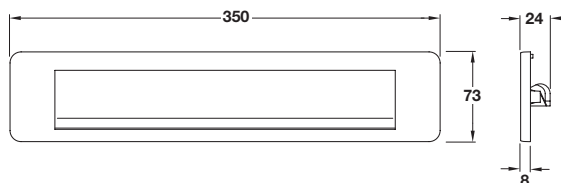

A Letter plate, brass

- Gravity flap
- Aperture size **277 x 42 mm**
- Rear bolt fixing; **308 mm** centres
- Fixings included
- Brass, hot stamped, with PVD Zirconium coating

Finish	Cat. No.
PVD polished brass	986.10.045

Order qty: 1 pc

B Letter plate, brass

- Sprung flap
- Aperture size **237 x 52 mm**
- Rear bolt fixing; **268 mm** centres
- Fixings included
- Brass

Finish	Cat. No.
Polished brass	986.07.001
Satin chrome	986.07.004
Polished chrome	986.07.002

Order qty: 1 pc

Satin chrome finish

4

C Letter plate, brass

- Sprung flap
- Aperture size **270 x 51 mm**
- Rear bolt fixing; **316 mm** centres
- Fixings included
- Brass

Finish	Cat. No.
Polished brass	986.07.028
Satin chrome	986.07.024
Polished chrome	986.07.022

Order qty: 1 pc

Satin chrome finish

D Letter plate, brass

- Sprung flap
- Aperture size **298 x 70 mm**
- Rear bolt fixing; **372 mm** centres
- Fixings included
- Brass

Finish	Cat. No.
Polished brass	986.07.038
Satin chrome	986.07.034
Polished chrome	986.07.032