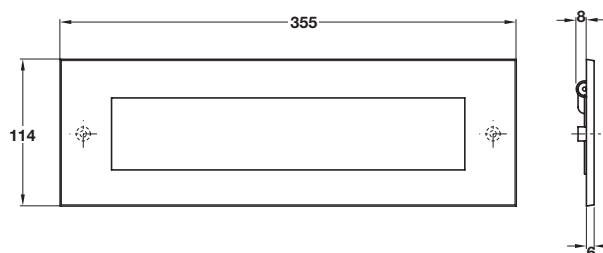

A Letter plate, brass

- Gravity flap
- Aperture size **277 x 42 mm**
- Rear bolt fixing; **308 mm** centres
- Fixings included
- Brass, hot stamped, with PVD Zirconium coating

Finish	Cat. No.
PVD polished brass	986.10.045

Order qty: 1 pc

B Letter plate, brass

- Sprung flap
- Aperture size **237 x 52 mm**
- Rear bolt fixing; **268 mm** centres
- Fixings included
- Brass

Finish	Cat. No.
Polished brass	986.07.001
Satin chrome	986.07.004
Polished chrome	986.07.002

Order qty: 1 pc

Satin chrome finish

4

C Letter plate, brass

- Sprung flap
- Aperture size **270 x 51 mm**
- Rear bolt fixing; **316 mm** centres
- Fixings included
- Brass

Finish	Cat. No.
Polished brass	986.07.028
Satin chrome	986.07.024
Polished chrome	986.07.022

Order qty: 1 pc

Satin chrome finish

D Letter plate, brass

- Sprung flap
- Aperture size **298 x 70 mm**
- Rear bolt fixing; **372 mm** centres
- Fixings included
- Brass

Finish	Cat. No.
Polished brass	986.07.038
Satin chrome	986.07.034
Polished chrome	986.07.032