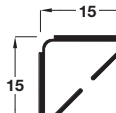

A Delta seal, 12 mm

- Medium duty
- Suitable for rebated frames, for single and pairs of hinged doors and windows
- Single door set consists of: 2x 2100 mm + 1x 1000 mm lengths
- Double door set consists of: 3x 2100 mm lengths
- For gap **3-5.5 mm**
- Suitable for doors up to 44 mm thick
- Self adhesive
- Smoke and acoustic applications
- Rigid and flexible flame retardant black PVC

Door type	Cat. No.
Single	950.08.451
Double	950.08.452

Order qty: 1 pc

B Delta seal, 15 mm

- Medium duty
- Suitable for single and pairs of hinged doors and windows
- Single door set consists of: 2x 2100 mm + 1x 1000 mm lengths
- Double door set consists of: 3x 2100 mm lengths
- For gap **3-5.5 mm**
- Suitable for doors over 44 mm thick
- Self adhesive
- Smoke and acoustic applications
- Rigid and flexible flame retardant black PVC

Door type	Cat. No.
Single	950.08.461
Double	950.08.462

Order qty: 1 pc

C Surface seal

- Medium duty
- Suitable for head and jambs, for single and pairs of hinged doors
- Single door set consists of: 2x 2100 mm + 1x 1000 mm lengths
- Double door set consists of: 3x 2100 mm lengths
- Fitted without door removal
- For gap **0-6 mm**
- Suitable for any door thickness
- Screw fixing, concealed
- Smoke, weather and acoustic applications
- Aluminium carrier, PVC seal and cap

Door type	Cat. No.
Single	950.08.471
Double	950.08.472

Order qty: 1 pc

D Surface seal

- Heavy duty
- Suitable for head and jambs, for single and pairs of hinged doors
- Single door set consist of: 2x 2100 mm + 1x 1000 mm lengths
- Double door set consists of: 3x 2100 mm lengths
- Fitted without door removal
- For gap **0-7 mm**
- Available as single or double doorsets
- Suitable for any door thickness
- Screw fixing, concealed
- 'Clean room' applications and medium temperature smoke, also prevents movement of airborne contaminants, allowing controlled air ventilation
- Aluminium carrier, PVC seal and cap