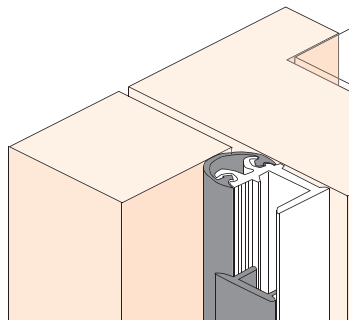

D Surface seal

- Heavy duty
- Suitable for head and jambs, for single and pairs of hinged doors
- Single door set consist of: 2x 2100 mm + 1x 1000 mm lengths
- Double door set consists of: 3x 2100 mm lengths
- Fitted without door removal
- For gap **0-7 mm**
- Available as single or double doorsets
- Suitable for any door thickness
- Screw fixing, concealed
- 'Clean room' applications and medium temperature smoke, also prevents movement of airborne contaminants, allowing controlled air ventilation
- Aluminium carrier, PVC seal and cap

Door type	Cat. No.
Single	950.08.481
Double	950.08.482