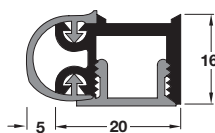

Door type	Cat. No.
Single	950.08.481
Double	950.08.482