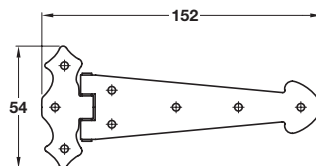

Regular lubrication required.
All fixings for timber included.

***Note:** Due to the manufacturing process,
the dimensions given may vary

A Decorative hinge

- Fixing screws included
- Malleable iron

Length x width	70 x 44 mm*
Finish	Cat. No.
Black powder coated	119.72.300
Pewter powder coated	119.72.900

Order qty: 1 pair

Kirkpatrick Ltd.

Black powder coated finish shown

B Cabinet strap hinge

- Fixing screws included
- Malleable iron

Length x height	152 x 54 mm*
Finish	Cat. No.
Black powder coated	119.53.310
Pewter powder coated	119.53.910

Order qty: 1 pair

Kirkpatrick Ltd.

Black powder coated finish shown

Kirkpatrick Ltd.

Black powder coated finish shown

C Antique strap hinge

- Fixing screws included
- Malleable iron

Length x height	228 x 114 mm*
Finish	Cat. No.
Black powder coated	926.82.073
Pewter powder coated	926.82.079