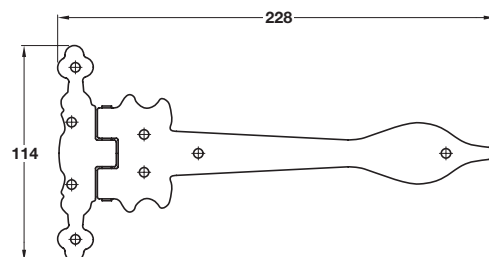

Regular lubrication required.
All fixings for timber included.

***Note:** Due to the manufacturing process,
the dimensions given may vary

A Decorative hinge

- Fixing screws included
- Malleable iron

Length x width	70 x 44 mm*
Finish	Cat. No.
Black powder coated	119.72.300
Pewter powder coated	119.72.900

Order qty: 1 pair

Kirkpatrick Ltd.

Black powder coated finish shown

B Cabinet strap hinge

- Fixing screws included
- Malleable iron

Length x height	152 x 54 mm*
Finish	Cat. No.
Black powder coated	119.53.310
Pewter powder coated	119.53.910

Order qty: 1 pair

Kirkpatrick Ltd.

Black powder coated finish shown

Kirkpatrick Ltd.

Black powder coated finish shown

C Antique strap hinge

- Fixing screws included
- Malleable iron

Length x height	228 x 114 mm*
Finish	Cat. No.
Black powder coated	926.82.073
Pewter powder coated	926.82.079

Order qty: 1 pair

Kirkpatrick Ltd.

Black powder coated finish shown

D Antique strap hinge

- Fixing screws included
- Malleable iron

Length x height	304 x 114 mm*
Finish	Cat. No.
Black powder coated	926.82.083
Pewter powder coated	926.82.089