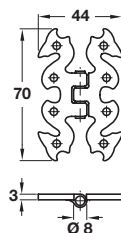

Regular lubrication required.
All fixings for timber included.

***Note:** Due to the manufacturing process,
the dimensions given may vary

A Decorative hinge

- Fixing screws included
- Malleable iron

Length x width	70 x 44 mm*
Finish	Cat. No.
Black powder coated	119.72.300
Pewter powder coated	119.72.900

Order qty: 1 pair

Kirkpatrick Ltd.

Black powder coated finish shown

B Cabinet strap hinge

- Fixing screws included
- Malleable iron

Length x height	152 x 54 mm*
Finish	Cat. No.
Black powder coated	119.53.310
Pewter powder coated	119.53.910

Order qty: 1 pair

Kirkpatrick Ltd.

Black powder coated finish shown

Kirkpatrick Ltd.

Black powder coated finish shown

C Antique strap hinge

- Fixing screws included
- Malleable iron

Length x height	228 x 114 mm*
Finish	Cat. No.
Black powder coated	926.82.073
Pewter powder coated	926.82.079

Order qty: 1 pair

Kirkpatrick Ltd.

Black powder coated finish shown

D Antique strap hinge

- Fixing screws included
- Malleable iron

Length x height	304 x 114 mm*
Finish	Cat. No.
Black powder coated	926.82.083
Pewter powder coated	926.82.089