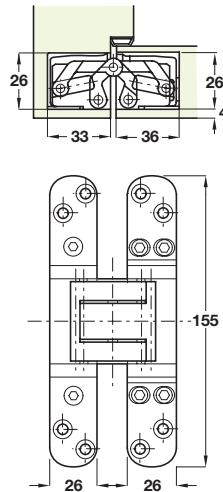

Concealed Mortise Hinges

Tectus 3D Adjustable

A Tectus 520 3D hinge

- Maximum adjusted door weight **100 kg**
- For 60 minute fire rating order intumescent kit (item **B**) separately
- Opening angle 180°
- 3-way adjustment:
  Vertical: **± 3 mm**
  Horizontal: **± 3 mm**
  Depth: **± 1 mm**
- Suitable for left or right hand applications
- Maintenance free slide bearings
- Fixing screws included for frame, not for door part
- Stainless steel

Finish	Cat. No.
Satin stainless steel	● 924.02.233

Order qty: 1 pc **Discontinued - No longer available**
For 924.02.233 use alt. no. 924.16.403