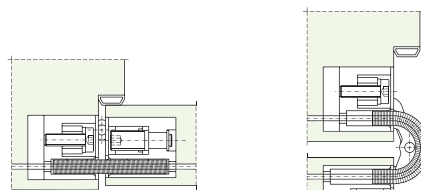

Discontinued
924.03.022 - No longer available
924.03.004 - No longer available
924.03.070 - No longer available