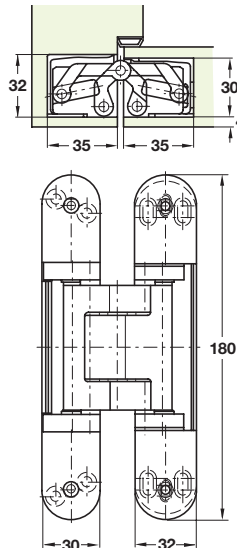

Matt nickel F2 finish shown

D Intumescent kit to suit Tectus 510 hinges

- Upgrades hinge to 30 minute fire rating
- Not for use when retrofit cable set, item **E**, used
- Intumescent material, white, 2 mm thick

Cat. No.	+ 924.02.290

Order qty: 1 pc **Discontinued**
924.02.290 - No longer available

E Tectus 510 retrofit cable set

- For use with Tectus 510 3D hinge for concealing power line from door leaf to frame
- Comprises:
  5 m Cable with cable plug for door leaf
  3 m Cable with cable socket for frame
  1x Tension spring
  2x Compression springs (return springs)
  Strain relief clamps and cable ties
  Cover plates for door leaf and frame section
- 4 wires: Max. current 4A, max. voltage 48V
- **Please note:** Order 1 cable set for applications with up to 4 wires, order 2 sets for applications with up to 8 wires
- Steel cover plates

Finish	Cat. No.
Matt nickel F2	● 924.03.022
Dull chrome F1	● 924.03.004
Polished nickel	● 924.03.070

Order qty: 1 pc