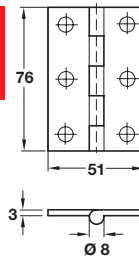

Item A.
Text added/amended to show Ø 9 mm knuckle

Item A.
Photo amended

Self colour finish shown

B Brass DPBW butt hinge

- Maximum adjusted door weight **40 kg**
- Double phosphor bronze washers and brass pin
- Ø 8 mm knuckle
- Fixing screws are not included - order separately
- Extruded brass

Length x width	76 x 48 mm
Polished brass	926.92.148
Polished chrome	926.92.142
Satin chrome	926.92.144

Order qty: 1 pc

StarTec

Polished brass finish shown

C Brass strong butt hinge

- Maximum adjusted door weight **40 kg**
- Unwashed
- Brass pin
- Fixing screws are not included - order separately
- Extruded brass

Length x width	76 x 51 mm
Self colour	921.08.408
Polished brass	921.08.430
Polished chrome	921.08.435

Order qty: 1 pc

Item C.
Catalogue shows... '921.08.408'
Correct No. is 921.08.430

Self colour finish shown

D Brass narrow butt hinge

- Unwashed
- Brass pin
- Suitable for light duty folding doors **18-25 mm** thick
- Fixing screws are not included - order separately
- **Brass**

Length x width	76 x 38 mm
Self colour	354.10.854