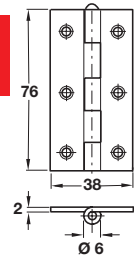

Self colour finish shown

E Brass strong butt hinge

- Unwashed
- Brass pin
- Fixing screws are not included - order separately
- Extruded brass

Length x width	64 x 38 mm
Self colour	354.10.540
Polished brass	354.10.840
Polished chrome	354.10.240

Order qty: 1 pc