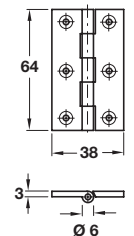

Item A.
Text added/amended to show Ø 9 mm knuckle

Item A.
Photo amended

Self colour finish shown

B Brass DPBW butt hinge

- Maximum adjusted door weight **40 kg**
- Double phosphor bronze washers and brass pin
- Ø 8 mm knuckle
- Fixing screws are not included - order separately
- Extruded brass

Length x width	76 x 51 mm
Self colour	921.08.408
Polished brass	921.08.430
Polished chrome	921.08.435

Order qty: 1 pc

Item C.
Catalogue shows... '921.08.408'
Correct No. is 921.08.430

Self colour finish shown

D Brass narrow butt hinge

- Unwashed
- Brass pin
- Suitable for light duty folding doors **18-25 mm** thick
- Fixing screws are not included - order separately
- **Brass**

Length x width	76 x 38 mm
Self colour	354.10.854

Length x width	64 x 38 mm
Self colour	354.10.540
Polished brass	354.10.840
Polished chrome	354.10.240

Order qty: 1 pc

Self colour finish shown

Hinge wood screws

Hospa chipboard screws countersunk head, Ø 4.0 x 20 mm with cross-slots. Brass.