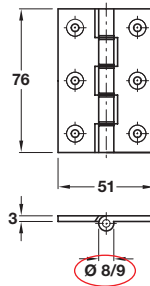

Discontinued •

Discontinued when stock = 0 +

A Brass DPBW butt hinge

- Maximum adjusted door weight **40 kg**
- Double phosphor bronze washers and brass pins
- Ø 8 mm **or Ø 9 mm knuckle**
- Fixing screws are included, except marked *
- Extruded brass

Length x width	76 x 51 mm
Ø 9 mm knuckle	
Self colour	921.08.005*
Polished brass	926.90.058
Polished chrome	926.90.052
Ø 8 mm knuckle	
Imitation antique bronze	926.23.410
Satin nickel	926.23.471

Order qty: 1 pc

Item A.
Text added/amended to show Ø 9 mm knuckle

Item A.
Photo amended

Self colour finish shown

B Brass DPBW butt hinge

- Maximum adjusted door weight **40 kg**
- Double phosphor bronze washers and brass pin
- Ø 8 mm knuckle
- Fixing screws are not included - order separately
- Extruded brass

Length x width	76 x 51 mm
Self colour	921.08.408
Polished brass	921.08.430
Polished chrome	921.08.435

Order qty: 1 pc

Item C.
Catalogue shows... '921.08.408'
Correct No. is 921.08.430

Self colour finish shown