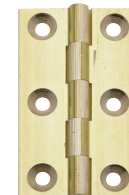

Item A.
Text added/amended to show Ø 9 mm knuckle

Item A.
Photo amended

Self colour finish shown

B Brass DPBW butt hinge

- Maximum adjusted door weight **40 kg**
- Double phosphor bronze washers and brass pin
- Ø 8 mm knuckle
- Fixing screws are not included - order separately
- Extruded brass

D Brass narrow butt hinge

- Unwashed
- Brass pin
- Suitable for light duty folding doors **18-25 mm** thick
- Fixing screws are not included - order separately
- **Brass**

Length x width	76 x 38 mm
Self colour	354.10.854

Order qty: 1 pc

Item D.
Catalogue shows 'Extruded brass'
Correct material is 'Brass'

Self colour finish shown

E Brass strong butt hinge

- Unwashed
- Brass pin
- Fixing screws are not included - order separately
- Extruded brass

Length x width	64 x 38 mm
Self colour	354.10.540
Polished brass	354.10.840
Polished chrome	354.10.240

Order qty: 1 pc

Self colour finish shown

Hinge wood screws

Hospa chipboard screws countersunk head, Ø 4.0 x 20 mm with cross-slots. Brass.