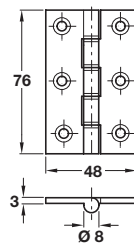

Length x width	76 x 51 mm
Ø 9 mm knuckle	
Self colour	921.08.005*
Polished brass	926.90.058
Polished chrome	926.90.052
Ø 8 mm knuckle	
Imitation antique bronze	926.23.410
Satin nickel	926.23.471

Order qty: 1 pc

Item A.
Text added/amended to show Ø 9 mm knuckle

Item A.
Photo amended

Self colour finish shown

B Brass DPBW butt hinge

- Maximum adjusted door weight **40 kg**
- Double phosphor bronze washers and brass pin
- Ø 8 mm knuckle
- Fixing screws are not included - order separately
- Extruded brass

Length x width	76 x 48 mm
Polished brass	926.92.148
Polished chrome	926.92.142
Satin chrome	926.92.144

Order qty: 1 pc

StarTec

Polished brass finish shown

C Brass strong butt hinge

- Maximum adjusted door weight **40 kg**
- Unwashed
- Brass pin
- Fixing screws are not included - order separately
- Extruded brass

Length x width	76 x 51 mm
Self colour	921.08.408
Polished brass	921.08.430
Polished chrome	921.08.435

Order qty: 1 pc

Item C.
Catalogue shows... '921.08.408'
Correct No. is 921.08.430

Self colour finish shown