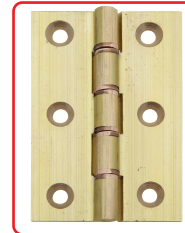

Discontinued •

Discontinued when stock = 0 +

A Brass DPBW butt hinge

- Maximum adjusted door weight **40 kg**
- Double phosphor bronze washers and brass pins
- Ø 8 mm **or Ø 9 mm knuckle**
- Fixing screws are included, except marked *
- Extruded brass

Length x width	76 x 51 mm
Ø 9 mm knuckle	
Self colour	921.08.005*
Polished brass	926.90.058
Polished chrome	926.90.052
Ø 8 mm knuckle	
Imitation antique bronze	926.23.410
Satin nickel	926.23.471

Order qty: 1 pc

Item A.
Text added/amended to show Ø 9 mm knuckle

Item A.
Photo amended

Self colour finish shown

B Brass DPBW butt hinge

- Maximum adjusted door weight **40 kg**
- Double phosphor bronze washers and brass pin
- Ø 8 mm knuckle
- Fixing screws are not included - order separately
- Extruded brass

Length x width	76 x 48 mm
Polished brass	926.92.148
Polished chrome	926.92.142
Satin chrome	926.92.144

Order qty: 1 pc

StarTec

Polished brass finish shown

C Brass strong butt hinge

- Maximum adjusted door weight **40 kg**
- Unwashed
- Brass pin
- Fixing screws are not included - order separately
- Extruded brass