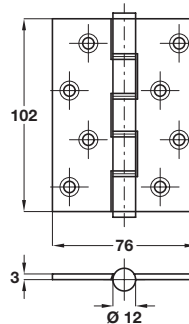

Catalogue shows  
Ø 11  
Correct dimension is  
Ø 9

Length x width	<b>102</b> x 75 mm
Finish	Polished brass
	926.90.118

Order qty: 1 pc

**Item A.**  
Catalogue shows 100 mm  
Correct dimension is 102 mm

## B Brass DPBW butt hinge

- Maximum adjusted door weight **55/60 kg**
- Double phosphor bronze washers and brass pin
- **9** mm Ø knuckle
- Fixing screws are not included and must be ordered separately
- Brass

Catalogue shows  
Ø 11  
Correct dimension is  
Ø 9

Polished chrome finish shown

Length x width	100 x 66 mm	
Flap thickness	3 mm	4 mm
Max. door weight	<b>55 kg</b>	<b>60 kg</b>
Self colour	• <del>926.90.060</del> -	
Polished brass	-	926.90.068
Polished chrome	-	926.90.062

## C Brass DPBW butt hinge

- Maximum adjusted door weight **40 kg** @ 25,000 cycles
- Double phosphor bronze washers and brass pin
- 12 mm Ø knuckle
- Fixing screws are not included and must be ordered separately
- Brass