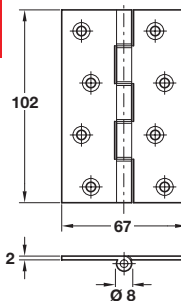

D Brass DSW butt hinge

Item D.
Catalogue shows brass pin
Correct is steel pin

- Maximum adjusted door weight **20 kg**
- Double steel washers and **steel pin**
- 8 mm Ø knuckle
- Fixing screws are not included and must be ordered separately
- Brass