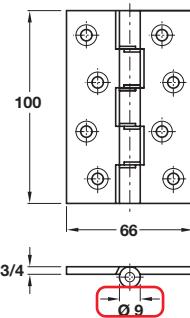

## A Brass DPBW butt hinge

- Maximum adjusted door weight **60 kg**
- Double phosphor bronze washers and brass pin
- **9** mm Ø knuckle
- Fixing screws are not included and must be ordered separately
- Brass

Catalogue shows  
Ø 11  
Correct dimension is  
Ø 9

Length x width	<b>102</b> x 75 mm
Finish	Polished brass
	926.90.118

Order qty: 1 pc

**Item A.**  
Catalogue shows 100 mm  
Correct dimension is 102 mm

## B Brass DPBW butt hinge

- Maximum adjusted door weight **55/60 kg**
- Double phosphor bronze washers and brass pin
- **9** mm Ø knuckle
- Fixing screws are not included and must be ordered separately
- Brass

Catalogue shows  
Ø 11  
Correct dimension is  
Ø 9

Polished chrome finish shown

Length x width	100 x 66 mm	
Flap thickness	3 mm	4 mm
Max. door weight	<b>55 kg</b>	<b>60 kg</b>
Self colour	• <del>926.90.060</del> -	
Polished brass	-	926.90.068
Polished chrome	-	926.90.062