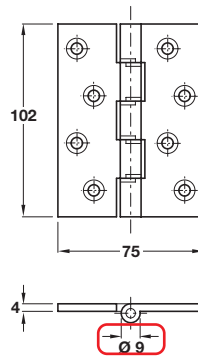

## A Brass DPBW butt hinge

- Maximum adjusted door weight **60 kg**
- Double phosphor bronze washers and brass pin
- **9** mm Ø knuckle
- Fixing screws are not included and must be ordered separately
- Brass

Catalogue shows  
Ø 11  
Correct dimension is  
Ø 9

Length x width	<b>102</b> x 75 mm
Finish	Polished brass
	926.90.118

Order qty: 1 pc

**Item A.**  
Catalogue shows 100 mm  
Correct dimension is 102 mm

## B Brass DPBW butt hinge

- Maximum adjusted door weight **55/60 kg**
- Double phosphor bronze washers and brass pin
- **9** mm Ø knuckle
- Fixing screws are not included and must be ordered separately
- Brass

Catalogue shows  
Ø 11  
Correct dimension is  
Ø 9

Polished chrome finish shown

Length x width	100 x 66 mm	
Flap thickness	3 mm	4 mm
Max. door weight	<b>55 kg</b>	<b>60 kg</b>
Self colour	• <del>926.90.060</del> -	
Polished brass	-	926.90.068
Polished chrome	-	926.90.062