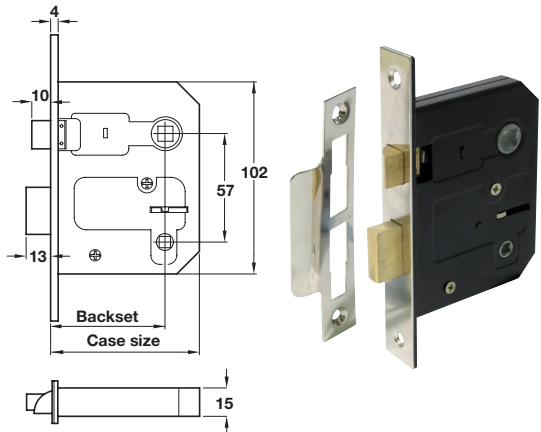

1

901.98.892 Lever latch handle

926.85.062 Hinge

911.03.194 Tubular latch

901.98.895 Lever lock handle

911.02.308 5 Lever mortice lock

901.98.898 Lever bathroom handle

911.02.304 Mortice bathroom lock

Please note there is a ± 3 mm tolerance on dimensions shown for all lever handles

Item B.
Catalogue shows **Scroll latch**
Correct is **Scroll lock**

A Scroll latch pack, polished chrome

- Set consists of:
2x **926.85.062** Hinges, 76 mm, chrome plated
1x **911.03.194** Tubular latch, 64 mm, nickel plated
1x **901.98.892** Lever latch handles, chrome plated

Finish	Cat. No.
Polished chrome	958.02.035

Order qty: 1 set

B **Scroll lock** pack, polished chrome

- Set consists of:
3x **926.85.062** Hinges, 76 mm, chrome plated
1x **911.02.308** 5 Lever mortice lock, 64 mm, nickel plated
1x **901.98.895** Lever lock handle, chrome plated

Finish	Cat. No.
Polished chrome	958.02.036

Order qty: 1 set

C Scroll bathroom pack, polished chrome

- Set consists of:
2x **926.85.062** Hinges, 76 mm, chrome plated
1x **911.02.304** Mortice bathroom lock, 64 mm, nickel plated
1x **901.98.898** Lever bathroom handle, chrome plated