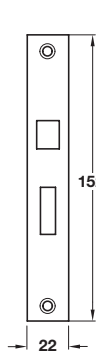

1

901.98.892 Lever latch handle

926.85.062 Hinge

911.03.194 Tubular latch

901.98.895 Lever lock handle

911.02.308 5 Lever mortice lock

901.98.898 Lever bathroom handle

911.02.304 Mortice bathroom lock

Please note there is a ± 3 mm tolerance on dimensions shown for all lever handles

Item B.
Catalogue shows **Scroll latch**
Correct is **Scroll lock**

A Scroll latch pack, polished chrome

- Set consists of:
2x **926.85.062** Hinges, 76 mm, chrome plated
1x **911.03.194** Tubular latch, 64 mm, nickel plated
1x **901.98.892** Lever latch handles, chrome plated

Finish	Cat. No.
Polished chrome	958.02.035

Order qty: 1 set

B **Scroll lock** pack, polished chrome

- Set consists of:
3x **926.85.062** Hinges, 76 mm, chrome plated
1x **911.02.308** 5 Lever mortice lock, 64 mm, nickel plated
1x **901.98.895** Lever lock handle, chrome plated

Finish	Cat. No.
Polished chrome	958.02.036

Order qty: 1 set

C Scroll bathroom pack, polished chrome

- Set consists of:
2x **926.85.062** Hinges, 76 mm, chrome plated
1x **911.02.304** Mortice bathroom lock, 64 mm, nickel plated
1x **901.98.898** Lever bathroom handle, chrome plated