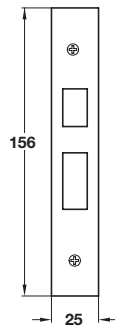

1

901.98.892 Lever latch handle

926.85.062 Hinge

911.03.194 Tubular latch

901.98.895 Lever lock handle

911.02.308 5 Lever mortice lock

901.98.898 Lever bathroom handle

911.02.304 Mortice bathroom lock

Please note there is a ± 3 mm tolerance on dimensions shown for all lever handles

Item B.
Catalogue shows **Scroll latch**
Correct is **Scroll lock**

A Scroll latch pack, polished chrome

- Set consists of:
2x **926.85.062** Hinges, 76 mm, chrome plated
1x **911.03.194** Tubular latch, 64 mm, nickel plated
1x **901.98.892** Lever latch handles, chrome plated

Finish	Cat. No.
Polished chrome	958.02.035

Order qty: 1 set

B **Scroll lock** pack, polished chrome

- Set consists of:
3x **926.85.062** Hinges, 76 mm, chrome plated
1x **911.02.308** 5 Lever mortice lock, 64 mm, nickel plated
1x **901.98.895** Lever lock handle, chrome plated

Finish	Cat. No.
Polished chrome	958.02.036

Order qty: 1 set

C Scroll bathroom pack, polished chrome

- Set consists of:
2x **926.85.062** Hinges, 76 mm, chrome plated
1x **911.02.304** Mortice bathroom lock, 64 mm, nickel plated
1x **901.98.898** Lever bathroom handle, chrome plated