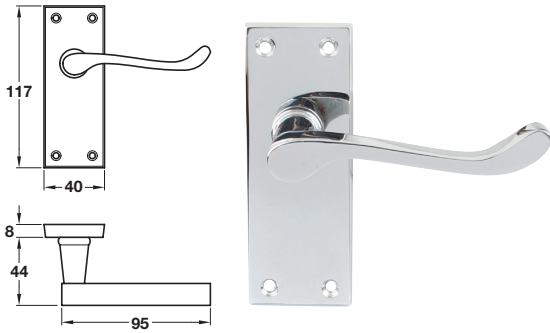

1

901.98.892 Lever latch handle

926.85.062 Hinge

911.03.194 Tubular latch

901.98.895 Lever lock handle

911.02.308 5 Lever mortice lock

901.98.898 Lever bathroom handle

911.02.304 Mortice bathroom lock

Please note there is a ± 3 mm tolerance on dimensions shown for all lever handles

Item B.
Catalogue shows **Scroll latch**
Correct is **Scroll lock**

A Scroll latch pack, polished chrome

- Set consists of:
2x **926.85.062** Hinges, 76 mm, chrome plated
1x **911.03.194** Tubular latch, 64 mm, nickel plated
1x **901.98.892** Lever latch handles, chrome plated

Finish	Cat. No.
Polished chrome	958.02.035

Order qty: 1 set

B **Scroll lock** pack, polished chrome

- Set consists of:
3x **926.85.062** Hinges, 76 mm, chrome plated
1x **911.02.308** 5 Lever mortice lock, 64 mm, nickel plated
1x **901.98.895** Lever lock handle, chrome plated

Finish	Cat. No.
Polished chrome	958.02.036

Order qty: 1 set

C Scroll bathroom pack, polished chrome

- Set consists of:
2x **926.85.062** Hinges, 76 mm, chrome plated
1x **911.02.304** Mortice bathroom lock, 64 mm, nickel plated
1x **901.98.898** Lever bathroom handle, chrome plated