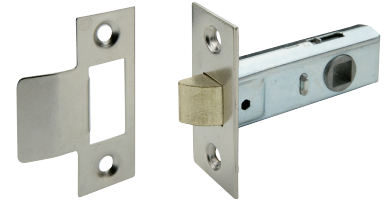

1

901.98.892 Lever latch handle

926.85.062 Hinge

911.03.194 Tubular latch

901.98.895 Lever lock handle

911.02.308 5 Lever mortice lock

901.98.898 Lever bathroom handle

911.02.304 Mortice bathroom lock

Please note there is a ± 3 mm tolerance on dimensions shown for all lever handles

Item B.
Catalogue shows **Scroll latch**
Correct is **Scroll lock**

A Scroll latch pack, polished chrome

- Set consists of:
2x **926.85.062** Hinges, 76 mm, chrome plated
1x **911.03.194** Tubular latch, 64 mm, nickel plated
1x **901.98.892** Lever latch handles, chrome plated

Finish	Cat. No.
Polished chrome	958.02.035

Order qty: 1 set

B **Scroll lock** pack, polished chrome

- Set consists of:
3x **926.85.062** Hinges, 76 mm, chrome plated
1x **911.02.308** 5 Lever mortice lock, 64 mm, nickel plated
1x **901.98.895** Lever lock handle, chrome plated

Finish	Cat. No.
Polished chrome	958.02.036

Order qty: 1 set

C Scroll bathroom pack, polished chrome

- Set consists of:
2x **926.85.062** Hinges, 76 mm, chrome plated
1x **911.02.304** Mortice bathroom lock, 64 mm, nickel plated
1x **901.98.898** Lever bathroom handle, chrome plated