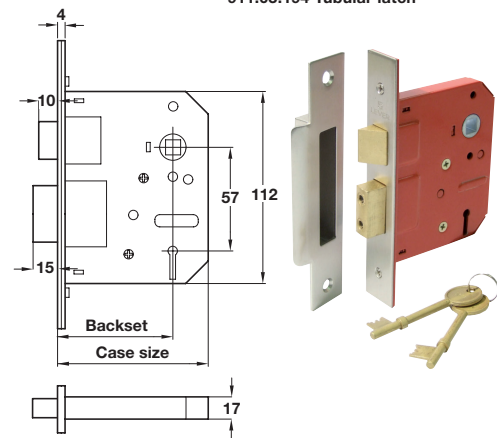

1

901.98.892 Lever latch handle

926.85.062 Hinge

911.03.194 Tubular latch

901.98.895 Lever lock handle

911.02.308 5 Lever mortice lock

901.98.898 Lever bathroom handle

911.02.304 Mortice bathroom lock

Please note there is a ± 3 mm tolerance on dimensions shown for all lever handles

Item B.
Catalogue shows **Scroll latch**
Correct is **Scroll lock**

A Scroll latch pack, polished chrome

- Set consists of:
2x **926.85.062** Hinges, 76 mm, chrome plated
1x **911.03.194** Tubular latch, 64 mm, nickel plated
1x **901.98.892** Lever latch handles, chrome plated

Finish	Cat. No.
Polished chrome	958.02.035

Order qty: 1 set

B **Scroll lock** pack, polished chrome

- Set consists of:
3x **926.85.062** Hinges, 76 mm, chrome plated
1x **911.02.308** 5 Lever mortice lock, 64 mm, nickel plated
1x **901.98.895** Lever lock handle, chrome plated

Finish	Cat. No.
Polished chrome	958.02.036

Order qty: 1 set

C Scroll bathroom pack, polished chrome

- Set consists of:
2x **926.85.062** Hinges, 76 mm, chrome plated
1x **911.02.304** Mortice bathroom lock, 64 mm, nickel plated
1x **901.98.898** Lever bathroom handle, chrome plated