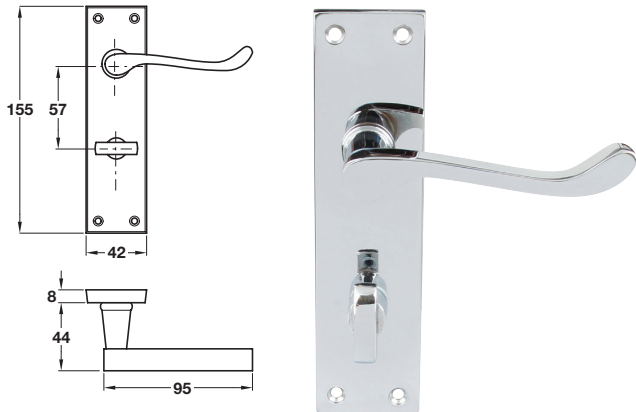

1

901.98.892 Lever latch handle

926.85.062 Hinge

911.03.194 Tubular latch

901.98.895 Lever lock handle

911.02.308 5 Lever mortice lock

901.98.898 Lever bathroom handle

911.02.304 Mortice bathroom lock

Please note there is a ± 3 mm tolerance on dimensions shown for all lever handles

Item B.
Catalogue shows **Scroll latch**
Correct is **Scroll lock**

A Scroll latch pack, polished chrome

- Set consists of:
2x **926.85.062** Hinges, 76 mm, chrome plated
1x **911.03.194** Tubular latch, 64 mm, nickel plated
1x **901.98.892** Lever latch handles, chrome plated

Finish	Cat. No.
Polished chrome	958.02.035

Order qty: 1 set

B **Scroll lock** pack, polished chrome

- Set consists of:
3x **926.85.062** Hinges, 76 mm, chrome plated
1x **911.02.308** 5 Lever mortice lock, 64 mm, nickel plated
1x **901.98.895** Lever lock handle, chrome plated

Finish	Cat. No.
Polished chrome	958.02.036

Order qty: 1 set

C Scroll bathroom pack, polished chrome

- Set consists of:
2x **926.85.062** Hinges, 76 mm, chrome plated
1x **911.02.304** Mortice bathroom lock, 64 mm, nickel plated
1x **901.98.898** Lever bathroom handle, chrome plated