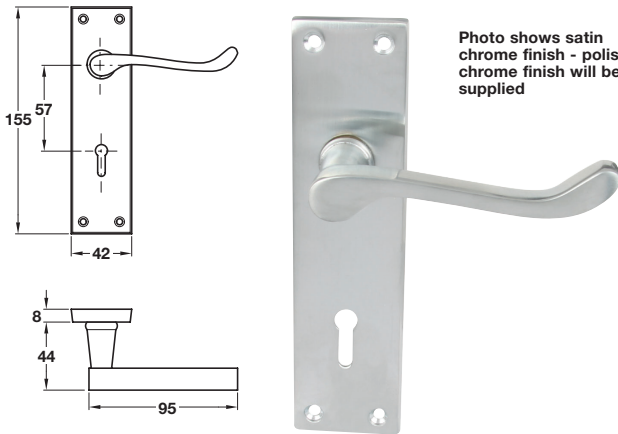

1

901.98.892 Lever latch handle

926.85.062 Hinge

911.03.194 Tubular latch

901.98.895 Lever lock handle

911.02.308 5 Lever mortice lock

901.98.898 Lever bathroom handle

911.02.304 Mortice bathroom lock

Please note there is a ± 3 mm tolerance on dimensions shown for all lever handles

Item B.
Catalogue shows **Scroll latch**
Correct is **Scroll lock**

A Scroll latch pack, polished chrome

- Set consists of:
2x **926.85.062** Hinges, 76 mm, chrome plated
1x **911.03.194** Tubular latch, 64 mm, nickel plated
1x **901.98.892** Lever latch handles, chrome plated

Finish	Cat. No.
Polished chrome	958.02.035

Order qty: 1 set

B **Scroll lock** pack, polished chrome

- Set consists of:
3x **926.85.062** Hinges, 76 mm, chrome plated
1x **911.02.308** 5 Lever mortice lock, 64 mm, nickel plated
1x **901.98.895** Lever lock handle, chrome plated

Finish	Cat. No.
Polished chrome	958.02.036

Order qty: 1 set

C Scroll bathroom pack, polished chrome

- Set consists of:
2x **926.85.062** Hinges, 76 mm, chrome plated
1x **911.02.304** Mortice bathroom lock, 64 mm, nickel plated
1x **901.98.898** Lever bathroom handle, chrome plated