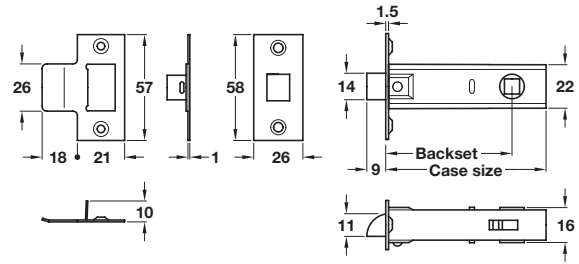

1

901.98.892 Lever latch handle

926.85.062 Hinge

911.03.194 Tubular latch

901.98.895 Lever lock handle

911.02.308 5 Lever mortice lock

901.98.898 Lever bathroom handle

911.02.304 Mortice bathroom lock

Please note there is a ± 3 mm tolerance on dimensions shown for all lever handles

Item B.
Catalogue shows **Scroll latch**
Correct is **Scroll lock**

A Scroll latch pack, polished chrome

- Set consists of:
2x **926.85.062** Hinges, 76 mm, chrome plated
1x **911.03.194** Tubular latch, 64 mm, nickel plated
1x **901.98.892** Lever latch handles, chrome plated

Finish	Cat. No.
Polished chrome	958.02.035

Order qty: 1 set

B **Scroll lock** pack, polished chrome

- Set consists of:
3x **926.85.062** Hinges, 76 mm, chrome plated
1x **911.02.308** 5 Lever mortice lock, 64 mm, nickel plated
1x **901.98.895** Lever lock handle, chrome plated

Finish	Cat. No.
Polished chrome	958.02.036

Order qty: 1 set

C Scroll bathroom pack, polished chrome

- Set consists of:
2x **926.85.062** Hinges, 76 mm, chrome plated
1x **911.02.304** Mortice bathroom lock, 64 mm, nickel plated
1x **901.98.898** Lever bathroom handle, chrome plated