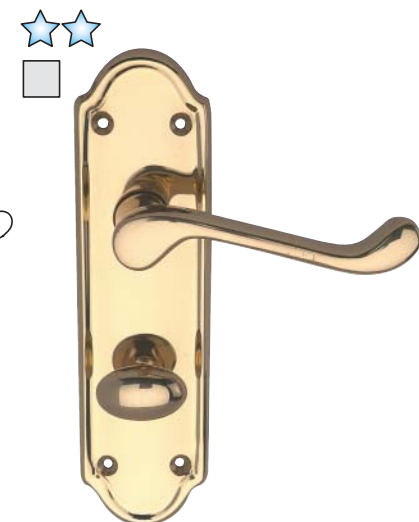

- A Traditional lever handles, latch**
- Pair of lever handles on latch backplates
  - Plain 8 mm spindle
  - **Sprung**, for use with **standard duty** followers
  - Fixings included
  - To suit doors **35-45 mm** thick
  - Brass
  - Spindle type, see page 64 for details
  - For recommended lock, see **Section 2** page 66

Distressed brass finish

- B Traditional lever handles, standard keyway lock**

- Pair of lever handles on standard keyway lock backplates
- Plain 8 mm spindle
- **Sprung**, for use with **standard duty** followers
- Fixings included
- To suit doors **35-45 mm** thick
- Brass
- Spindle type, see page 64 for details
- For recommended locks, see **Section 2** pages 67-69

Satin chrome finish

- C Traditional lever handles, bathroom lock**

- Pair of lever handles on bathroom/WC lock backplates
- Plain 8 mm spindle
- Indicator set with 5 mm spindle aperture
- **Sprung**, for use with **standard duty** followers
- Fixings included
- To suit doors **35-45 mm** thick
- Brass
- Spindle type, see page 64 for details
- For recommended lock, see **Section 2** page 66

Finish	Cat. No.
Polished chrome	901.83.152
Satin chrome	901.83.154
Polished brass	901.83.151
Distressed brass	901.83.150
Distressed pewter	+ <del>901.83.159</del>
PVD brass	901.83.155

Order qty: 1 set

Polished brass finish