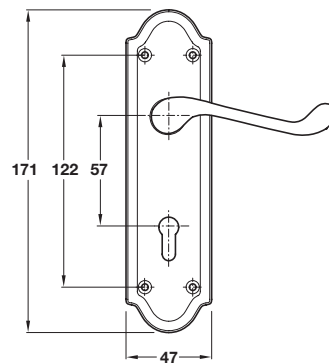

- A Traditional lever handles, latch**
- Pair of lever handles on latch backplates
  - Plain 8 mm spindle
  - **Sprung**, for use with **standard duty** followers
  - Fixings included
  - To suit doors **35-45 mm** thick
  - Brass
  - Spindle type, see page 64 for details
  - For recommended lock, see **Section 2** page 66

Distressed brass finish

- B Traditional lever handles, standard keyway lock**

- Pair of lever handles on standard keyway lock backplates
- Plain 8 mm spindle
- **Sprung**, for use with **standard duty** followers
- Fixings included
- To suit doors **35-45 mm** thick
- Brass
- Spindle type, see page 64 for details
- For recommended locks, see **Section 2** pages 67-69

Satin chrome finish

- C Traditional lever handles, bathroom lock**

- Pair of lever handles on bathroom/WC lock backplates
- Plain 8 mm spindle
- Indicator set with 5 mm spindle aperture
- **Sprung**, for use with **standard duty** followers
- Fixings included
- To suit doors **35-45 mm** thick
- Brass
- Spindle type, see page 64 for details
- For recommended lock, see **Section 2** page 66