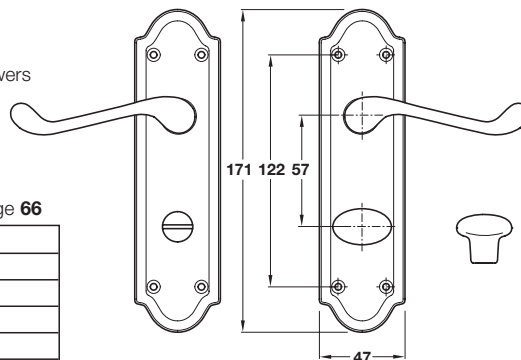

1. **C Traditional lever handles, bathroom lock**

- Pair of lever handles on bathroom/WC lock backplates
- Plain 8 mm spindle
- Indicator set with 5 mm spindle aperture
- **Sprung**, for use with **standard duty** followers
- Fixings included
- To suit doors **35-45 mm** thick
- Brass
- Spindle type, see page 64 for details
- For recommended lock, see **Section 2** page 66

Finish	Cat. No.
Polished chrome	901.83.152
Satin chrome	901.83.154
Polished brass	901.83.151
Distressed brass	901.83.150
Distressed pewter	+ ~~901.83.159~~
PVD brass	901.83.155

Order qty: 1 set