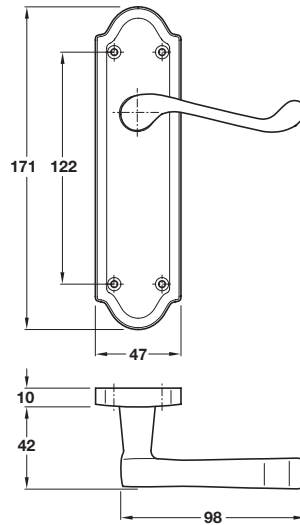

1

**Spindle type**      **Compatibility rating**

-  Plain spindle ★
-  Piercing spindle ★★
-  Slotted spindle ★★★
-  Stabil spindle ★★★★

See page 64 for details  
For full explanation see page 2

**Discontinued** ●  
**Discontinued when stock = 0** +

- A Traditional lever handles, latch**
- Pair of lever handles on latch backplates
  - Plain 8 mm spindle
  - **Sprung**, for use with **standard duty** followers
  - Fixings included
  - To suit doors **35-45 mm** thick
  - Brass
  - Spindle type, see page 64 for details
  - For recommended lock, see **Section 2** page 66

Distressed brass finish

- B Traditional lever handles, standard keyway lock**

- Pair of lever handles on standard keyway lock backplates
- Plain 8 mm spindle
- **Sprung**, for use with **standard duty** followers
- Fixings included
- To suit doors **35-45 mm** thick
- Brass
- Spindle type, see page 64 for details
- For recommended locks, see **Section 2** pages 67-69

Satin chrome finish

- C Traditional lever handles, bathroom lock**

- Pair of lever handles on bathroom/WC lock backplates
- Plain 8 mm spindle
- Indicator set with 5 mm spindle aperture
- **Sprung**, for use with **standard duty** followers
- Fixings included
- To suit doors **35-45 mm** thick
- Brass
- Spindle type, see page 64 for details
- For recommended lock, see **Section 2** page 66