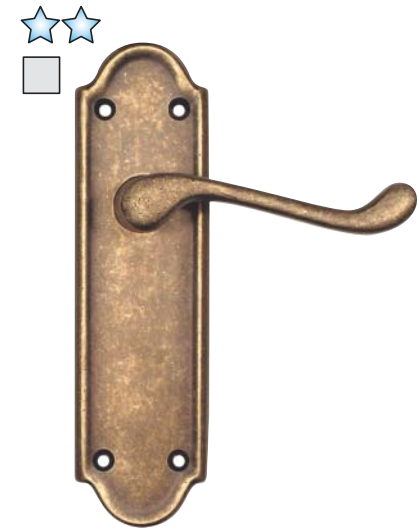

1

**Spindle type**      **Compatibility rating**

-  Plain spindle ★
-  Piercing spindle ★★
-  Slotted spindle ★★★
-  Stabil spindle ★★★★

See page 64 for details  
For full explanation see page 2

**Discontinued** ●  
**Discontinued when stock = 0** +

- A Traditional lever handles, latch**
- Pair of lever handles on latch backplates
  - Plain 8 mm spindle
  - **Sprung**, for use with **standard duty** followers
  - Fixings included
  - To suit doors **35-45 mm** thick
  - Brass
  - Spindle type, see page 64 for details
  - For recommended lock, see **Section 2** page 66

Distressed brass finish

- B Traditional lever handles, standard keyway lock**

- Pair of lever handles on standard keyway lock backplates
- Plain 8 mm spindle
- **Sprung**, for use with **standard duty** followers
- Fixings included
- To suit doors **35-45 mm** thick
- Brass
- Spindle type, see page 64 for details
- For recommended locks, see **Section 2** pages 67-69

Satin chrome finish

- C Traditional lever handles, bathroom lock**

- Pair of lever handles on bathroom/WC lock backplates
- Plain 8 mm spindle
- Indicator set with 5 mm spindle aperture
- **Sprung**, for use with **standard duty** followers
- Fixings included
- To suit doors **35-45 mm** thick
- Brass
- Spindle type, see page 64 for details
- For recommended lock, see **Section 2** page 66