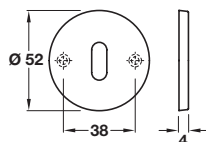

A Escutcheon, profile cylinder

- Concealed fixing
- Fixing screws included
- Brass

Finish	Cat. No.
Polished brass	900.52.831

Order qty: 1 pc

Polished brass finish

B Escutcheon, standard keyway

- Concealed fixing
- Fixing screws included
- Brass

Finish	Cat. No.
Polished brass	900.51.831

Order qty: 1 pc

Polished brass finish

C Escutcheon, blank

- Concealed fixing
- Fixing screws included
- Brass

Finish	Cat. No.
Polished brass	900.55.831

Order qty: 1 pc

Polished brass finish

D Emergency release indicator and inside turn

- Concealed fixing
- 5 mm spindle included
- To suit doors up to **44 mm** thick
- Fixing screws included
- Brass
- For 5 mm - 8 mm spindle adaptor, see page **124**