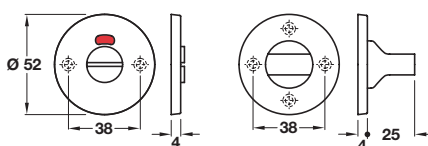

D Emergency release indicator and inside turn

- Concealed fixing
- 5 mm spindle included
- To suit doors up to **44 mm** thick
- Fixing screws included
- Brass
- For 5 mm - 8 mm spindle adaptor, see page **124**

Finish	Cat. No.
Polished brass	900.54.831

Order qty: 1 set