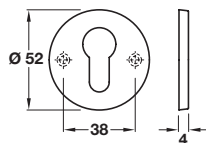

A Escutcheon, profile cylinder

- Concealed fixing
- Fixing screws included
- Brass

Finish	Cat. No.
Polished brass	900.52.831

Order qty: 1 pc

Polished brass finish

B Escutcheon, standard keyway

- Concealed fixing
- Fixing screws included
- Brass

Finish	Cat. No.
Polished brass	900.51.831

Order qty: 1 pc

Polished brass finish

C Escutcheon, blank

- Concealed fixing
- Fixing screws included
- Brass

Finish	Cat. No.
Polished brass	900.55.831

Order qty: 1 pc

Polished brass finish

D Emergency release indicator and inside turn

- Concealed fixing
- 5 mm spindle included
- To suit doors up to **44 mm** thick
- Fixing screws included
- Brass
- For 5 mm - 8 mm spindle adaptor, see page **124**