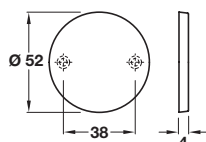

Finish	Cat. No.
Polished brass	900.51.831

Order qty: 1 pc

Polished brass finish

C Escutcheon, blank

- Concealed fixing
- Fixing screws included
- Brass

Finish	Cat. No.
Polished brass	900.55.831

Order qty: 1 pc

Polished brass finish

D Emergency release indicator and inside turn

- Concealed fixing
- 5 mm spindle included
- To suit doors up to **44 mm** thick
- Fixing screws included
- Brass
- For 5 mm - 8 mm spindle adaptor, see page **124**