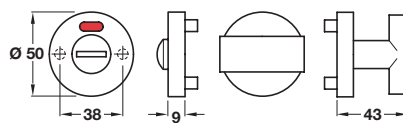

E Emergency release indicator and inside turn

- Concealed fixing
- 8 mm spindle included
- To suit doors up to 44 mm thick
- Fixing screws included
- 316 stainless steel

Finish	Cat. No.
Satin stainless steel	+ ~~902.53.220~~
Polished stainless steel	+ ~~902.53.22T~~

Order qty: 1 set