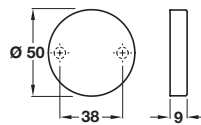

C Escutcheon, blank

- Concealed fixing
- Fixing screws included
- 316 stainless steel

Finish	Cat. No.
Satin stainless steel	● ~~902.54.200~~
Polished stainless steel	+ ~~902.54.20T~~

Order qty: 1 pc