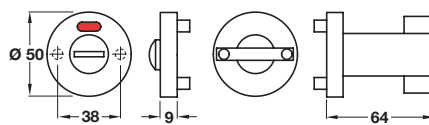

D Emergency release indicator and inside turn

- Concealed fixing
- 8 mm spindle included
- To suit doors up to 44 mm thick
- Fixing screws included
- 316 stainless steel

Finish	Cat. No.
Satin stainless steel	● ~~902.53.210~~
Polished stainless steel	● ~~902.53.21T~~

Order qty: 1 set