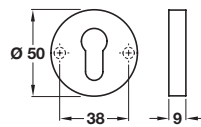

Discontinued ●

Discontinued when stock = 0 +

A Escutcheon, profile cylinder

- Concealed fixing
- Fixing screws included
- 316 stainless steel

Finish	Cat. No.
Satin stainless steel	+ ~~902.52.200~~
Polished stainless steel	+ ~~902.52.20T~~

Order qty: 1 pc