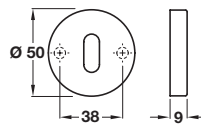

B Escutcheon, standard keyway

- Concealed fixing
- Fixing screws included
- 316 stainless steel

Finish	Cat. No.
Satin stainless steel	+ ~~902.51.200~~
Polished stainless steel	● ~~902.51.20T~~

Order qty: 1 pc