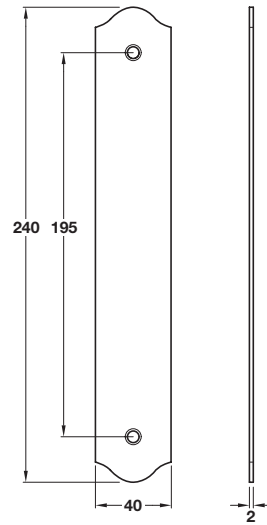

**Discontinued** ●

**Discontinued when stock = 0** +

Pewter finish

**A Push plate**

- Drilled and countersunk
- Fixing screws included
- Steel

Finish	Cat. No.
Black	+ <del>987.16.403</del>
Pewter	● <del>987.18.401</del>
Rust	● <del>987.18.400</del>

Order qty: 1 pc

Rust finish

**B Push plate**

- Drilled and countersunk
- Fixing screws included
- Steel

Finish	Cat. No.
Black	● <del>987.18.413</del>
Pewter	● <del>987.18.411</del>
Rust	● <del>987.18.410</del>

Order qty: 1 pc

TCH-AI 2008, HUK. Dimensional data not binding. We reserve the right to alter specifications without notice.