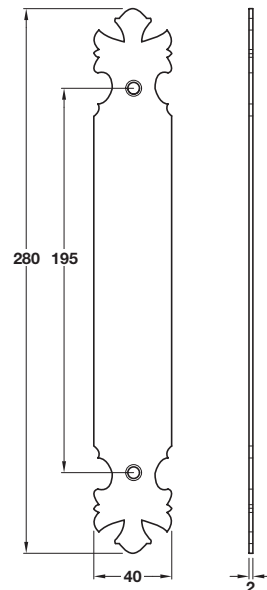

**Discontinued** ●

**Discontinued when stock = 0** +

Pewter finish

**A Push plate**

- Drilled and countersunk
- Fixing screws included
- Steel

Finish	Cat. No.
Black	+ <del>987.16.403</del>
Pewter	● <del>987.18.401</del>
Rust	● <del>987.18.400</del>

Order qty: 1 pc

Rust finish

**B Push plate**

- Drilled and countersunk
- Fixing screws included
- Steel

Finish	Cat. No.
Black	● <del>987.18.413</del>
Pewter	● <del>987.18.411</del>
Rust	● <del>987.18.410</del>

Order qty: 1 pc

TCH-AI 2008, HUK. Dimensional data not binding. We reserve the right to alter specifications without notice.