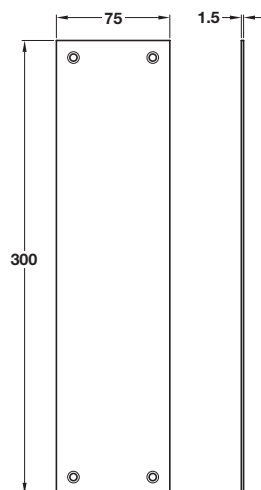

1

**A** Push plate

- Stainless steel

Finish	Cat. No.
Brushed stainless steel	987.23.160

Order qty: 1 pc