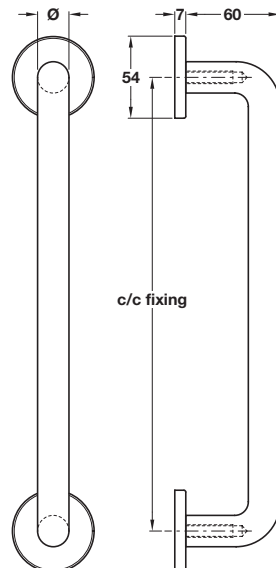

c/c fixing	Ø 20 mm	Ø 22 mm
150 mm	905.01.011 + 905.01.021	
225 mm	905.01.012 + 905.01.022	
300 mm	905.01.013 + 905.01.023	
425 mm	905.01.014 + 905.01.024	
600 mm	+ 905.01.016 + 905.01.026	

Order qty: 1 pc

Satin anodised aluminium finish

B Ø 20 or Ø 22 mm pull handle

- Pair of pull handles
- Back to back fixing
- Fixings included
- To suit doors up to **54 mm** thick
- Satin anodised aluminium
- Matching lever handles available, see page **99**

c/c fixing	Ø 20 mm	Ø 22 mm
150 mm	+ 905.01.031 + 905.01.041	
225 mm	+ 905.01.032 + 905.01.042	
300 mm	905.01.033 + 905.01.043	
425 mm	+ 905.01.034 + 905.01.044	
600 mm	+ 905.01.036 + 905.01.046	

Order qty: 1 pair

Satin anodised aluminium finish

C Ø 20 or Ø 22 mm pull handle

- Single pull handle on roses
- Face fixing only
- Ø 54 mm concealed fixing roses
- Fixings included
- To suit doors up to **54 mm** thick
- Satin anodised aluminium
- Matching lever handles available, see page **99**