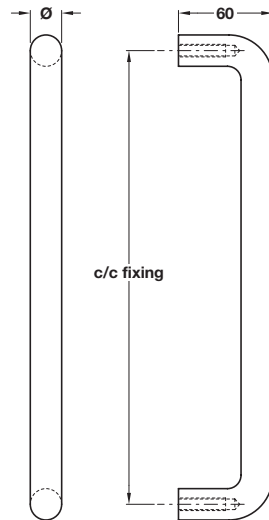

Discontinued ●

Discontinued when stock = 0 +

Satin anodised aluminium finish

A Ø 20 or Ø 22 mm pull handle

- Single pull handle
- Back fixing only
- Fixings included
- To suit doors up to **54 mm** thick
- Satin anodised aluminium
- Matching lever handles available, see page **99**

c/c fixing	Ø 20 mm	Ø 22 mm
150 mm	905.01.011 + 905.01.021	
225 mm	905.01.012 + 905.01.022	
300 mm	905.01.013 + 905.01.023	
425 mm	905.01.014 + 905.01.024	
600 mm	+ 905.01.016 + 905.01.026	

Order qty: 1 pc

c/c fixing	Ø 20 mm	Ø 22 mm
150 mm	+ 905.01.031 + 905.01.041	
225 mm	+ 905.01.032 + 905.01.042	
300 mm	905.01.033 + 905.01.043	
425 mm	+ 905.01.034 + 905.01.044	
600 mm	+ 905.01.036 + 905.01.046	

Order qty: 1 pair

Satin anodised aluminium finish

C Ø 20 or Ø 22 mm pull handle

- Single pull handle on roses
- Face fixing only
- Ø 54 mm concealed fixing roses
- Fixings included
- To suit doors up to **54 mm** thick
- Satin anodised aluminium
- Matching lever handles available, see page **99**