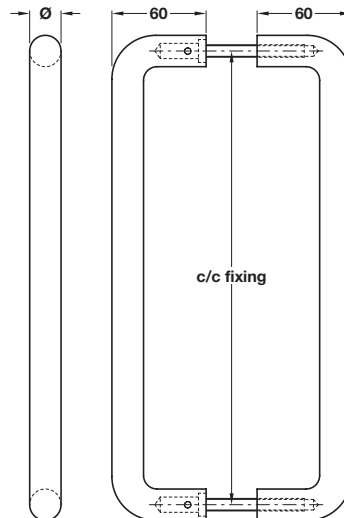

A Ø 20 or Ø 22 mm pull handle

- Single pull handle
- Back fixing only
- Fixings included
- To suit doors up to **54 mm** thick
- Satin anodised aluminium
- Matching lever handles available, see page **99**

c/c fixing	Ø 20 mm	Ø 22 mm
150 mm	905.01.011 + ~~905.01.021~~	
225 mm	905.01.012 + ~~905.01.022~~	
300 mm	905.01.013 + ~~905.01.023~~	
425 mm	905.01.014 + ~~905.01.024~~	
600 mm	+ ~~905.01.016~~ + ~~905.01.026~~	

Order qty: 1 pc

Discontinued when stock = 0
~~905.01.016 - No longer available~~
~~905.01.021 - No longer available~~
~~905.01.022 - No longer available~~
~~905.01.023 - No longer available~~
~~905.01.024 - No longer available~~
~~905.01.026 - No longer available~~

Satin anodised aluminium finish