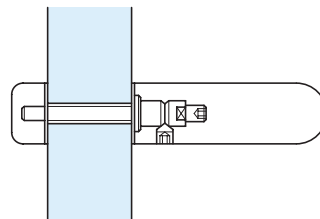

Discontinued ●

Discontinued when stock = 0 +

Dull brushed stainless steel finish

I Decorative tube end cap

- Available in two diameters, Ø 35 mm and Ø 40 mm
- For screwing onto mid-point support
- 304 stainless steel

Tube Ø	Ø 35 mm	Ø 40 mm
Dull brushed stainless	902.22.073	902.22.083 +

Order qty: 1 pc

J Single fixing kit, timber

- Special M8 bolts with stainless steel cap
- Specify door thickness
- 304 stainless steel

For tube Ø	Cat. No.
Ø 35 mm	902.22.091
Ø 40 mm	902.22.093

Order qty: 1 set

K Single fixing kit, timber and metal

- Special M8 bolts
- Bore hole Ø 12 x 35 mm
- 304 stainless steel

Cat. No.	902.22.092
----------	------------

- Special M8 back to back bolts
- To suit 10 - 12 mm thick glass
- Drill hole Ø 15 - 18 mm
- 304 stainless steel

Cat. No.	902.22.094
----------	------------

Order qty: 1 set

21.11.11/1