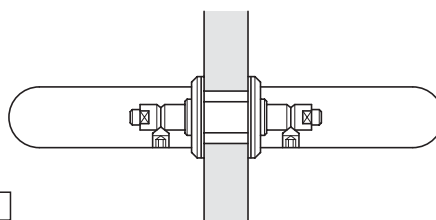

Discontinued ●

Discontinued when stock = 0 +

Dull brushed stainless steel finish

I Decorative tube end cap

- Available in two diameters, Ø 35 mm and Ø 40 mm
- For screwing onto mid-point support
- 304 stainless steel

For tube Ø	Cat. No.
Ø 35 mm	902.22.091
Ø 40 mm	902.22.093

Order qty: 1 set

K Single fixing kit, timber and metal

- Special M8 bolts
- Bore hole Ø 12 x 35 mm
- 304 stainless steel

Cat. No.	902.22.092
----------	------------

Order qty: 1 set

L Back to back fixing kit, timber

- Special M8 back to back bolts
- To suit door thickness up to 70 mm
- 304 stainless steel

Cat. No.	902.22.090
----------	------------

Order qty: 1 set

M Back to back fixing kit, glass

- Special M8 back to back bolts
- To suit 10 - 12 mm thick glass
- Drill hole Ø 15 - 18 mm
- 304 stainless steel

Cat. No.	902.22.094
----------	------------

Order qty: 1 set

21.11.11/1