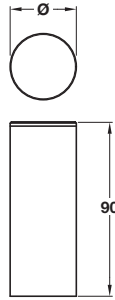

Discontinued ●

Discontinued when stock = 0 +

Dull brushed stainless steel finish

I Decorative tube end cap

- Available in two diameters, Ø 35 mm and Ø 40 mm
- For screwing onto mid-point support
- 304 stainless steel

Tube Ø	Ø 35 mm	Ø 40 mm
Dull brushed stainless	902.22.073	902.22.083 +

Order qty: 1 pc

J Single fixing kit, timber

- Special M8 bolts with stainless steel cap
- Specify door thickness
- 304 stainless steel

For tube Ø	Cat. No.
Ø 35 mm	902.22.091
Ø 40 mm	902.22.093

Order qty: 1 set

K Single fixing kit, timber and metal

- Special M8 bolts
- Bore hole Ø 12 x 35 mm
- 304 stainless steel

Cat. No.	902.22.092
----------	------------

- Special M8 back to back bolts
- To suit 10 - 12 mm thick glass
- Drill hole Ø 15 - 18 mm
- 304 stainless steel

Cat. No.	902.22.094
----------	------------

Order qty: 1 set

21.11.11/1