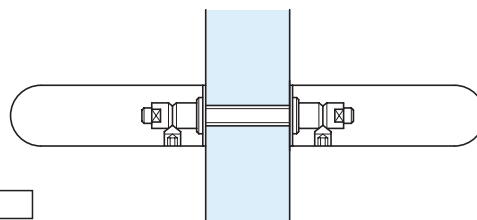

Discontinued ●

Discontinued when stock = 0 +

Dull brushed stainless steel finish

I Decorative tube end cap

- Available in two diameters, Ø 35 mm and Ø 40 mm
- For screwing onto mid-point support
- 304 stainless steel

For tube Ø	Cat. No.
Ø 35 mm	902.22.091
Ø 40 mm	902.22.093

Order qty: 1 set

K Single fixing kit, timber and metal

- Special M8 bolts
- Bore hole Ø 12 x 35 mm
- 304 stainless steel

Cat. No.	902.22.092
----------	------------

Order qty: 1 set

L Back to back fixing kit, timber

- Special M8 back to back bolts
- To suit door thickness up to 70 mm
- 304 stainless steel

Cat. No.	902.22.090
----------	------------

Order qty: 1 set

M Back to back fixing kit, glass

- Special M8 back to back bolts
- To suit 10 - 12 mm thick glass
- Drill hole Ø 15 - 18 mm
- 304 stainless steel

Cat. No.	902.22.094
----------	------------

Order qty: 1 set

21.11.11/1