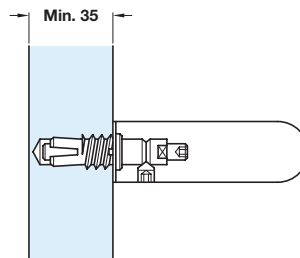

Tube Ø	Ø 35 mm	Ø 40 mm
Dull brushed stainless	902.22.073	902.22.083 +

Order qty: 1 pc

J Single fixing kit, timber

- Special M8 bolts with stainless steel cap
- Specify door thickness
- 304 stainless steel

For tube Ø	Cat. No.
Ø 35 mm	902.22.091
Ø 40 mm	902.22.093

Order qty: 1 set

K Single fixing kit, timber and metal

- Special M8 bolts
- Bore hole Ø 12 x 35 mm
- 304 stainless steel

Cat. No.	902.22.092
----------	------------

Order qty: 1 set

L Back to back fixing kit, timber

- Special M8 back to back bolts
- To suit door thickness up to 70 mm
- 304 stainless steel

Cat. No.	902.22.090
----------	------------

Order qty: 1 set

M Back to back fixing kit, glass

- Special M8 back to back bolts
- To suit 10 - 12 mm thick glass
- Drill hole Ø 15 - 18 mm
- 304 stainless steel

Cat. No.	902.22.094
----------	------------

Order qty: 1 set

21.11.11/1