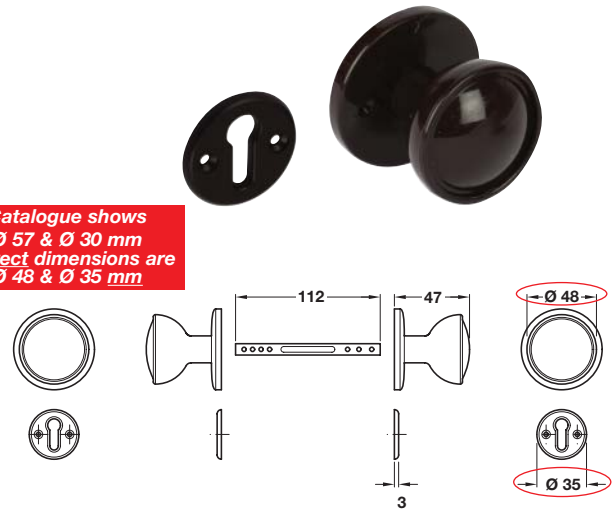

Catalogue shows
Ø 57 mm
Correct dimension is
Ø 48 mm

A Plastic mortice rim knob set

- Pair of knobs on **unsprung** roses
- Ø 48 mm knob, Ø 57 mm rose x 47 mm height
- 8 mm square spindle included
- To suit doors **35-44 mm** thick
- Two standard key escutcheons **Ø 35 mm** included
- Fixing screws included

Finish	Cat. No.
Dark brown	908.71.101
Black	908.71.103

Order qty: 1 pc

Catalogue shows
Ø 57 & Ø 30 mm
Correct dimensions are
Ø 48 & Ø 35 mm

B TUDOR antique iron door knob, mortice

- Pair of knobs on **unsprung** face fixing roses
- Grub screw fixing on 8 mm Pitts spindle
- To suit doors **35-54 mm** thick
- Fixings included
- Cast iron
- Matching escutcheons available, see pages **218A**
- For recommended locks, see **Section 2** pages **82-83**

Finish	Cat. No.
Black antique	911.64.668

Order qty: 1 pair