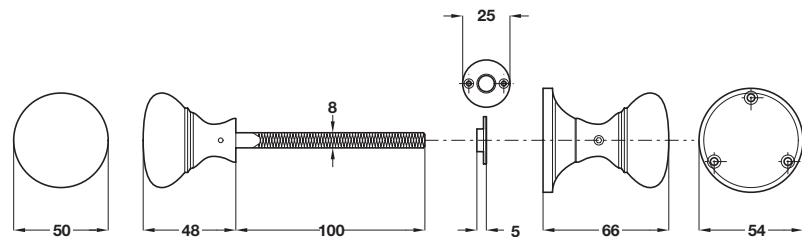

1

A Mortice mushroom knob set

- Pair of knobs on **sprung** face fixing roses
- Ø 52 mm knob, 60 mm rose x 67 mm height
- To suit doors **35-44 mm** thick
- Fixings included
- Brass

Finish	Cat. No.
Polished brass	900.70.681
Satin chrome	900.70.684
Polished chrome	900.70.682

Order qty: 1 pair

B Mortice oval knob set

- Pair of knobs on **sprung** face fixing roses
- Ø 56 mm knob, 60 mm rose x 62 mm height
- To suit doors **35-44 mm** thick
- Fixings included
- Brass

Finish	Cat. No.
Polished brass	900.70.691
Satin chrome	900.70.694
Polished chrome	900.70.692

Order qty: 1 pair

Catalogue shows sprung
Correct information is unprung

Catalogue shows roses
Correct text is rose

C Rim knob set

- Pair of knobs on **unprung** face fixing **rose**
- Ø 50 mm knob, 54 mm rose x 66 mm height
- To suit doors **35-44 mm** thick
- Fixings included
- Brass

Finish	Cat. No.
Polished brass	900.70.701
Satin chrome	900.70.704
Polished chrome	900.70.702

Order qty: 1 pair

TCH-AI 2008, HUK. Dimensional data not binding. We reserve the right to alter specifications without notice.