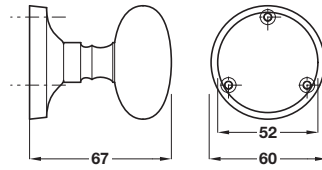

1

A Mortice mushroom knob set

- Pair of knobs on **sprung** face fixing roses
- Ø 52 mm knob, 60 mm rose x 67 mm height
- To suit doors **35-44 mm** thick
- Fixings included
- Brass

Finish	Cat. No.
Polished brass	900.70.681
Satin chrome	900.70.684
Polished chrome	900.70.682

Order qty: 1 pair

B Mortice oval knob set

- Pair of knobs on **sprung** face fixing roses
- Ø 56 mm knob, 60 mm rose x 62 mm height
- To suit doors **35-44 mm** thick
- Fixings included
- Brass

Finish	Cat. No.
Polished brass	900.70.691
Satin chrome	900.70.694
Polished chrome	900.70.692

Order qty: 1 pair

Catalogue shows sprung
Correct information is unprung

Catalogue shows roses
Correct text is rose

C Rim knob set

- Pair of knobs on **unprung** face fixing **rose**
- Ø 50 mm knob, 54 mm rose x 66 mm height
- To suit doors **35-44 mm** thick
- Fixings included
- Brass

Finish	Cat. No.
Polished brass	900.70.701
Satin chrome	900.70.704
Polished chrome	900.70.702

Order qty: 1 pair

TCH-AI 2008, HUK. Dimensional data not binding. We reserve the right to alter specifications without notice.