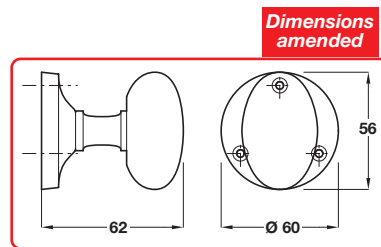

1

A Mortice mushroom knob set

- Pair of knobs on **sprung** face fixing roses
- Ø 52 mm knob, 60 mm rose x 67 mm height
- To suit doors **35-44 mm** thick
- Fixings included
- Brass

Finish	Cat. No.
Polished brass	900.70.681
Satin chrome	900.70.684
Polished chrome	900.70.682

Order qty: 1 pair

B Mortice oval knob set

- Pair of knobs on **sprung** face fixing roses
- Ø 56 mm knob, 60 mm rose x 62 mm height
- To suit doors **35-44 mm** thick
- Fixings included
- Brass

Finish	Cat. No.
Polished brass	900.70.691
Satin chrome	900.70.694
Polished chrome	900.70.692

Order qty: 1 pair

Catalogue shows sprung
Correct information is unprung

Catalogue shows roses
Correct text is rose

C Rim knob set

- Pair of knobs on **unprung** face fixing **rose**
- Ø 50 mm knob, 54 mm rose x 66 mm height
- To suit doors **35-44 mm** thick
- Fixings included
- Brass