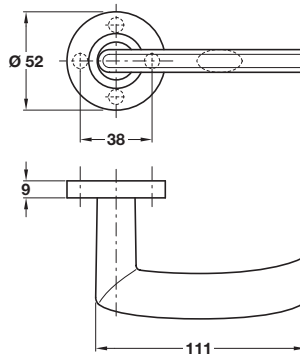

**A SAN LORENZO lever handles**

- Pair of lever handles on concealed fixing roses
- Grub screw fixing on 8 mm spindle
- **Sprung**, for use with **standard duty** followers
- Fixings included
- To suit door **35-54 mm** thick
- Zinc alloy
- Matching escutcheons available, see page **215**
- Spindle type, see page **101** for details
- For recommended locks, see **Section 2** pages **15-17**

Finish	Cat. No.
Satin chrome	900.20.834
Polished chrome	900.20.832

Order qty: 1 pair

Satin chrome finish

**B ALMANZOR lever handles**

- Pair of lever handles on concealed fixing roses
- Grub screw fixing on 8 mm spindle
- **Sprung**, for use with **standard duty** followers
- Fixings included
- To suit door **35-54 mm** thick
- Zinc alloy
- Matching escutcheons available, see page **215**
- Spindle type, see page **101** for details
- For recommended locks, see **Section 2** pages **15-17**

Finish	Cat. No.
Satin chrome	900.20.844
Polished chrome	900.20.842

Order qty: 1 pair

Polished chrome finish

**C URBION lever handles**

- Pair of lever handles on concealed fixing roses
- Grub screw fixing on 8 mm spindle
- **Sprung**, for use with **standard duty** followers
- Fixings included
- To suit door **35-54 mm** thick
- Zinc alloy
- Matching escutcheons available, see page **215**
- Spindle type, see page **101** for details
- For recommended locks, see **Section 2** pages **15-17**