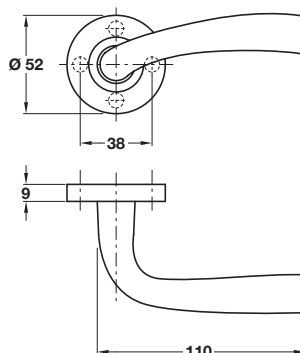

C URBION lever handles

- Pair of lever handles on concealed fixing roses
- Grub screw fixing on 8 mm spindle
- **Sprung**, for use with **standard duty** followers
- Fixings included
- To suit door **35-54 mm** thick
- Zinc alloy
- Matching escutcheons available, see page **215**
- Spindle type, see page **101** for details
- For recommended locks, see **Section 2** pages **15-17**

Finish	Cat. No.
Satin chrome	900.20.854
Polished chrome	900.20.852

Order qty: 1 pair