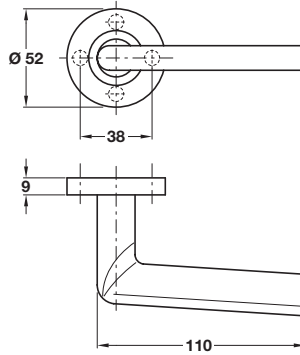

**A SAN LORENZO lever handles**

- Pair of lever handles on concealed fixing roses
- Grub screw fixing on 8 mm spindle
- **Sprung**, for use with **standard duty** followers
- Fixings included
- To suit door **35-54 mm** thick
- Zinc alloy
- Matching escutcheons available, see page **215**
- Spindle type, see page **101** for details
- For recommended locks, see **Section 2** pages **15-17**

Finish	Cat. No.
Satin chrome	900.20.834
Polished chrome	900.20.832

Order qty: 1 pair

Satin chrome finish

**B ALMANZOR lever handles**

- Pair of lever handles on concealed fixing roses
- Grub screw fixing on 8 mm spindle
- **Sprung**, for use with **standard duty** followers
- Fixings included
- To suit door **35-54 mm** thick
- Zinc alloy
- Matching escutcheons available, see page **215**
- Spindle type, see page **101** for details
- For recommended locks, see **Section 2** pages **15-17**

Finish	Cat. No.
Satin chrome	900.20.844
Polished chrome	900.20.842

Order qty: 1 pair

Polished chrome finish

**C URBION lever handles**

- Pair of lever handles on concealed fixing roses
- Grub screw fixing on 8 mm spindle
- **Sprung**, for use with **standard duty** followers
- Fixings included
- To suit door **35-54 mm** thick
- Zinc alloy
- Matching escutcheons available, see page **215**
- Spindle type, see page **101** for details
- For recommended locks, see **Section 2** pages **15-17**