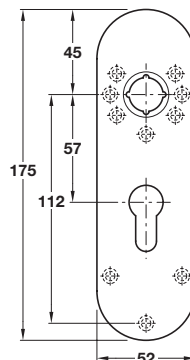

A Normbau backplate, latch

- Pair of concealed fixing backplates
- **Unsprung**, for use with **heavy duty** followers
- Fixings included
- To suit doors **38-45 mm** thick
- Nylon
- For spring units, see page 104, item **C**
- For use with lever handles on pages 103 and 104
- For recommended locks, see **Section 2** pages 21 or 66

Cat. No. 907.60.3**

Order qty: 1 pair

Yellow finish

Discontinued
907.60.435 & 907.60.465 - No longer available

C Normbau backplate, cylinder lock

- Pair of concealed fixing backplates
- **Unsprung**, for use with **heavy duty** followers
- Fixings included
- To suit doors **38-45 mm** thick
- Nylon
- For spring units, see page 104, item **C**
- For use with lever handles on pages 103 and 104
- For recommended lock, see **Section 2** page 22

Cat. No. 907.60.4**

Order qty: 1 pair

Dark blue finish

Discontinued
907.60.535 & 907.60.565 - No longer available

D Normbau backplate, bathroom lock

- Pair of concealed fixing backplates
- **Unsprung**, for use with **heavy duty** followers
- Fixings included
- To suit doors **38-45 mm** thick
- Nylon
- For spring units, see page 104, item **C**
- For use with lever handles on pages 103 and 104
- For recommended locks, see **Section 2** pages 21 or 66

Cat. No. 907.60.5**

Order qty: 1 set

Dark green finish

TCH-A1 2008, HUK. Dimensional data not binding. We reserve the right to alter specifications without notice.