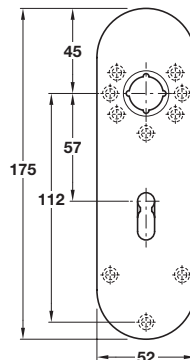

A Normbau backplate, latch

- Pair of concealed fixing backplates
- **Unsprung**, for use with **heavy duty** followers
- Fixings included
- To suit doors **38-45 mm** thick
- Nylon
- For spring units, see page 104, item **C**
- For use with lever handles on pages 103 and 104
- For recommended locks, see **Section 2** pages 21 or 66

Cat. No. 907.60.0**

Order qty: 1 pair

Dark grey finish

Discontinued
907.60.335 & 907.60.365 - No longer available

B Normbau backplate, standard keyway lock

- Pair of concealed fixing backplates
- **Unsprung**, for use with **heavy duty** followers
- Fixings included
- To suit doors **38-45 mm** thick
- Nylon
- For spring units, see page 104, item **C**
- For use with lever handles on pages 103 and 104
- For recommended locks, see **Section 2** pages 67 or 69

Cat. No. 907.60.3**

Order qty: 1 pair

Yellow finish

Discontinued
907.60.435 & 907.60.465 - No longer available

C Normbau backplate, cylinder lock

- Pair of concealed fixing backplates
- **Unsprung**, for use with **heavy duty** followers
- Fixings included
- To suit doors **38-45 mm** thick
- Nylon
- For spring units, see page 104, item **C**
- For use with lever handles on pages 103 and 104
- For recommended lock, see **Section 2** page 22

Cat. No. 907.60.5**

Order qty: 1 set

Dark green finish

TCH-A1 2008, HUK. Dimensional data not binding. We reserve the right to alter specifications without notice.