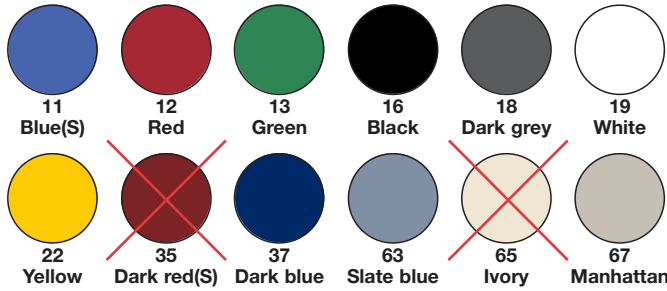

Colour reference chart

- High performance coloured nylon door furniture
- The **Normbau** range is fully approved by the PSA as meeting MOBH3PS high duty performance standards
- Product conforms to the European product standard EN 1906:2002
- Included in fire tests to BS476 part 22
- **Door closers** in Normbau colours are available to order

When ordering replace the ** at the end of the number with the required colour reference above i.e. 907.31.019 (white). (S) Special colours may be subject to long delivery.

Discontinued
907.60.035 & 907.60.065 - No longer available

Cat. No. 907.60.5**

Order qty: 1 set

Dark green finish

TCH-A1 2008, HUK. Dimensional data not binding. We reserve the right to alter specifications without notice.