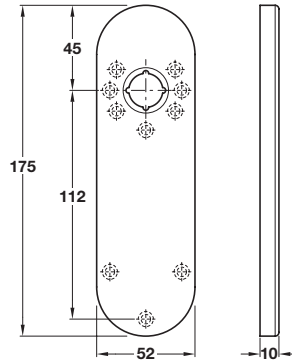

Colour reference chart

- High performance coloured nylon door furniture
- The **Normbau** range is fully approved by the PSA as meeting MOBH3PS high duty performance standards
- Product conforms to the European product standard EN 1906:2002
- Included in fire tests to BS476 part 22
- **Door closers** in Normbau colours are available to order

When ordering replace the ** at the end of the number with the required colour reference above i.e. 907.31.019 (white). (S) Special colours may be subject to long delivery.

Discontinued
907.60.035 & 907.60.065 - No longer available

A Normbau backplate, latch

- Pair of concealed fixing backplates
- **Unsprung**, for use with **heavy duty** followers
- Fixings included
- To suit doors **38-45 mm** thick
- Nylon
- For spring units, see page 104, item **C**
- For use with lever handles on pages 103 and 104
- For recommended locks, see **Section 2** pages 21 or 66

Cat. No. 907.60.0**

Order qty: 1 pair

Discontinued
907.60.335 & 907.60.365 - No longer available

B Normbau backplate, standard keyway lock

- Pair of concealed fixing backplates
- **Unsprung**, for use with **heavy duty** followers
- Fixings included
- To suit doors **38-45 mm** thick
- Nylon
- For spring units, see page 104, item **C**
- For use with lever handles on pages 103 and 104
- For recommended locks, see **Section 2** pages 67 or 69

Cat. No. 907.60.3**

Order qty: 1 pair

Discontinued
907.60.435 & 907.60.465 - No longer available

C Normbau backplate, cylinder lock

- Pair of concealed fixing backplates
- **Unsprung**, for use with **heavy duty** followers
- Fixings included
- To suit doors **38-45 mm** thick
- Nylon
- For spring units, see page 104, item **C**
- For use with lever handles on pages 103 and 104
- For recommended lock, see **Section 2** page 22

Cat. No. 907.60.4**

Order qty: 1 pair