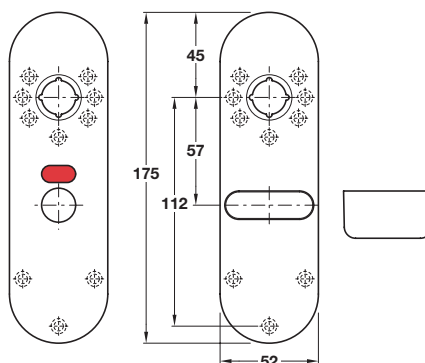

A Normbau backplate, latch

- Pair of concealed fixing backplates
- **Unsprung**, for use with **heavy duty** followers
- Fixings included
- To suit doors **38-45 mm** thick
- Nylon
- For spring units, see page 104, item **C**
- For use with lever handles on pages 103 and 104
- For recommended locks, see **Section 2** pages 21 or 66

Cat. No. 907.60.3**

Order qty: 1 pair

Yellow finish

Discontinued
907.60.435 & 907.60.465 - No longer available

C Normbau backplate, cylinder lock

- Pair of concealed fixing backplates
- **Unsprung**, for use with **heavy duty** followers
- Fixings included
- To suit doors **38-45 mm** thick
- Nylon
- For spring units, see page 104, item **C**
- For use with lever handles on pages 103 and 104
- For recommended lock, see **Section 2** page 22

Cat. No. 907.60.4**

Order qty: 1 pair

Dark blue finish

Discontinued
907.60.535 & 907.60.565 - No longer available

D Normbau backplate, bathroom lock

- Pair of concealed fixing backplates
- **Unsprung**, for use with **heavy duty** followers
- Fixings included
- To suit doors **38-45 mm** thick
- Nylon
- For spring units, see page 104, item **C**
- For use with lever handles on pages 103 and 104
- For recommended locks, see **Section 2** pages 21 or 66

Cat. No. 907.60.5**

Order qty: 1 set

Dark green finish

TCH-A1 2008, HUK. Dimensional data not binding. We reserve the right to alter specifications without notice.