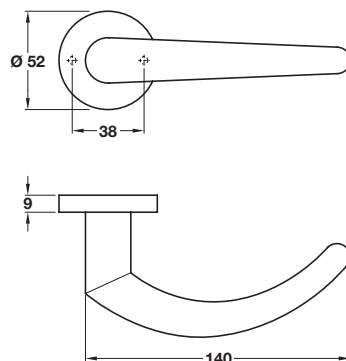

Lever Handles

Normbau Coloured Nylon

1

Colour reference chart

Spindle type

See page 101 for details

Compatibility rating

When ordering replace the ** at the end of the number with the required colour reference above i.e. 907.31.019 (white).
(S) Special colours may be subject to long delivery.

All Normbau handles shown in this catalogue have a steel core throughout

A Normbau Ø 23 mm lever handles

- Pair of lever handles with concealed fixed unsprung ball race bearing roses
- 8 mm square spindle
- Unsprung**, for use with **heavy duty** followers
- Fixings included
- To suit doors **38-45 mm** thick
- Nylon with steel core
- For spring units, see item **C**
- Matching escutcheons available, see page 213
- Spindle type, see page 101 for details
- For recommended locks, see **Section 2** pages 4-14

Dark green finish

Suitable for use on fire doors

Lever handles	
Cat. No.	907.31.5**

Order qty: 1 pair

Discontinued
907.31.535 - No longer available
907.50.565 - No longer available

B Normbau Ø 23 mm lever handles

- Pair of lever handles
- Pair of unsprung concealed fixing roses (order separately)
- 8 mm square spindle
- Unsprung**, for use with **heavy duty** followers
- Fixings included
- To suit doors **38-45 mm** thick
- Nylon with steel core
- For spring units, see item **C**
- Matching escutcheons available, see page 213
- Spindle type, see page 101 for details
- For recommended locks, see **Section 2** pages 4-14