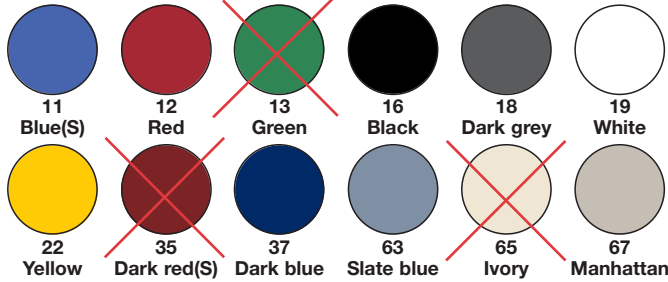

Lever Handles

Normbau Coloured Nylon

1

Colour reference chart

Spindle type

See page 101 for details

Compatibility rating

When ordering replace the ** at the end of the number with the required colour reference above i.e. 907.31.019 (white).
(S) Special colours may be subject to long delivery.