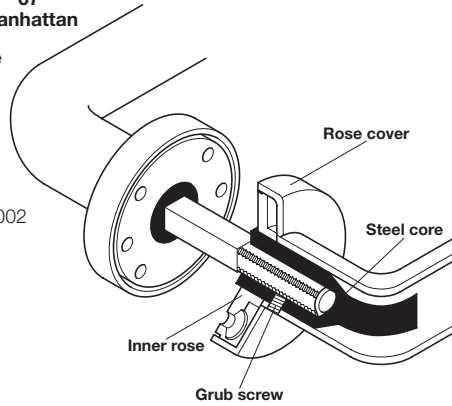

Lever Handles

Normbau Coloured Nylon

1

Colour reference chart

Spindle type

See page 101 for details

Compatibility rating

When ordering replace the ** at the end of the number with the required colour reference above i.e. 907.31.019 (white).
(S) Special colours may be subject to long delivery.

All Normbau handles shown in this catalogue have a steel core throughout

A Normbau Ø 23 mm lever handles

- Pair of lever handles with concealed fixed unsprung ball race bearing roses
- 8 mm square spindle
- Unsprung**, for use with **heavy duty** followers
- Fixings included
- To suit doors **38-45 mm** thick
- Nylon with steel core
- For spring units, see item **C**
- Matching escutcheons available, see page 213
- Spindle type, see page 101 for details
- For recommended locks, see **Section 2** pages 4-14

- Pair of lever handles
- Pair of unsprung concealed fixing roses (order separately)
- 8 mm square spindle
- Unsprung**, for use with **heavy duty** followers
- Fixings included
- To suit doors **38-45 mm** thick
- Nylon with steel core
- For spring units, see item **C**
- Matching escutcheons available, see page 213
- Spindle type, see page 101 for details
- For recommended locks, see **Section 2** pages 4-14

C Spring unit

- To suit Normbau handle roses
- Converts unsprung to sprung
- For use with **standard duty** followers

Cat. No.	909.00.912
----------	------------

Order qty: 1 pair