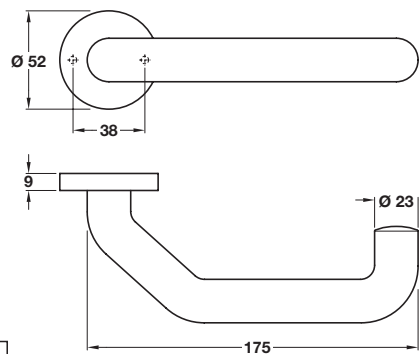

Lever Handles

Normbau Coloured Nylon

1

Colour reference chart

Spindle type

See page 101 for details

Compatibility rating

When ordering replace the ** at the end of the number with the required colour reference above i.e. 907.31.019 (white).
(S) Special colours may be subject to long delivery.

All Normbau handles shown in this catalogue have a steel core throughout

A Normbau Ø 23 mm lever handles

- Pair of lever handles with concealed fixed unsprung ball race bearing roses
- 8 mm square spindle
- Unsprung**, for use with **heavy duty** followers
- Fixings included
- To suit doors **38-45 mm** thick
- Nylon with steel core
- For spring units, see item **C**
- Matching escutcheons available, see page 213
- Spindle type, see page 101 for details
- For recommended locks, see **Section 2** pages 4-14

- Pair of lever handles
- Pair of unsprung concealed fixing roses (order separately)
- 8 mm square spindle
- Unsprung**, for use with **heavy duty** followers
- Fixings included
- To suit doors **38-45 mm** thick
- Nylon with steel core
- For spring units, see item **C**
- Matching escutcheons available, see page 213
- Spindle type, see page 101 for details
- For recommended locks, see **Section 2** pages 4-14

C Spring unit

- To suit Normbau handle roses
- Converts unsprung to sprung
- For use with **standard duty** followers

Cat. No.	909.00.912
----------	------------

Order qty: 1 pair