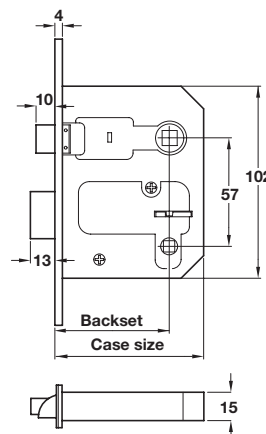

911.02.304 Mortice bathroom lock