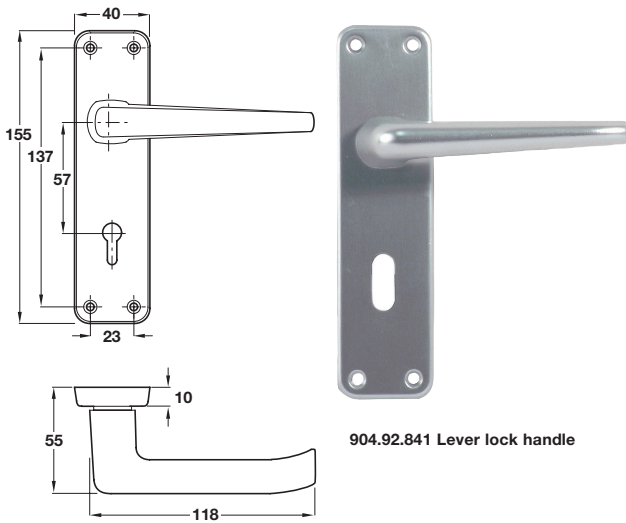

904.90.841 Lever latch handle

926.85.069 Hinge

911.03.194 Tubular latch

904.92.841 Lever lock handle

911.02.308 5 Lever mortice lock

904.93.841 Lever bathroom handle

911.02.304 Mortice bathroom lock

A Latch pack, aluminium

- Set consists of:
2x **926.85.069** Hinges, 76 mm, zinc plated
1x **911.03.194** Tubular latch, 64 mm, nickel plated
1x **904.90.841** Lever latch handle, satin aluminium

Finish	Cat. No.
Aluminium	958.02.020

Order qty: 1 set

B Lock pack, aluminium

- Set consists of:
3x **926.85.069** Hinges, 76 mm, zinc plated
1x **911.02.308** 5 Lever mortice lock, 64 mm, nickel plated
1x **904.92.841** Lever lock handle, satin aluminium

Finish	Cat. No.
Aluminium	958.02.021

Order qty: 1 set

C Bathroom pack, aluminium

- Set consists of:
2x **926.85.069** Hinges, 76 mm, zinc plated
1x **911.02.304** Mortice bathroom lock, 64 mm, nickel plated
1x **904.93.841** Lever bathroom handle, satin aluminium