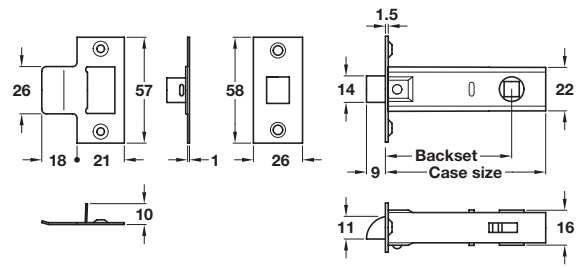

A Latch pack, aluminium

- Set consists of:
  2x **926.85.069** Hinges, 76 mm, zinc plated
  1x **911.03.194** Tubular latch, 64 mm, nickel plated
  1x **904.90.841** Lever latch handle, satin aluminium

Finish	Cat. No.
Aluminium	958.02.020

Order qty: 1 set

B Lock pack, aluminium

- Set consists of:
  3x **926.85.069** Hinges, 76 mm, zinc plated
  1x **911.02.308** 5 Lever mortice lock, 64 mm, nickel plated
  1x **904.92.841** Lever lock handle, satin aluminium

Finish	Cat. No.
Aluminium	958.02.021

Order qty: 1 set

C Bathroom pack, aluminium

- Set consists of:
  2x **926.85.069** Hinges, 76 mm, zinc plated
  1x **911.02.304** Mortice bathroom lock, 64 mm, nickel plated
  1x **904.93.841** Lever bathroom handle, satin aluminium

Finish	Cat. No.
Aluminium	958.02.022

Order qty: 1 set

TCH-AI 2008, HUK. Dimensional data not binding. We reserve the right to alter specifications without notice.