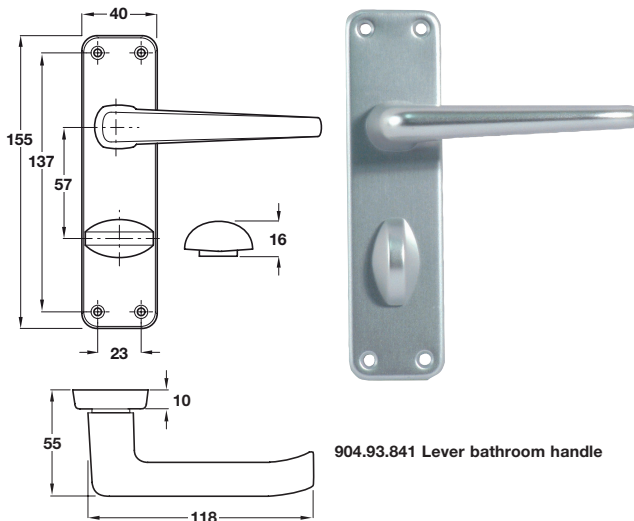

904.90.841 Lever latch handle

926.85.069 Hinge

911.03.194 Tubular latch

904.92.841 Lever lock handle

911.02.308 5 Lever mortice lock

904.93.841 Lever bathroom handle

911.02.304 Mortice bathroom lock

A Latch pack, aluminium

- Set consists of:
2x **926.85.069** Hinges, 76 mm, zinc plated
1x **911.03.194** Tubular latch, 64 mm, nickel plated
1x **904.90.841** Lever latch handle, satin aluminium

Finish	Cat. No.
Aluminium	958.02.020

Order qty: 1 set

B Lock pack, aluminium

- Set consists of:
3x **926.85.069** Hinges, 76 mm, zinc plated
1x **911.02.308** 5 Lever mortice lock, 64 mm, nickel plated
1x **904.92.841** Lever lock handle, satin aluminium

Finish	Cat. No.
Aluminium	958.02.021

Order qty: 1 set

C Bathroom pack, aluminium

- Set consists of:
2x **926.85.069** Hinges, 76 mm, zinc plated
1x **911.02.304** Mortice bathroom lock, 64 mm, nickel plated
1x **904.93.841** Lever bathroom handle, satin aluminium