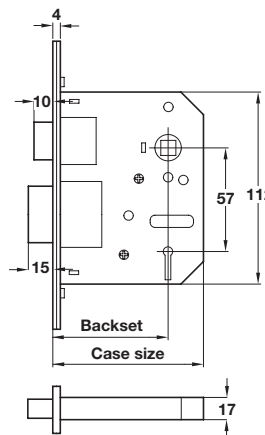

926.85.069 Hinge

911.02.308 5 Lever mortice lock