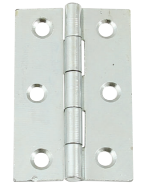

904.90.841 Lever latch handle

926.85.069 Hinge

911.03.194 Tubular latch

904.92.841 Lever lock handle

911.02.308 5 Lever mortice lock

904.93.841 Lever bathroom handle

911.02.304 Mortice bathroom lock

A Latch pack, aluminium

- Set consists of:
2x **926.85.069** Hinges, 76 mm, zinc plated
1x **911.03.194** Tubular latch, 64 mm, nickel plated
1x **904.90.841** Lever latch handle, satin aluminium

Finish	Cat. No.
Aluminium	958.02.020

Order qty: 1 set

B Lock pack, aluminium

- Set consists of:
3x **926.85.069** Hinges, 76 mm, zinc plated
1x **911.02.308** 5 Lever mortice lock, 64 mm, nickel plated
1x **904.92.841** Lever lock handle, satin aluminium

Finish	Cat. No.
Aluminium	958.02.021

Order qty: 1 set

C Bathroom pack, aluminium

- Set consists of:
2x **926.85.069** Hinges, 76 mm, zinc plated
1x **911.02.304** Mortice bathroom lock, 64 mm, nickel plated
1x **904.93.841** Lever bathroom handle, satin aluminium