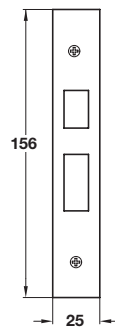

904.90.841 Lever latch handle

926.85.069 Hinge

911.03.194 Tubular latch

904.92.841 Lever lock handle

911.02.308 5 Lever mortice lock

904.93.841 Lever bathroom handle

911.02.304 Mortice bathroom lock

A Latch pack, aluminium

- Set consists of:
2x **926.85.069** Hinges, 76 mm, zinc plated
1x **911.03.194** Tubular latch, 64 mm, nickel plated
1x **904.90.841** Lever latch handle, satin aluminium

Finish	Cat. No.
Aluminium	958.02.020

Order qty: 1 set

B Lock pack, aluminium

- Set consists of:
3x **926.85.069** Hinges, 76 mm, zinc plated
1x **911.02.308** 5 Lever mortice lock, 64 mm, nickel plated
1x **904.92.841** Lever lock handle, satin aluminium

Finish	Cat. No.
Aluminium	958.02.021

Order qty: 1 set

C Bathroom pack, aluminium

- Set consists of:
2x **926.85.069** Hinges, 76 mm, zinc plated
1x **911.02.304** Mortice bathroom lock, 64 mm, nickel plated
1x **904.93.841** Lever bathroom handle, satin aluminium