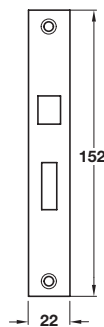

904.90.841 Lever latch handle

926.85.069 Hinge

911.03.194 Tubular latch

904.92.841 Lever lock handle

911.02.308 5 Lever mortice lock

904.93.841 Lever bathroom handle

911.02.304 Mortice bathroom lock

A Latch pack, aluminium

- Set consists of:
2x **926.85.069** Hinges, 76 mm, zinc plated
1x **911.03.194** Tubular latch, 64 mm, nickel plated
1x **904.90.841** Lever latch handle, satin aluminium

Finish	Cat. No.
Aluminium	958.02.020

Order qty: 1 set

B Lock pack, aluminium

- Set consists of:
3x **926.85.069** Hinges, 76 mm, zinc plated
1x **911.02.308** 5 Lever mortice lock, 64 mm, nickel plated
1x **904.92.841** Lever lock handle, satin aluminium

Finish	Cat. No.
Aluminium	958.02.021

Order qty: 1 set

C Bathroom pack, aluminium

- Set consists of:
2x **926.85.069** Hinges, 76 mm, zinc plated
1x **911.02.304** Mortice bathroom lock, 64 mm, nickel plated
1x **904.93.841** Lever bathroom handle, satin aluminium