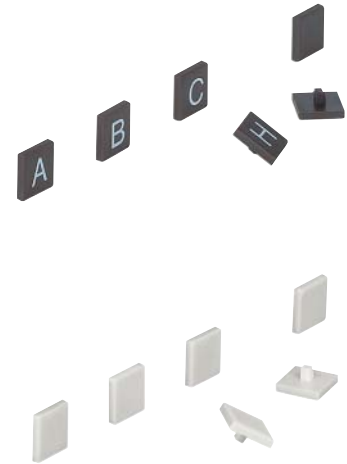

#### A Letter strip

- For wooden panels
- For inserting into 4 mm groove
- Height: 8 mm
- With 7 letter inserts
- Plastic

Finish	Cat. No.
Brown	700.40.100

Order qty: 1 pc

##### Plug in letters

Finish/Lettering	Cat. No.
Brown/White	700.40.190

Order qty: 1 set (1 set = 2400 letters)

##### Plug in blanks

Finish	Cat. No.
Brown	700.40.199
White	● 700.40.799

Order qty: 1 set (1 set = 12 blanks)

**Item B.**  
Catalogue shows...  
'1 set = 2400 letters'  
Correct Order qty is  
'1 set = 12 blanks'

#### D Letter case

- For use with letter strip **C**
- Comprises 2000 pcs of individual letters assorted according to frequency of occurrence including blank clips
- Individual letters: 9.5 x 9.5 mm
- Sufficient for approx. 200 letter strips
- Stored in transparent case
- Plastic