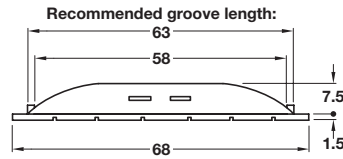

#### A Letter strip

- For wooden panels
- For inserting into 4 mm groove
- Height: 8 mm
- With 7 letter inserts
- Plastic

Finish	Cat. No.
Brown	700.40.100

Order qty: 1 pc