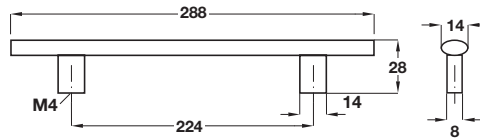

A Bar handle

- 96 mm hole centres
- Packed with 2 x M4 break off screws
- Steel

Finish	Cat. No.
Polished chrome	117.97.250

Order qty: 1 pc

Dimension added

B D handle, $\varnothing 10$ mm

- Silver coloured, anodised aluminium

Hole centres	Length	Cat. No.
96 mm	106 mm	116.05.920
128 mm	138 mm	116.05.930
288 mm	298 mm	116.05.970
352 mm	362 mm	116.05.990

Order qty: 1 pc

C Bar handle

- Aluminium

Finish	Cat. No.
Silver coloured	109.85.906

Order qty: 1 pc

D Bow handle, $\varnothing 10$ mm

- Matt chrome steel

Length	Hole centres	Cat. No.
153 mm	128 mm	117.31.435

Order qty: Multiples of 100 pcs

Item D.
Catalogue shows... '1 pc'
Correct Order qty is 'Multiples of 100 pcs'