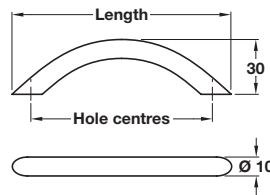

A Bar handle

- 96 mm hole centres
- Packed with 2 x M4 break off screws
- Steel

Finish	Cat. No.
Polished chrome	117.97.250

Order qty: 1 pc

Dimension added

B D handle, $\varnothing 10$ mm

- Silver coloured, anodised aluminium

Hole centres	Length	Cat. No.
96 mm	106 mm	116.05.920
128 mm	138 mm	116.05.930
288 mm	298 mm	116.05.970
352 mm	362 mm	116.05.990

Order qty: 1 pc

C Bar handle

- Aluminium

Finish	Cat. No.
Silver coloured	109.85.906

Order qty: 1 pc

D Bow handle, $\varnothing 10$ mm

- Matt chrome steel

Length	Hole centres	Cat. No.
153 mm	128 mm	117.31.435

Order qty: Multiples of 100 pcs

Item D.
Catalogue shows... '1 pc'
Correct Order qty is 'Multiples of 100 pcs'