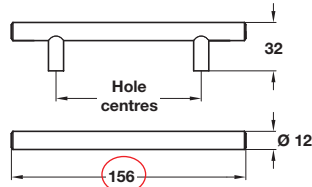

A Bar handle

- 96 mm hole centres
- Packed with 2 x M4 break off screws
- Steel

Finish	Cat. No.
Polished chrome	117.97.250

Order qty: 1 pc

Dimension added

B D handle, $\varnothing 10$ mm

- Silver coloured, anodised aluminium

Hole centres	Length	Cat. No.
96 mm	106 mm	116.05.920
128 mm	138 mm	116.05.930
288 mm	298 mm	116.05.970
352 mm	362 mm	116.05.990

Order qty: 1 pc

C Bar handle

- Aluminium

Finish	Cat. No.
Silver coloured	109.85.906

Order qty: 1 pc

D Bow handle, $\varnothing 10$ mm

- Matt chrome steel

Length	Hole centres	Cat. No.
153 mm	128 mm	117.31.435

Order qty: Multiples of 100 pcs

Item D.
Catalogue shows... '1 pc'
Correct Order qty is 'Multiples of 100 pcs'