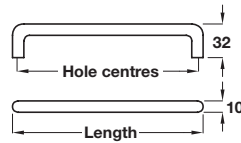

A Bar handle

- 96 mm hole centres
- Packed with 2 x M4 break off screws
- Steel

Finish	Cat. No.
Polished chrome	117.97.250

Order qty: 1 pc

Dimension added

B D handle, $\varnothing 10$ mm

- Silver coloured, anodised aluminium

Hole centres	Length	Cat. No.
96 mm	106 mm	116.05.920
128 mm	138 mm	116.05.930
288 mm	298 mm	116.05.970
352 mm	362 mm	116.05.990

Order qty: 1 pc

C Bar handle

- Aluminium

Finish	Cat. No.
Silver coloured	109.85.906

Order qty: 1 pc

D Bow handle, $\varnothing 10$ mm

- Matt chrome steel

Length	Hole centres	Cat. No.
153 mm	128 mm	117.31.435

Order qty: Multiples of 100 pcs

Item D.
Catalogue shows... '1 pc'
Correct Order qty is 'Multiples of 100 pcs'