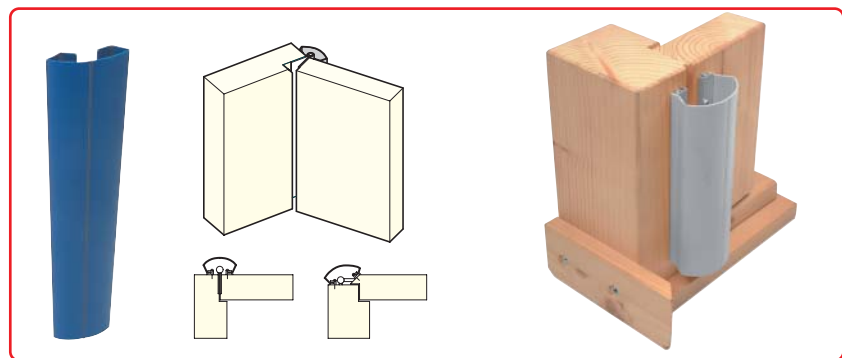

Item B.
Graphics and photos amended

C Threshold, low profile

- Rated for fire, disabled persons use and weather
- 914 mm length
- Aluminium, neoprene seal

Finish	Cat. No.
Silver	950.06.109

Packing: 1 pc