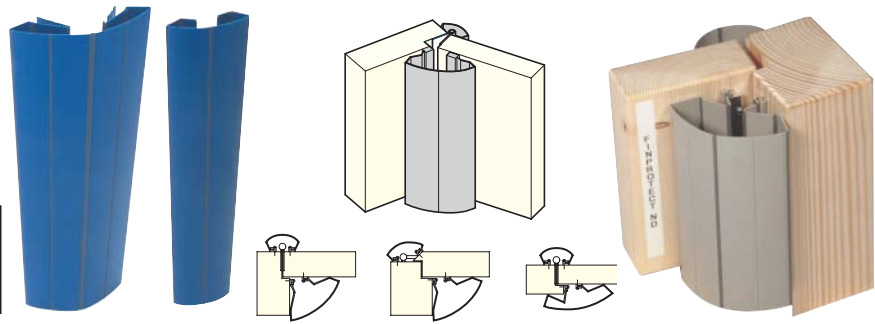

### A Finger guards, both sides

- Set for both sides of the door, covers both hinge and push side
- Aluminium fixing strips included. Fixed with Torx head security screws included. Torx head driver bit supplied
- 1980 mm length
- uPVC

**Catalogue shows 2105 mm length  
Correct dimension is 1980 mm**

Finish	Cat. No.
White	950.07.807
Silver	950.07.809
Blue	950.07.808

Packing: 1 pc

**Item B.**  
Catalogue shows hinge side  
Correct description is opening side

### B Finger guards, opening side

- Set for one side of the door, covers the opening side
- Aluminium fixing strips included. Fixed with Torx head security screws included. Torx head driver bit supplied
- 1980 mm length
- uPVC

**Catalogue shows 2105 mm length  
Correct dimension is 1980 mm**

Finish	Cat. No.
Brown	950.07.811
White	950.07.817
Silver	950.07.819
Blue	950.07.818

Order qty: 1 length

**Item B.**  
Graphics and photos amended