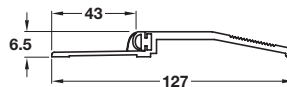

**Catalogue shows 2105 mm length  
Correct dimension is 1980 mm**

Finish	Cat. No.
White	950.07.807
Silver	950.07.809
Blue	950.07.808

Packing: 1 pc

**Item B.**  
Catalogue shows hinge side  
Correct description is opening side

### B Finger guards, opening side

- Set for one side of the door, covers the opening side
- Aluminium fixing strips included. Fixed with Torx head security screws included. Torx head driver bit supplied
- 1980 mm length
- uPVC

**Catalogue shows 2105 mm length  
Correct dimension is 1980 mm**

Finish	Cat. No.
Brown	950.07.811
White	950.07.817
Silver	950.07.819
Blue	950.07.818

Order qty: 1 length

**Item B.**  
Graphics and photos amended

### C Threshold, low profile

- Rated for fire, disabled persons use and weather
- 914 mm length
- Aluminium, neoprene seal

Finish	Cat. No.
Silver	950.06.109

Packing: 1 pc