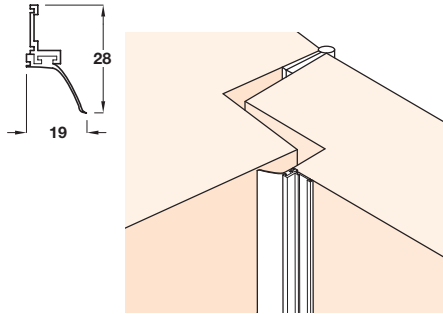

Discontinued ●

Discontinued when stock = 0 +

A Stripseal angle style weather strip

- Surface fixing for doors and windows
- Seals against weather, draughts, sound and dust
- Improves with wind pressure
- Complies with BS 7386
- Allows for door twisting
- Standard door set 2 x 2100 mm, 1 x 900 mm
- Aluminium carrier

Finish	Cat. No.
Mill	+ 950.07.570

Packing: 1 set

4

Ancillary Products

B Weather seal, bulb type

- Surface fixed to door/window or frame
- Compression seal on doors and windows as well as a buffer seal on sliding doors
- For larger gaps 3 to 6 mm
- Self adhesive fixing
- Conforms to BS 476 part 31.1
- Silicone rubber

Length	White	Dark bronze
5.2 m	950.07.357	950.07.353
100 m	950.07.257	950.07.253

Packing: 1 length

C Weather seal, blade type

- Recommended fixing to jamb face
- Used for air, smoke or dust sealing
- Best suited for gaps 1.5 to 4 mm
- Self adhesive fixing
- Conforms to BS 473 part 31.1
- Silicone rubber

Length	White	Dark bronze
5.2 m	950.07.347	950.07.343
100 m	950.07.247	950.07.243

Packing: 1 length