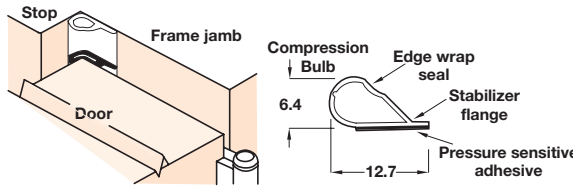

Discontinued ●

Discontinued when stock = 0 +

A Stripseal angle style weather strip

- Surface fixing for doors and windows
- Seals against weather, draughts, sound and dust
- Improves with wind pressure
- Complies with BS 7386
- Allows for door twisting
- Standard door set 2 x 2100 mm, 1 x 900 mm
- Aluminium carrier

Finish	Cat. No.
Mill	+ 950.07.570

Packing: 1 set

4

Ancillary Products

B Weather seal, bulb type

- Surface fixed to door/window or frame
- Compression seal on doors and windows as well as a buffer seal on sliding doors
- For larger gaps 3 to 6 mm
- Self adhesive fixing
- Conforms to BS 476 part 31.1
- Silicone rubber

Length	White	Dark bronze
5.2 m	950.07.357	950.07.353
100 m	950.07.257	950.07.253

Packing: 1 length

C Weather seal, blade type

- Recommended fixing to jamb face
- Used for air, smoke or dust sealing
- Best suited for gaps 1.5 to 4 mm
- Self adhesive fixing
- Conforms to BS 473 part 31.1
- Silicone rubber