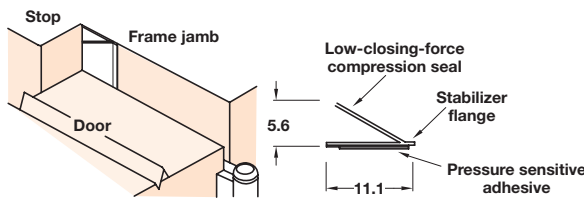

Discontinued ●

Discontinued when stock = 0 +

A Stripseal angle style weather strip

- Surface fixing for doors and windows
- Seals against weather, draughts, sound and dust
- Improves with wind pressure
- Complies with BS 7386
- Allows for door twisting
- Standard door set 2 x 2100 mm, 1 x 900 mm
- Aluminium carrier

Finish	Cat. No.
Mill	+ 950.07.570

Packing: 1 set

4

Ancillary Products

B Weather seal, bulb type

- Surface fixed to door/window or frame
- Compression seal on doors and windows as well as a buffer seal on sliding doors
- For larger gaps 3 to 6 mm
- Self adhesive fixing
- Conforms to BS 476 part 31.1
- Silicone rubber

Length	White	Dark bronze
5.2 m	950.07.357	950.07.353
100 m	950.07.257	950.07.253

Packing: 1 length

C Weather seal, blade type

- Recommended fixing to jamb face
- Used for air, smoke or dust sealing
- Best suited for gaps 1.5 to 4 mm
- Self adhesive fixing
- Conforms to BS 473 part 31.1
- Silicone rubber