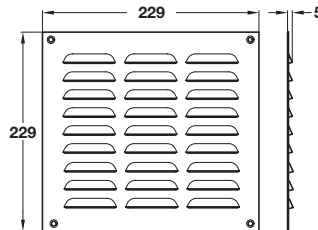

C Ventilation grill, louvre type

- Surface mounting
- Fixing screws included
- Louvre type concealed ventilation slots
- Brass

Width x Height	Polished brass	Satin anodised aluminium
229 x 229 mm	959.19.228	959.19.229

Packing: 1 pc