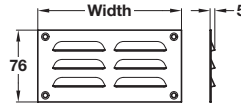

A Ventilation grill, louvre type

- Surface mounting
- Fixing screws included
- Louvre type concealed ventilation slots
- Brass

Width x height	Polished brass	Satin anodised aluminium
152 x 76 mm	959.19.018	-
229 x 76 mm	959.19.028	959.19.029
305 x 76 mm	959.19.038	-

Packing: 1 pc

Discontinued ●
Discontinued when stock = 0 +

Polished brass finish