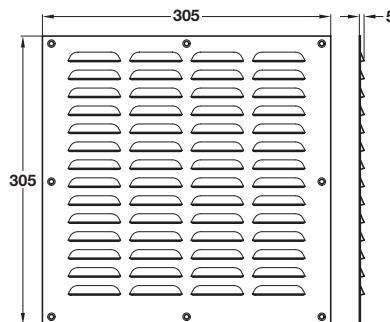

D Ventilation grill, louvre type

- Surface mounting
- Fixing screws included
- Louvre type concealed ventilation slots
- Brass

Width x Height	Polished brass	Satin anodised aluminium
305 x 305 mm	-	959.19.339

Packing: 1 pc