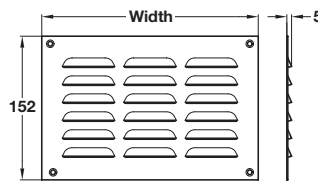

B Ventilation grill, louvre type

- Surface mounting
- Fixing screws included
- Louvre type concealed ventilation slots
- Brass

Width x Height	Polished brass	Satin anodised aluminium
229 x 152 mm	● ~~959.19.128~~	959.19.129
305 x 152 mm	-	959.19.139

Packing: 1 pc