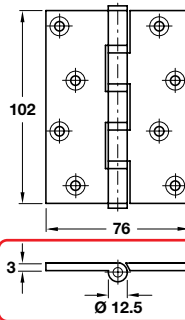

Alpha brass, suitable for 30 minute fire door applications

**A Double washed butt hinges**

- Phosphor bronze washers with brass pin
- Brass

Length x width	102 x 67 mm	102 x 76 mm
BS EN grade	7	10
Polished brass	+ 921.08.050	-
Polished chrome-plated	926.92.108	+ 926.92.118

Packing: 20 pcs

**Item B.**  
Text amended and logos removed

**B Brass thrust bearing butt hinge**

- Button tipped
- With steel pin and steel thrust to each joint
- Fixings included
- Brass

Length x width	102 x 76 mm
Polished brass	921.08.540

Packing: 2 pcs

Illustration amended

**Item B**  
Catalogue shows... 'Packing: 20 pcs'  
Correct Packing is '2 pcs'

**C Security butt hinges**

- For outward opening external doors
- With rotating steel dog bolt, brass pin and double phosphor bronze washers
- In the event of attempted illicit entry by cutting off the exposed hinge barrel, the engaged dog bolt will prevent the removal of the door

\* Brass, self colour

Length x width	102 x 67 mm
Self colour	921.08.550

Packing: 10 pcs