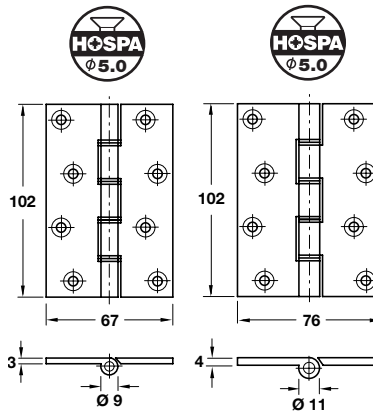

**Discontinued** ●

**Discontinued when stock = 0** +

**IMPORTANT NOTE:**

Unless otherwise indicated fixing screws are not included and must be ordered separately. The logo shown indicates the type and size of screw required.

Alpha brass, suitable for 30 minute fire door applications

**A Double washed butt hinges**

- Phosphor bronze washers with brass pin
- Brass

Length x width	102 x 67 mm	102 x 76 mm
BS EN grade	7	10
Polished brass	+ 921.08.050	-
Polished chrome-plated	926.92.108	+ 926.92.118

Packing: 20 pcs

**Item B.**  
Text amended and logos removed

**B Brass thrust bearing butt hinge**

- Button tipped
- With steel pin and steel thrust to each joint
- Fixings included
- Brass

Length x width	102 x 76 mm
Polished brass	921.08.540

\* Brass, self colour

Length x width	102 x 67 mm
Self colour	921.08.550

Packing: 10 pcs