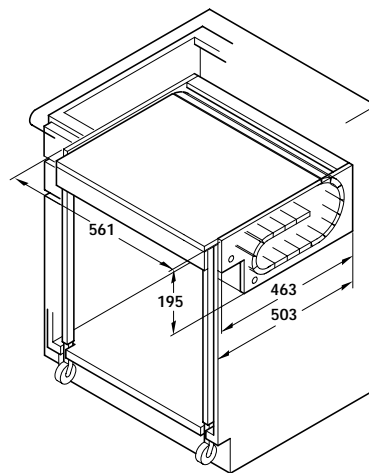

Pull Out Tables

HÄFELE

Order Online at www.hafele.co.uk

Dimensions in mm

● **Discontinued**
+ **Discontinued when stock = 0**

Item A.
Text added

Leg must be ordered separately

A Presto pull out table with legs

Presto pull out table for 600 mm wide cabinets

Finish	Cat. No.
White/grey flecked	505.59.709

Packing: 1 pc

Presto legs

Finish	Cat. No.
Silver	505.59.272

Packing: 1 pair

8

Pull Out Fittings

- **A** Presto pull out table with legs
- Presto is a full size breakfast table for four which can be stowed away in the same space normally allowed for a 600 mm wide base cabinet
- Load bearing capacity **110 kg**
- Choice of installation: Fit Presto into a cabinet or in the space between 2 cabinets. It is a complete assembly so either is possible
- It is usual to fit drawer/door fronts matching the kitchen to the front of the table
- **Presto pull out table**
Solid beech extending guides
Partially slatted white/grey flecked laminated table top
- **Presto legs**
Height adjustable
Silver epoxy coated steel tubing
Black plastic castors

Packing: 1 pc

- **B** Rapid pull out tables
- Self supporting table
- A complete assembly for installation in place of a drawer in a standard 500 or 600 mm wide base cabinet
- Load bearing capacity **100 kg**
- Wooden assembly section and guides
- Partially slatted laminated table top