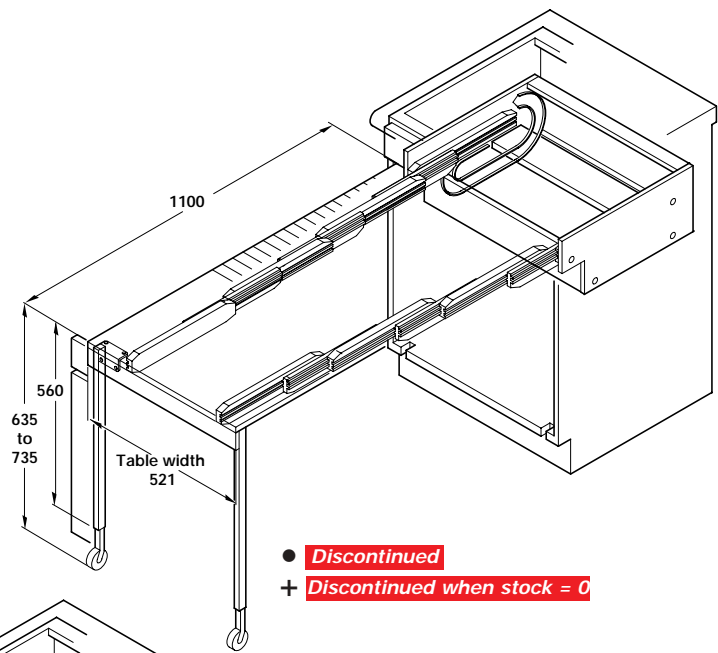

Pull Out Tables

HÄFELE

Order Online at www.hafele.co.uk

Dimensions in mm

● **Discontinued**
+ **Discontinued when stock = 0**

Item A.
Text added

Leg must be ordered separately

A Presto pull out table with legs

Presto pull out table for 600 mm wide cabinets

Finish	Cat. No.
White/grey flecked	505.59.709

Packing: 1 pc

Presto legs

Finish	Cat. No.
Silver	505.59.272

Packing: 1 pair

8

Pull Out Fittings

- **A** Presto pull out table with legs
- Presto is a full size breakfast table for four which can be stowed away in the same space normally allowed for a 600 mm wide base cabinet
- Load bearing capacity **110 kg**
- Choice of installation: Fit Presto into a cabinet or in the space between 2 cabinets. It is a complete assembly so either is possible
- It is usual to fit drawer/door fronts matching the kitchen to the front of the table
- **Presto pull out table**
Solid beech extending guides
Partially slatted white/grey flecked laminated table top
- **Presto legs**
Height adjustable
Silver epoxy coated steel tubing
Black plastic castors

Packing: 1 pc

- **B** Rapid pull out tables
- Self supporting table
- A complete assembly for installation in place of a drawer in a standard 500 or 600 mm wide base cabinet
- Load bearing capacity **100 kg**
- Wooden assembly section and guides
- Partially slatted laminated table top