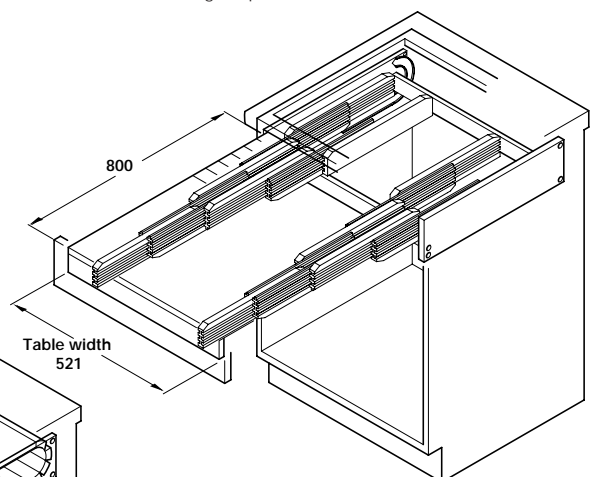

Presto pull out table for 600 mm wide cabinets

Finish	Cat. No.
White/grey flecked	505.59.709

Packing: 1 pc

Presto legs

Finish	Cat. No.
Silver	505.59.272

Packing: 1 pair

8

Pull Out Fittings

- **A** Presto pull out table with legs
- Presto is a full size breakfast table for four which can be stowed away in the same space normally allowed for a 600 mm wide base cabinet
- Load bearing capacity **110 kg**
- Choice of installation: Fit Presto into a cabinet or in the space between 2 cabinets. It is a complete assembly so either is possible
- It is usual to fit drawer/door fronts matching the kitchen to the front of the table
- **Presto pull out table**
Solid beech extending guides
Partially slatted white/grey flecked laminated table top
- **Presto legs**
Height adjustable
Silver epoxy coated steel tubing
Black plastic castors

B Rapid pull out tables

For 500 mm wide cabinets

Finish	Cat. No.
White/grey flecked	505.58.700

For 600 mm wide cabinets

Finish	Cat. No.
White/grey flecked	505.58.702
Stainless steel effect	505.58.002
Beech effect	Reinstated 505.58.302
Stone pattern	505.58.502