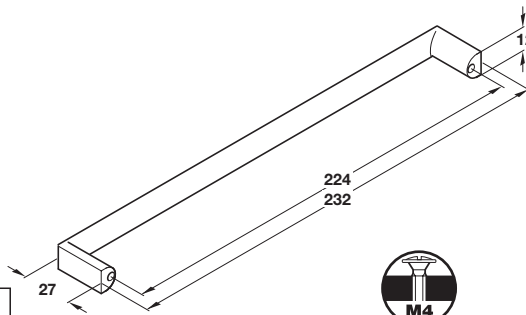

Order Online at www.hafele.co.uk

Dimensions in mm

Discontinued ●

Discontinued when stock = 0 +

Brushed nickel finish

Item A.
Text added
"/aluminium*"

A D handle

- Zinc alloy/aluminium*

Item A.
Catalogue shows...
'Polished chrome'
Correct Finish is
'Brushed nickel'

Hole centres x Length	Polished chrome
128 mm x 136 mm	● 107.71.201
160 mm x 168 mm	● 107.71.203 Re-instated
Hole centres x Length	Brushed nickel
128 mm x 136 mm	● 107.71.601
160 mm x 168 mm	+ 107.71.603
Hole centres x Length	Aluminium coloured
128 mm x 136 mm	● 107.71.901
160 mm x 168 mm	+ 107.71.903
Hole centres x Length	Matt nickel
128 mm x 136 mm	● 107.71.611
160 mm x 168 mm	● 107.71.613

Packing: 1 pc

Item A.
Catalogue shows 160 mm
Correct dimension is
136 mm

B D handle, 224 mm hole centres

- Zinc alloy

Finish	Cat. No.
Matt chrome	+ 118.96.401

Order qty: 1 pc