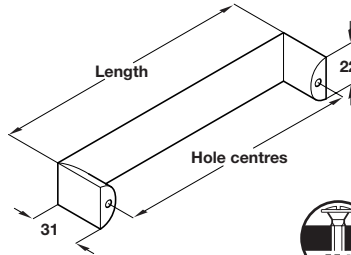

Order Online at www.hafele.co.uk

Dimensions in mm

Discontinued ●

Discontinued when stock = 0 +

Brushed nickel finish

Item A.
Text added
"/aluminium*"

A D handle

- Zinc alloy/aluminium*

Item A.
Catalogue shows...
'Polished chrome'
Correct Finish is
'Brushed nickel'

Hole centres x Length	Polished chrome
128 mm x 136 mm	● 107.71.201
160 mm x 168 mm	● 107.71.203 Re-instated
Hole centres x Length	Brushed nickel
128 mm x 136 mm	● 107.71.601
160 mm x 168 mm	+ 107.71.603
Hole centres x Length	Aluminium coloured
128 mm x 136 mm	● 107.71.901
160 mm x 168 mm	+ 107.71.903
Hole centres x Length	Matt nickel
128 mm x 136 mm	● 107.71.611
160 mm x 168 mm	● 107.71.613

Packing: 1 pc

Item A.
Catalogue shows 160 mm
Correct dimension is
136 mm

B D handle, 224 mm hole centres

- Zinc alloy

Finish	Cat. No.
Matt chrome	+ 118.96.401

Order qty: 1 pc