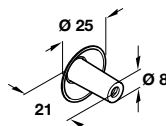

Order Online at www.hafele.co.uk

Dimensions in mm

1

Antique pewter finish

A Knob, Ø 25 mm

- Zinc alloy

Finish	Cat. No.
Antique brass	● 121.52.100
Polished brass	● 121.52.800
Antique pewter	● 121.52.900

Packing: 1 pc

C Knob, Ø 30 mm

- Zinc alloy

Finish	Cat. No.
Antique brass	134.33.111
Antique pewter	134.33.910

Packing: 1 pc

Antique brass finish

Antique brass finish

D Knob, Ø 35 mm

- Zinc alloy