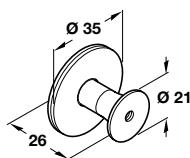

Order Online at www.hafele.co.uk

Dimensions in mm

1

Antique pewter finish

A Knob, Ø 25 mm

- Zinc alloy

Finish	Cat. No.
Antique brass	● 121.52.100
Polished brass	● 121.52.800
Antique pewter	● 121.52.900

Packing: 1 pc

C Knob, Ø 30 mm

- Zinc alloy

Finish	Cat. No.
Antique brass	134.33.111
Antique pewter	134.33.910

Packing: 1 pc

Antique brass finish

Antique brass finish

D Knob, Ø 35 mm

- Zinc alloy

Finish	Cat. No.
Antique brass	134.33.120
Polished brass	● 134.33.826
Antique pewter	134.33.920

Packing: 1 pc

E Backplate for knobs

- Zinc alloy

Finish	Cat. No.
Antique brass	121.51.190
Antique pewter	+ 121.51.990