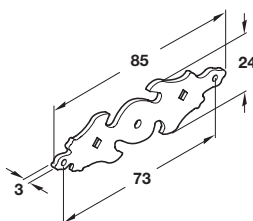

Antique brass finish