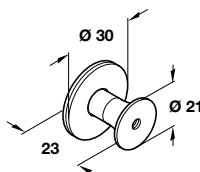

Order Online at www.hafele.co.uk

Dimensions in mm

1

Antique pewter finish

A Knob, Ø 25 mm

- Zinc alloy

Finish	Cat. No.
Antique brass	● 121.52.100
Polished brass	● 121.52.800
Antique pewter	● 121.52.900

Packing: 1 pc

C Knob, Ø 30 mm

- Zinc alloy

Finish	Cat. No.
Antique brass	134.33.111
Antique pewter	134.33.910

Packing: 1 pc

Antique brass finish

Antique brass finish

D Knob, Ø 35 mm

- Zinc alloy

Finish	Cat. No.
Antique brass	134.33.120
Polished brass	● 134.33.826
Antique pewter	134.33.920

Packing: 1 pc

E Backplate for knobs

- Zinc alloy

Finish	Cat. No.
Antique brass	121.51.190
Antique pewter	+ 121.51.990