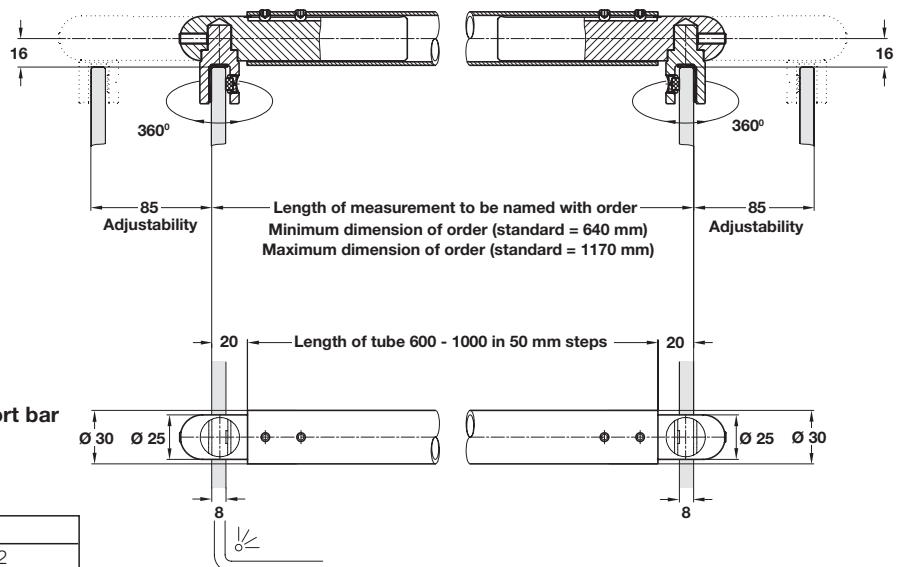

For information on glass preparation, please contact the Architectural Ironmongery department

For mounting and care information, see page 80

A Glass to wall telescopic support bar
90°

- For toughened glass **8 mm** thick
- Fixings included
- Brass

Finish	Cat. No.
Polished chrome	981.38.402

Order qty: 1 pc

B Glass to glass telescopic support bar

- For toughened glass **8 mm** thick
- Fixings included
- Brass

Finish	Cat. No.
Polished chrome	981.38.412

Order qty: 1 pc