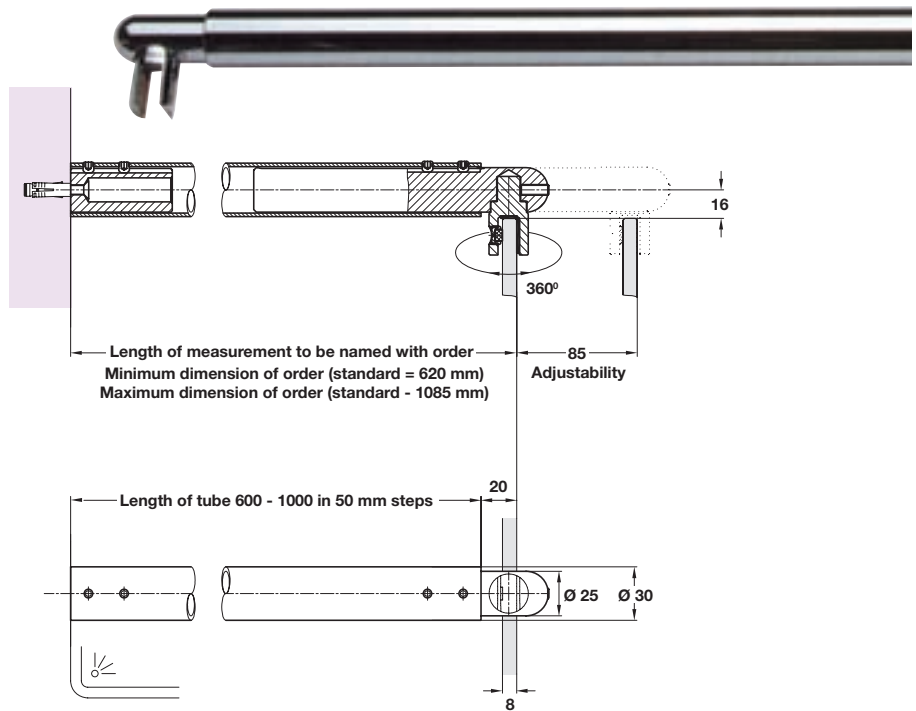

For information on glass preparation, please contact the Architectural Ironmongery department

For mounting and care information, see page 80

A Glass to wall telescopic support bar
90°

- For toughened glass **8 mm** thick
- Fixings included
- Brass

Finish	Cat. No.
Polished chrome	981.38.402

Order qty: 1 pc

B Glass to glass telescopic support bar

- For toughened glass **8 mm** thick
- Fixings included
- Brass

Finish	Cat. No.
Polished chrome	981.38.412