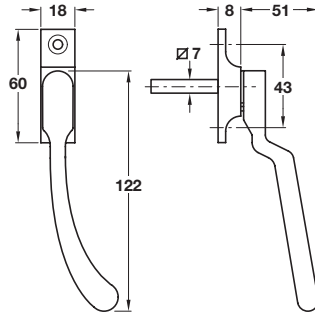

Polished chrome finish, right hand version

A Locking window handle

- For use with espagnolette bolts as shown on pages 28 and 30
- 7 mm square spindle
- Matches item B
- 2 M5 x 40 mm screws included
- Brass

Finish	Left hand	Right hand
Satin nickel	970.41.406	970.41.416
Polished chrome	970.41.402	970.41.412
Polished brass	970.41.401	970.41.411

Order qty: 1 pc

Right hand version

Polished brass finish, left hand version

B Window handle

- For use with espagnolette bolts as shown on pages 28 and 30
- 7 mm square spindle
- Matches item A
- 2 M5 x 40 mm screws included
- Brass

Finish	Left hand	Right hand
Satin nickel	970.31.406	970.31.416
Polished chrome	970.31.402	970.31.412
Polished brass	970.31.401	970.31.411

Order qty: 1 pc

Right hand version

Silver anodised aluminium finish

Item C.
Catalogue shows...
'2 M5 x 40 mm screws included'
Correct description is 'Fixing screws not included'

C Locking window handle

- For use with espagnolette bolts as shown on pages 28 and 30
- 7 mm square spindle
- Fixing screws not included
- Brass or aluminium