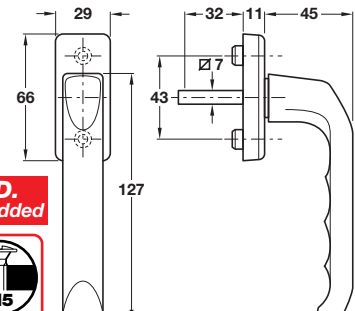

Item D.
M5 logo added

Item E.
Catalogue shows...
'2 M5 x 40 mm screws included'
Correct description is 'Fixing screws not included'

E Window handle

- For use with espagnolette bolts as shown on pages 28 and 30
- 7 mm square spindle
- Fixing screws not included
- Brass or aluminium

Finish	Cat. No.
Polished brass	970.31.771
Satin chrome	970.31.774
Polished chrome	970.31.775
Silver anodised aluminium	974.30.321

Order qty: 1 pc