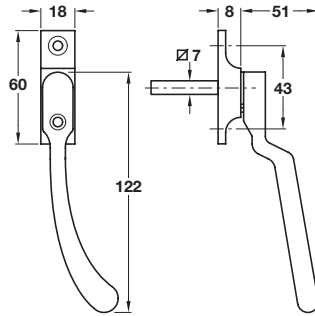

Polished chrome finish, right hand version

A Locking window handle

- For use with espagnolette bolts as shown on pages 28 and 30
- 7 mm square spindle
- Matches item B
- 2 M5 x 40 mm screws included
- Brass

Finish	Left hand	Right hand
Satin nickel	970.41.406	970.41.416
Polished chrome	970.41.402	970.41.412
Polished brass	970.41.401	970.41.411

Order qty: 1 pc

Right hand version

Polished brass finish, left hand version

B Window handle

- For use with espagnolette bolts as shown on pages 28 and 30
- 7 mm square spindle
- Matches item A
- 2 M5 x 40 mm screws included
- Brass

Finish	Left hand	Right hand
Satin nickel	970.31.406	970.31.416
Polished chrome	970.31.402	970.31.412
Polished brass	970.31.401	970.31.411

Order qty: 1 pc

Right hand version

Silver anodised aluminium finish

Item C.
Catalogue shows...
'2 M5 x 40 mm screws included'
Correct description is 'Fixing screws not included'

C Locking window handle

- For use with espagnolette bolts as shown on pages 28 and 30
- 7 mm square spindle
- Fixing screws not included
- Brass or aluminium