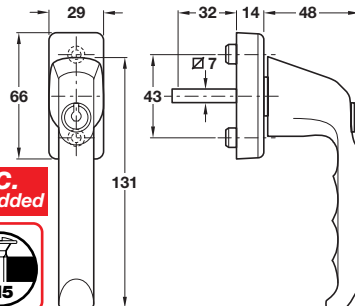

Item C.
M5 logo added

Item D.
Catalogue shows...
'2 M5 x 40 mm screws included'
Correct description is 'Fixing screws not included'

D Window handle

- For use with espagnolette bolts as shown on pages 28 and 30
- 7 mm square spindle
- Fixing screws not included
- Brass or aluminium

Finish	Cat. No.
Polished brass	970.36.201
Silver anodised aluminium	974.30.201

Order qty: 1 pc