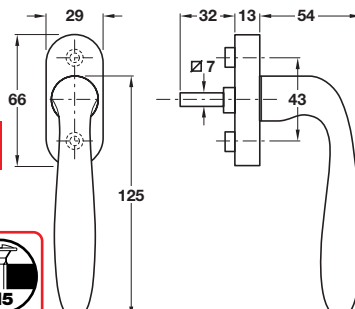

Item E.
M5 logo added

27.01.09/1*