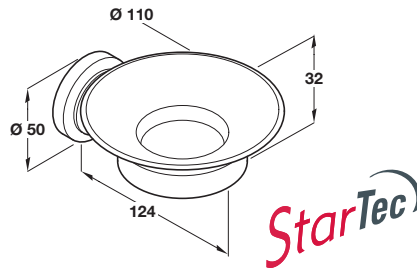

Bathroom Accessories

StarTec Brass, Ø 50 mm Range

*Plated finishes go through a series of polishing processes before they have a substrate of copper and then nickel applied to the surface. This process can involve up to 28 different stages to produce the recognised finish required.

A Soap dish

- Fixings included
- Brass, frosted glass

Finish*	Cat. No.
Polished chrome plated	980.12.192
Polished chrome plated/satin nickel	980.12.196

Order qty: 1 pc

Polished chrome plated/satin nickel finish shown

C Robe hook

- Fixings included
- Brass

Finish*	Cat.No.
Polished chrome plated	980.12.012
Polished chrome plated/satin nickel	980.12.016

Order qty: 1 pc

Polished chrome plated/satin nickel finish shown

Item D.
Catalogue shows 156 and 456 mm
Correct dimensions are
165 and 500 mm