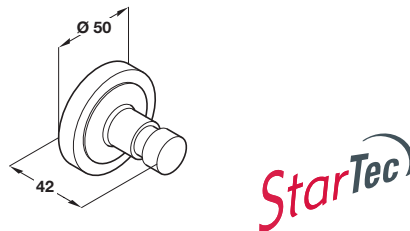

C Robe hook

- Fixings included
- Brass

Finish*	Cat.No.
Polished chrome plated	980.12.012
Polished chrome plated/satin nickel	980.12.016

Order qty: 1 pc

Polished chrome plated/satin nickel finish shown

Item D.
Catalogue shows 156 and 456 mm
Correct dimensions are
165 and 500 mm