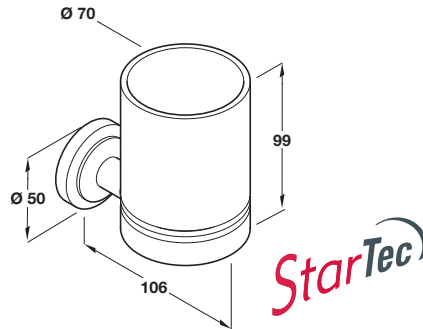

Polished chrome plated/satin nickel finish shown

C Robe hook

- Fixings included
- Brass

Finish*	Cat.No.
Polished chrome plated	980.12.012
Polished chrome plated/satin nickel	980.12.016

Order qty: 1 pc