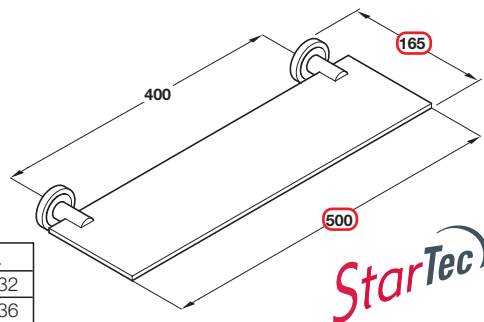

Polished chrome plated finish shown

E Chrome round mirror

- Fixings included
- Brass, mirror with frosted surround

Finish*	Cat.No.
Polished chrome plated	980.12.042
Polished chrome plated/satin nickel	980.12.046

Order qty: 1 pc