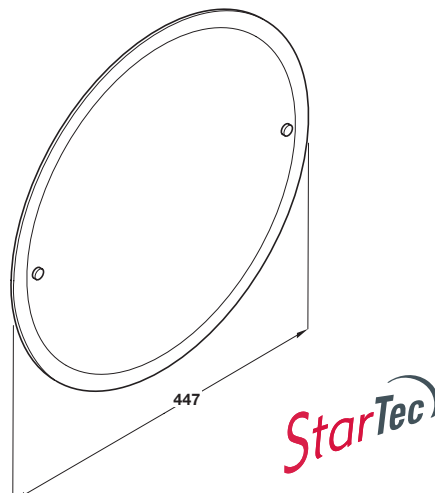

Polished chrome plated finish shown