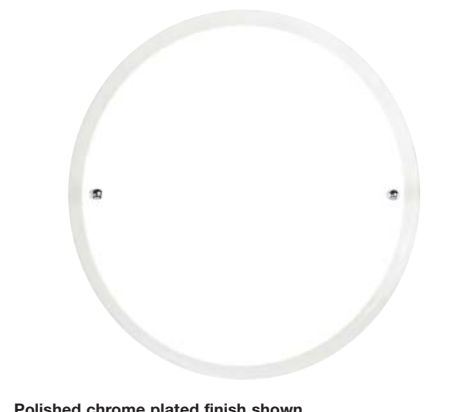

A Soap dish

- Fixings included
- Brass, frosted glass

Finish*	Cat. No.
Polished chrome plated	980.12.192
Polished chrome plated/satin nickel	980.12.196

Order qty: 1 pc

Polished chrome plated/satin nickel finish shown

C Robe hook

- Fixings included
- Brass

Finish*	Cat.No.
Polished chrome plated	980.12.012
Polished chrome plated/satin nickel	980.12.016

Order qty: 1 pc

Polished chrome plated/satin nickel finish shown

Item D.
Catalogue shows 156 and 456 mm
Correct dimensions are
165 and 500 mm

D Glass shelf

- Fixings included
- Brass, frosted toughened glass

Finish*	Cat.No.
Polished chrome plated	980.12.032
Polished chrome plated/satin nickel	980.12.036

Order qty: 1 pc

Polished chrome plated finish shown

E Chrome round mirror

- Fixings included
- Brass, mirror with frosted surround

Finish*	Cat.No.
Polished chrome plated	980.12.042
Polished chrome plated/satin nickel	980.12.046

Order qty: 1 pc

Polished chrome plated finish shown