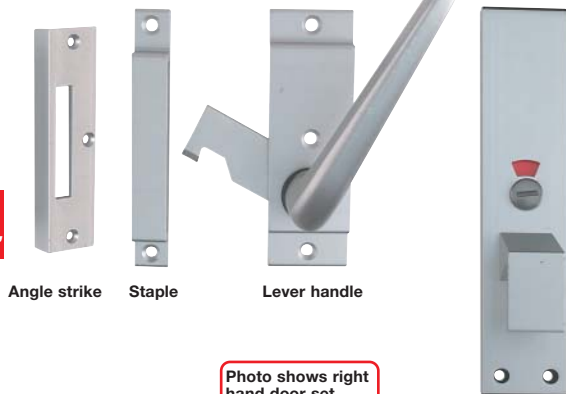

## Lever Handle Sets

This door set is designed for use on single swing or sliding doors

**Text and drawings shown left reverted back to same as original printed page.**

**Item A.**  
Text reverted back to say "Photo shows right hand door set"

Photo shows right hand door set

Indicator with emergency release

Illustration shows left hand door set

**Item A.**  
Text added

5

### A 'Facility' door set

- For use on disabled toilets, to suit inward or outward opening swing doors or sliding doors
- Handed
- For min 20 - max 44 mm door thickness
- Comprises
  - Larger lever handle
  - Indicator with emergency release
  - Angle strike
  - Staple
  - Bolt through fixings
- Choice of keeps included:
  - Angle strike for outward opening single swing doors or for straight sliding doors
  - Staple for inward opening single swing doors
- Anodised aluminium

### B WC graphic signs

- Ø 75 mm x 2 mm
- Silk screened symbol
- Drilled and countersunk
- Fixing screws included
- Aluminium

| Finish            | Disabled   | Male       | Female     |
|-------------------|------------|------------|------------|
| Polished anodised | 987.15.409 | 987.15.209 | 987.15.309 |