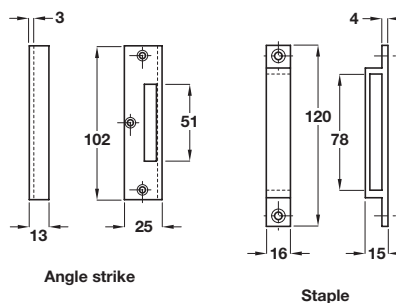

## Lever Handle Sets

This door set is designed for use on single swing or sliding doors

**Text and drawings shown left reverted back to same as original printed page.**

**Item A.**  
Text reverted back to say "Photo shows right hand door set"

Photo shows right hand door set

Indicator with emergency release

Illustration shows left hand door set

**Item A.**  
Text added

5

### A 'Facility' door set

- For use on disabled toilets, to suit inward or outward opening swing doors or sliding doors
- Handed
- For min 20 - max 44 mm door thickness
- Comprises
  - Larger lever handle
  - Indicator with emergency release
  - Angle strike
  - Staple
  - Bolt through fixings
- Choice of keeps included:
  - Angle strike for outward opening single swing doors or for straight sliding doors
  - Staple for inward opening single swing doors
- Anodised aluminium

### B WC graphic signs

- Ø 75 mm x 2 mm
- Silk screened symbol
- Drilled and countersunk
- Fixing screws included
- Aluminium

| Finish            | Disabled   | Male       | Female     |
|-------------------|------------|------------|------------|
| Polished anodised | 987.15.409 | 987.15.209 | 987.15.309 |