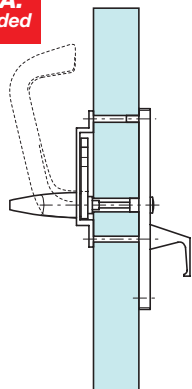

## Lever Handle Sets

This door set is designed for use on single swing or sliding doors

**Text and drawings shown left reverted back to same as original printed page.**

**Item A.**  
Text reverted back to say "Photo shows right hand door set"

Photo shows right hand door set

Indicator with emergency release

Illustration shows left hand door set

**Item A.**  
Text added

5

### A 'Facility' door set

- For use on disabled toilets, to suit inward or outward opening swing doors or sliding doors
- Handed
- For min 20 - max 44 mm door thickness
- Comprises
  - Larger lever handle
  - Indicator with emergency release
  - Angle strike
  - Staple
  - Bolt through fixings
- Choice of keeps included:
  - Angle strike for outward opening single swing doors or for straight sliding doors
  - Staple for inward opening single swing doors
- Anodised aluminium

### B WC graphic signs

- Ø 75 mm x 2 mm
- Silk screened symbol
- Drilled and countersunk
- Fixing screws included
- Aluminium

| Finish            | Disabled   | Male       | Female     |
|-------------------|------------|------------|------------|
| Polished anodised | 987.15.409 | 987.15.209 | 987.15.309 |