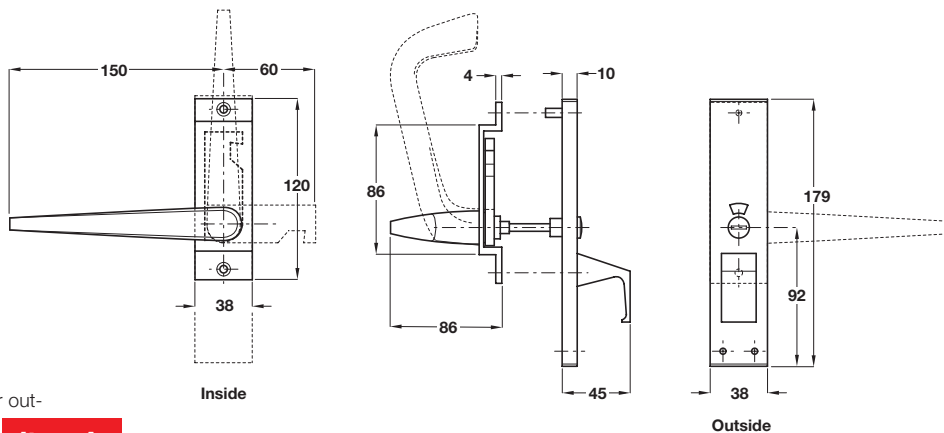

## Lever Handle Sets

This door set is designed for use on single swing or sliding doors

**Text and drawings shown left reverted back to same as original printed page.**

**Item A.**  
Text reverted back to say "Photo shows right hand door set"

Photo shows right hand door set

Indicator with emergency release

Illustration shows left hand door set

**Item A.**  
Text added

5

### A 'Facility' door set

- For use on disabled toilets, to suit inward or outward opening swing doors or sliding doors
- Handed
- For min 20 - max 44 mm door thickness
- Comprises
  - Larger lever handle
  - Indicator with emergency release
  - Angle strike
  - Staple
  - Bolt through fixings
- Choice of keeps included:
  - Angle strike for outward opening single swing doors or for straight sliding doors
  - Staple for inward opening single swing doors
- Anodised aluminium

### B WC graphic signs

- Ø 75 mm x 2 mm
- Silk screened symbol
- Drilled and countersunk
- Fixing screws included
- Aluminium

| Finish            | Disabled   | Male       | Female     |
|-------------------|------------|------------|------------|
| Polished anodised | 987.15.409 | 987.15.209 | 987.15.309 |