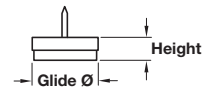

E Pin type felt glide

- Felt in grey plastic case

Glide Ø	Height	Cat. No.
20 mm	10 mm	650.20.206
24 mm	10 mm	650.20.242
30 mm	10 mm	650.20.304

Order qty: Multiples of 100 pcs