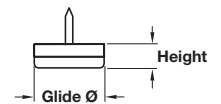

F Pin type glide

- White plastic with black soft plastic layer

Glide Ø	Height	Cat. No.
15 mm	10 mm	650.04.159
20 mm	10 mm	650.04.202
25 mm	10 mm	650.04.257
30 mm	10 mm	650.04.300

Order qty: Multiples of 100 pcs