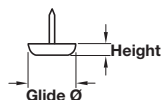

Order qty: Multiples of 100 pcs

**B** Pin type chair leg glide

- Nickel-plated steel

| Glide Ø | Height | Cat. No.   |
|---------|--------|------------|
| 13 mm   | 3.5 mm | 650.01.130 |
| 15 mm   | 3.5 mm | 650.01.158 |
| 18 mm   | 3.5 mm | 650.01.185 |
| 20 mm   | 3.5 mm | 650.01.201 |
| 23 mm   | 4.5 mm | 650.01.238 |
| 25 mm   | 4.5 mm | 650.01.256 |
| 30 mm   | 4.5 mm | 650.01.309 |

Order qty: Multiples of 100 pcs

**C** Pin type glide

- Nickel-plated steel with black rubber washer

| Glide Ø | Height | Cat. No.   |
|---------|--------|------------|
| 18 mm   | 8.0 mm | 650.11.181 |
| 20 mm   | 8.0 mm | 650.11.207 |

Order qty: Multiples of 100 pcs

**D** Pin type glide

- White plastic

| Glide Ø | Height | Cat. No.   |
|---------|--------|------------|
| 10 mm   | 5 mm   | 650.02.100 |
| 13 mm   | 5 mm   | 650.02.137 |
| 16 mm   | 5 mm   | 650.02.164 |
| 19 mm   | 5 mm   | 650.02.191 |
| 22 mm   | 5 mm   | 650.02.226 |
| 25 mm   | 5 mm   | 650.02.250 |