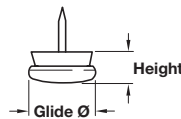

**A** Glide

- With three lugs
- Nickel-plated steel

| Glide Ø | Height | Cat. No.   |
|---------|--------|------------|
| 15 mm   | 4.0 mm | 650.03.152 |
| 18 mm   | 4.0 mm | 650.03.189 |
| 20 mm   | 4.5 mm | 650.03.205 |

Order qty: Multiples of 100 pcs

**B** Pin type chair leg glide

- Nickel-plated steel

| Glide Ø | Height | Cat. No.   |
|---------|--------|------------|
| 13 mm   | 3.5 mm | 650.01.130 |
| 15 mm   | 3.5 mm | 650.01.158 |
| 18 mm   | 3.5 mm | 650.01.185 |
| 20 mm   | 3.5 mm | 650.01.201 |
| 23 mm   | 4.5 mm | 650.01.238 |
| 25 mm   | 4.5 mm | 650.01.256 |
| 30 mm   | 4.5 mm | 650.01.309 |

Order qty: Multiples of 100 pcs

**C** Pin type glide

- Nickel-plated steel with black rubber washer

| Glide Ø | Height | Cat. No.   |
|---------|--------|------------|
| 18 mm   | 8.0 mm | 650.11.181 |
| 20 mm   | 8.0 mm | 650.11.207 |