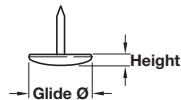

**A** Glide

- With three lugs
- Nickel-plated steel

| Glide Ø | Height | Cat. No.   |
|---------|--------|------------|
| 15 mm   | 4.0 mm | 650.03.152 |
| 18 mm   | 4.0 mm | 650.03.189 |
| 20 mm   | 4.5 mm | 650.03.205 |

Order qty: Multiples of 100 pcs

**B** Pin type chair leg glide

- Nickel-plated steel

| Glide Ø | Height | Cat. No.   |
|---------|--------|------------|
| 13 mm   | 3.5 mm | 650.01.130 |
| 15 mm   | 3.5 mm | 650.01.158 |
| 18 mm   | 3.5 mm | 650.01.185 |
| 20 mm   | 3.5 mm | 650.01.201 |
| 23 mm   | 4.5 mm | 650.01.238 |
| 25 mm   | 4.5 mm | 650.01.256 |
| 30 mm   | 4.5 mm | 650.01.309 |

Order qty: Multiples of 100 pcs

**C** Pin type glide

- Nickel-plated steel with black rubber washer

| Glide Ø | Height | Cat. No.   |
|---------|--------|------------|
| 18 mm   | 8.0 mm | 650.11.181 |
| 20 mm   | 8.0 mm | 650.11.207 |