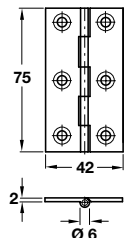

A Narrow style brass butt hinge 201

- With fixed pin
- Self colour brass

Length x width	51 x 22 mm
Cat. No.	354.18.010

Order qty: Multiples of 20 pcs

B Broad style butt hinge

- With brass pin
- Brass

Item B.
Catalogue shows 5 knuckles, photo and illustration amended to show 6 knuckles

- With brass pin
- Brass

Length x width	38 x 22 mm
Self colour	354.19.008
Polished brass	354.19.800

Order qty: 1 pc

Length x width	64 x 35 mm
Self colour	354.19.026
Polished brass	354.19.820
Polished chrome	354.19.220
Satin chrome	354.19.426
Pewter	354.19.926
Imitation antique bronze	354.19.120*

Order qty: 1 pc (*Screws included)

6

Hinges

Length x width	64 x 29 mm
Cat. No.	354.18.025

Order qty: Multiples of 20 pcs

Length x width	76 x 35 mm
Cat. No.	354.18.029

Order qty: Multiples of 20 pcs

Length x width	51 x 29 mm
Self colour	354.19.017
Polished brass	354.19.810
Polished chrome	354.19.210
Satin chrome	354.19.417

Order qty: 1 pc

Length x width	75 x 42 mm
Self colour	354.19.030
Polished brass	354.19.830
Polished chrome	354.19.230

Order qty: 1 pc

TCH-FF 2010, HUK. Dimensional data not binding. We reserve the right to alter specifications without notice.