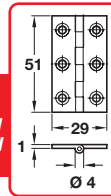

A Narrow style brass butt hinge 201

- With fixed pin
- Self colour brass

Length x width	51 x 22 mm
Cat. No.	354.18.010

Order qty: Multiples of 20 pcs

B Broad style butt hinge

- With brass pin
- Brass

Item B.
Catalogue shows 5 knuckles, photo and illustration amended to show 6 knuckles

Length x width	51 x 29 mm
Self colour	354.19.042
Satin chrome	354.19.442

Order qty: Multiples of 10 pcs

Length x width	51 x 38 mm
Self colour	354.19.018

Order qty: 1 pc

Photo amended

C Broad style hinge 204

- With brass pin
- Brass

Length x width	38 x 22 mm
Self colour	354.19.008
Polished brass	354.19.800

Order qty: 1 pc

Length x width	64 x 35 mm
Self colour	354.19.026
Polished brass	354.19.820
Polished chrome	354.19.220
Satin chrome	354.19.426
Pewter	354.19.926
Imitation antique bronze	354.19.120*

Order qty: 1 pc (*Screws included)

6

Hinges

Length x width	64 x 29 mm
Cat. No.	354.18.025

Order qty: Multiples of 20 pcs

Length x width	76 x 35 mm
Cat. No.	354.18.029

Order qty: Multiples of 20 pcs

Length x width	51 x 29 mm
Self colour	354.19.017
Polished brass	354.19.810
Polished chrome	354.19.210
Satin chrome	354.19.417