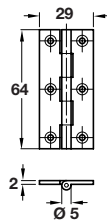

A Narrow style brass butt hinge 201

- With fixed pin
- Self colour brass

Length x width	51 x 22 mm
Cat. No.	354.18.010

Order qty: Multiples of 20 pcs

B Broad style butt hinge

- With brass pin
- Brass

Item B.
Catalogue shows 5 knuckles, photo and illustration amended to show 6 knuckles

- With brass pin
- Brass

Length x width	38 x 22 mm
Self colour	354.19.008
Polished brass	354.19.800

Order qty: 1 pc

Length x width	64 x 35 mm
Self colour	354.19.026
Polished brass	354.19.820
Polished chrome	354.19.220
Satin chrome	354.19.426
Pewter	354.19.926
Imitation antique bronze	354.19.120*

Order qty: 1 pc (*Screws included)

6

Hinges

Length x width	64 x 29 mm
Cat. No.	354.18.025

Order qty: Multiples of 20 pcs

Length x width	76 x 35 mm
Cat. No.	354.18.029

Order qty: Multiples of 20 pcs

Length x width	51 x 29 mm
Self colour	354.19.017
Polished brass	354.19.810
Polished chrome	354.19.210
Satin chrome	354.19.417

Order qty: 1 pc

Length x width	75 x 42 mm
Self colour	354.19.030
Polished brass	354.19.830
Polished chrome	354.19.230

Order qty: 1 pc

TCH-FF 2010, HUK. Dimensional data not binding. We reserve the right to alter specifications without notice.