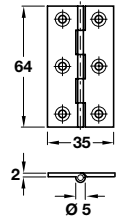

A Narrow style brass butt hinge 201

- With fixed pin
- Self colour brass

Length x width	51 x 22 mm
Cat. No.	354.18.010

Order qty: Multiples of 20 pcs

B Broad style butt hinge

- With brass pin
- Brass

Item B.
Catalogue shows 5 knuckles, photo and illustration amended to show 6 knuckles

Length x width	51 x 29 mm
Self colour	354.19.042
Satin chrome	354.19.442

Order qty: Multiples of 10 pcs

Length x width	51 x 38 mm
Self colour	354.19.018

Order qty: 1 pc

Photo amended

C Broad style hinge 204

- With brass pin
- Brass

Length x width	38 x 22 mm
Self colour	354.19.008
Polished brass	354.19.800

Order qty: 1 pc

Length x width	64 x 35 mm
Self colour	354.19.026
Polished brass	354.19.820
Polished chrome	354.19.220
Satin chrome	354.19.426
Pewter	354.19.926
Imitation antique bronze	354.19.120*

Order qty: 1 pc (*Screws included)

6

Hinges

Length x width	64 x 29 mm
Cat. No.	354.18.025

Order qty: Multiples of 20 pcs

Length x width	76 x 35 mm
Cat. No.	354.18.029

Order qty: Multiples of 20 pcs

Length x width	51 x 29 mm
Self colour	354.19.017
Polished brass	354.19.810
Polished chrome	354.19.210
Satin chrome	354.19.417