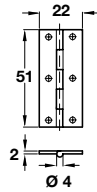

A Narrow style brass butt hinge 201

- With fixed pin
- Self colour brass

Length x width	51 x 22 mm
Cat. No.	354.18.010

Order qty: Multiples of 20 pcs

B Broad style butt hinge

- With brass pin
- Brass

Item B.
Catalogue shows 5 knuckles, photo and illustration amended to show 6 knuckles

Length x width	51 x 29 mm
Self colour	354.19.042
Satin chrome	354.19.442

Order qty: Multiples of 10 pcs

Length x width	51 x 38 mm
Self colour	354.19.018

Order qty: 1 pc

Photo amended

C Broad style hinge 204

- With brass pin
- Brass

Length x width	38 x 22 mm
Self colour	354.19.008
Polished brass	354.19.800

Order qty: 1 pc

Length x width	64 x 35 mm
Self colour	354.19.026
Polished brass	354.19.820
Polished chrome	354.19.220
Satin chrome	354.19.426
Pewter	354.19.926
Imitation antique bronze	354.19.120*

Order qty: 1 pc (*Screws included)

6

Hinges

Length x width	64 x 29 mm
Cat. No.	354.18.025

Order qty: Multiples of 20 pcs

Length x width	76 x 35 mm
Cat. No.	354.18.029

Order qty: Multiples of 20 pcs

Length x width	51 x 29 mm
Self colour	354.19.017
Polished brass	354.19.810
Polished chrome	354.19.210
Satin chrome	354.19.417