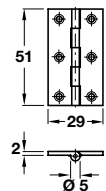

A Narrow style brass butt hinge 201

- With fixed pin
- Self colour brass

Length x width	51 x 22 mm
Cat. No.	354.18.010

Order qty: Multiples of 20 pcs

B Broad style butt hinge

- With brass pin
- Brass

Item B.
Catalogue shows 5 knuckles, photo and illustration amended to show 6 knuckles

- With brass pin
- Brass

Length x width	38 x 22 mm
Self colour	354.19.008
Polished brass	354.19.800

Order qty: 1 pc

Length x width	64 x 35 mm
Self colour	354.19.026
Polished brass	354.19.820
Polished chrome	354.19.220
Satin chrome	354.19.426
Pewter	354.19.926
Imitation antique bronze	354.19.120*

Order qty: 1 pc (*Screws included)

6

Hinges

Length x width	64 x 29 mm
Cat. No.	354.18.025

Order qty: Multiples of 20 pcs

Length x width	76 x 35 mm
Cat. No.	354.18.029

Order qty: Multiples of 20 pcs

Length x width	51 x 29 mm
Self colour	354.19.017
Polished brass	354.19.810
Polished chrome	354.19.210
Satin chrome	354.19.417

Order qty: 1 pc

Length x width	75 x 42 mm
Self colour	354.19.030
Polished brass	354.19.830
Polished chrome	354.19.230

Order qty: 1 pc

TCH-FF 2010, HUK. Dimensional data not binding. We reserve the right to alter specifications without notice.