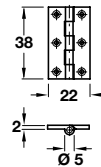

A Narrow style brass butt hinge 201

- With fixed pin
- Self colour brass

Length x width	51 x 22 mm
Cat. No.	354.18.010

Order qty: Multiples of 20 pcs

B Broad style butt hinge

- With brass pin
- Brass

Item B.
Catalogue shows 5 knuckles, photo and illustration amended to show 6 knuckles

Length x width	51 x 29 mm
Self colour	354.19.042
Satin chrome	354.19.442

Order qty: Multiples of 10 pcs

Length x width	51 x 38 mm
Self colour	354.19.018

Order qty: 1 pc

Photo amended

C Broad style hinge 204

- With brass pin
- Brass

Length x width	38 x 22 mm
Self colour	354.19.008
Polished brass	354.19.800

Order qty: 1 pc

Length x width	64 x 35 mm
Self colour	354.19.026
Polished brass	354.19.820
Polished chrome	354.19.220
Satin chrome	354.19.426
Pewter	354.19.926
Imitation antique bronze	354.19.120*

Order qty: 1 pc (*Screws included)

6

Hinges

Length x width	64 x 29 mm
Cat. No.	354.18.025

Order qty: Multiples of 20 pcs

Length x width	76 x 35 mm
Cat. No.	354.18.029

Order qty: Multiples of 20 pcs

Length x width	51 x 29 mm
Self colour	354.19.017
Polished brass	354.19.810
Polished chrome	354.19.210
Satin chrome	354.19.417