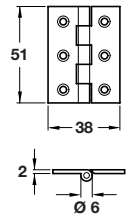

A Narrow style brass butt hinge 201

- With fixed pin
- Self colour brass

Length x width	51 x 22 mm
Cat. No.	354.18.010

Order qty: Multiples of 20 pcs

B Broad style butt hinge

- With brass pin
- Brass

Item B.
Catalogue shows 5 knuckles, photo and illustration amended to show 6 knuckles

Length x width	51 x 29 mm
Self colour	354.19.042
Satin chrome	354.19.442

Order qty: Multiples of 10 pcs

Length x width	51 x 38 mm
Self colour	354.19.018

Order qty: 1 pc

Photo amended

C Broad style hinge 204

- With brass pin
- Brass

Length x width	38 x 22 mm
Self colour	354.19.008
Polished brass	354.19.800

Order qty: 1 pc

Length x width	64 x 35 mm
Self colour	354.19.026
Polished brass	354.19.820
Polished chrome	354.19.220
Satin chrome	354.19.426
Pewter	354.19.926
Imitation antique bronze	354.19.120*

Order qty: 1 pc (*Screws included)

6

Hinges

Length x width	64 x 29 mm
Cat. No.	354.18.025

Order qty: Multiples of 20 pcs

Length x width	76 x 35 mm
Cat. No.	354.18.029

Order qty: Multiples of 20 pcs

Length x width	51 x 29 mm
Self colour	354.19.017
Polished brass	354.19.810
Polished chrome	354.19.210
Satin chrome	354.19.417