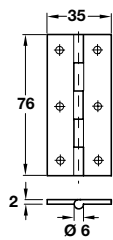

A Narrow style brass butt hinge 201

- With fixed pin
- Self colour brass

Length x width	51 x 22 mm
Cat. No.	354.18.010

Order qty: Multiples of 20 pcs

B Broad style butt hinge

- With brass pin
- Brass

Item B.
Catalogue shows 5 knuckles, photo and illustration amended to show 6 knuckles

- With brass pin
- Brass

Length x width	38 x 22 mm
Self colour	354.19.008
Polished brass	354.19.800

Order qty: 1 pc

Length x width	64 x 35 mm
Self colour	354.19.026
Polished brass	354.19.820
Polished chrome	354.19.220
Satin chrome	354.19.426
Pewter	354.19.926
Imitation antique bronze	354.19.120*

Order qty: 1 pc (*Screws included)

6

Hinges

Length x width	64 x 29 mm
Cat. No.	354.18.025

Order qty: Multiples of 20 pcs

Length x width	76 x 35 mm
Cat. No.	354.18.029

Order qty: Multiples of 20 pcs

Length x width	51 x 29 mm
Self colour	354.19.017
Polished brass	354.19.810
Polished chrome	354.19.210
Satin chrome	354.19.417

Order qty: 1 pc

Length x width	75 x 42 mm
Self colour	354.19.030
Polished brass	354.19.830
Polished chrome	354.19.230

Order qty: 1 pc

TCH-FF 2010, HUK. Dimensional data not binding. We reserve the right to alter specifications without notice.