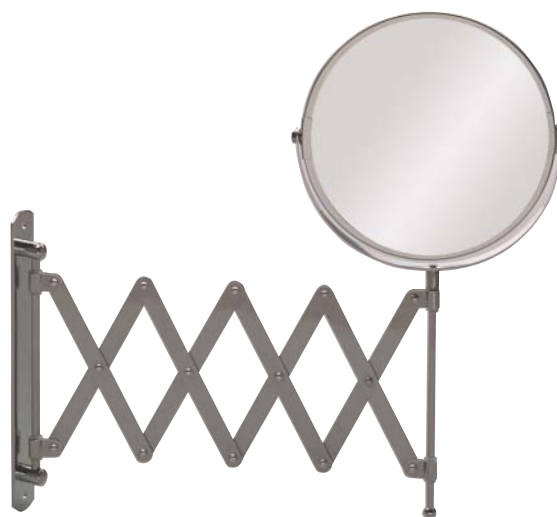

Spare toilet roll holder

- Height x depth when closed: 170 x 55 mm
- Stainless steel

Finish	Cat. No.
Polished stainless steel	980.57.241

Order qty: 1 pc

Towel ring

- Ring Ø: 165 mm
- Stainless steel

Finish	Cat. No.
Polished stainless steel	980.57.251

Order qty: 1 pc

Single towel rail

- Length x depth: 637 x 75 mm
- Stainless steel

Finish	Cat. No.
Polished stainless steel	980.57.261

Order qty: 1 pc

Hand dryer

- 2400W, can be either hard wired or fitted by mains plug
- Vandal proof keys and lock screws
- Zinc casing

Finish	Cat. No.
Bright chrome	980.11.062
Satin chrome	980.11.064

Order qty: 1 pc

Extending shaving mirror

- Mirror size: Ø 174 mm, 470 mm extension
- 660 mm when fully extended, 190 mm when fully retracted
- Stainless steel

Finish	Cat. No.
Chrome-plated	815.70.210

Order qty: 1 pc

Magnifying mirror

- Mirror size: Ø 203 mm
- Back plate: Ø 98 mm
- Arm extends: 313 mm
- Double sided mirror with twin arm, non-lit
- One side normal view, reverse 3x magnification
- Polished chrome