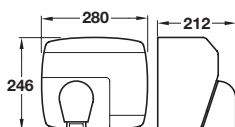

Spare toilet roll holder

- Height x depth when closed: 170 x 55 mm
- Stainless steel

Finish	Cat. No.
Polished stainless steel	980.57.241

Order qty: 1 pc

Towel ring

- Ring Ø: 165 mm
- Stainless steel

Finish	Cat. No.
Polished stainless steel	980.57.251

Order qty: 1 pc

Single towel rail

- Length x depth: 637 x 75 mm
- Stainless steel

Finish	Cat. No.
Polished stainless steel	980.57.261

Order qty: 1 pc

Hand dryer

- 2400W, can be either hard wired or fitted by mains plug
- Vandal proof keys and lock screws
- Zinc casing

Finish	Cat. No.
Bright chrome	980.11.062
Satin chrome	980.11.064

Order qty: 1 pc

Extending shaving mirror

- Mirror size: Ø 174 mm, 470 mm extension
- 660 mm when fully extended, 190 mm when fully retracted
- Stainless steel

Finish	Cat. No.
Chrome-plated	815.70.210

Order qty: 1 pc

Magnifying mirror

- Mirror size: Ø 203 mm
- Back plate: Ø 98 mm
- Arm extends: 313 mm
- Double sided mirror with twin arm, non-lit
- One side normal view, reverse 3x magnification
- Polished chrome