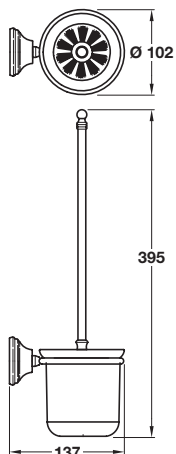

Discontinued ●
Discontinued when stock = 0 +

Toilet brush set

- Fixings included
- Brush and glass included
- Zinc alloy

Finish	Cat. No.
Polished chrome-plated	980.53.052

Order qty: 1 pc

Open toilet roll holder

- Fixings included
- Zinc alloy and aluminum

Finish	Cat. No.
Polished chrome-plaed	980.53.022

Order qty: 1 pc

Soap dish and holder

- Fixings included
- Glass dish included
- Zinc alloy

Finish	Cat. No.
Polished chrome-plated	+980.53.032

Order qty: 1 pc

Glass holder

- Fixings included
- Glass included
- Zinc alloy

Finish	Cat. No.
Polished chrome-plated	980.53.042

Order qty: 1 pc

Single towel rail

- Fixings included
- Zinc alloy and aluminium

Finish	Cat. No.
Polished chrome-plated	+980.53.002

Order qty: 1 pc

Mirror holder

- Fixings included
- Zinc alloy

Finish	Cat. No.
Polished chrome-plated	980.53.062

Order qty: 1 set

TCH-FF 2010, HUK. Dimensional data not binding. We reserve the right to alter specifications without notice.