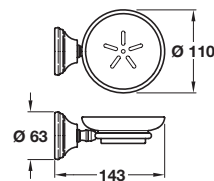

Discontinued ●
Discontinued when stock = 0 +

Toilet brush set

- Fixings included
- Brush and glass included
- Zinc alloy

Finish	Cat. No.
Polished chrome-plated	980.53.052

Order qty: 1 pc

Open toilet roll holder

- Fixings included
- Zinc alloy and aluminum

Finish	Cat. No.
Polished chrome-plaed	980.53.022

Order qty: 1 pc

Soap dish and holder

- Fixings included
- Glass dish included
- Zinc alloy

Finish	Cat. No.
Polished chrome-plated	+980.53.032

Order qty: 1 pc

Glass holder

- Fixings included
- Glass included
- Zinc alloy

Finish	Cat. No.
Polished chrome-plated	980.53.042

Order qty: 1 pc

Single towel rail

- Fixings included
- Zinc alloy and aluminium

Finish	Cat. No.
Polished chrome-plated	+980.53.002

Order qty: 1 pc

Mirror holder

- Fixings included
- Zinc alloy

Finish	Cat. No.
Polished chrome-plated	980.53.062

Order qty: 1 set

TCH-FF 2010, HUK. Dimensional data not binding. We reserve the right to alter specifications without notice.