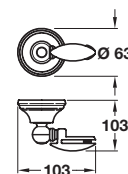

- Fixings included
- Zinc alloy and aluminum

Finish	Cat. No.
Polished chrome-plaed	980.53.022

Order qty: 1 pc

Soap dish and holder

- Fixings included
- Glass dish included
- Zinc alloy

Finish	Cat. No.
Polished chrome-plated	+980.53.032

Order qty: 1 pc

Glass holder

- Fixings included
- Glass included
- Zinc alloy

Finish	Cat. No.
Polished chrome-plated	980.53.042

Order qty: 1 pc

Single towel rail

- Fixings included
- Zinc alloy and aluminium

Finish	Cat. No.
Polished chrome-plated	+980.53.002

Order qty: 1 pc

Mirror holder

- Fixings included
- Zinc alloy

Finish	Cat. No.
Polished chrome-plated	980.53.062

Order qty: 1 set

TCH-FF 2010, HUK. Dimensional data not binding. We reserve the right to alter specifications without notice.