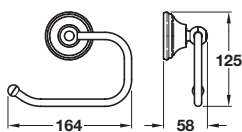

Discontinued ●
Discontinued when stock = 0 +

Toilet brush set

- Fixings included
- Brush and glass included
- Zinc alloy

Finish	Cat. No.
Polished chrome-plated	980.53.052

Order qty: 1 pc

Open toilet roll holder

- Fixings included
- Zinc alloy and aluminum

Finish	Cat. No.
Polished chrome-plaed	980.53.022

Order qty: 1 pc

Soap dish and holder

- Fixings included
- Glass dish included
- Zinc alloy

Finish	Cat. No.
Polished chrome-plated	+980.53.032

Order qty: 1 pc

Glass holder

- Fixings included
- Glass included
- Zinc alloy

Finish	Cat. No.
Polished chrome-plated	980.53.042

Order qty: 1 pc

Single towel rail

- Fixings included
- Zinc alloy and aluminium

Finish	Cat. No.
Polished chrome-plated	+980.53.002

Order qty: 1 pc

Mirror holder

- Fixings included
- Zinc alloy

Finish	Cat. No.
Polished chrome-plated	980.53.062

Order qty: 1 set

TCH-FF 2010, HUK. Dimensional data not binding. We reserve the right to alter specifications without notice.