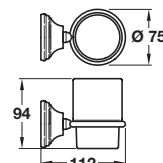

Discontinued ●
Discontinued when stock = 0 +

Toilet brush set

- Fixings included
- Brush and glass included
- Zinc alloy

Finish	Cat. No.
Polished chrome-plated	980.53.052

Order qty: 1 pc

Open toilet roll holder

- Fixings included
- Zinc alloy and aluminum

Finish	Cat. No.
Polished chrome-plaed	980.53.022

Order qty: 1 pc

Soap dish and holder

- Fixings included
- Glass dish included
- Zinc alloy

Finish	Cat. No.
Polished chrome-plated	+980.53.032

Order qty: 1 pc

Glass holder

- Fixings included
- Glass included
- Zinc alloy

Finish	Cat. No.
Polished chrome-plated	980.53.042

Order qty: 1 pc

Single towel rail

- Fixings included
- Zinc alloy and aluminium

Finish	Cat. No.
Polished chrome-plated	+980.53.002

Order qty: 1 pc

Mirror holder

- Fixings included
- Zinc alloy

Finish	Cat. No.
Polished chrome-plated	980.53.062

Order qty: 1 set

TCH-FF 2010, HUK. Dimensional data not binding. We reserve the right to alter specifications without notice.