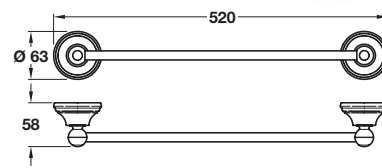

- Fixings included
- Zinc alloy and aluminum

Finish	Cat. No.
Polished chrome-plaed	980.53.022

Order qty: 1 pc

Soap dish and holder

- Fixings included
- Glass dish included
- Zinc alloy

Finish	Cat. No.
Polished chrome-plated	+980.53.032

Order qty: 1 pc

Glass holder

- Fixings included
- Glass included
- Zinc alloy

Finish	Cat. No.
Polished chrome-plated	980.53.042

Order qty: 1 pc

Single towel rail

- Fixings included
- Zinc alloy and aluminium

Finish	Cat. No.
Polished chrome-plated	+980.53.002

Order qty: 1 pc

Mirror holder

- Fixings included
- Zinc alloy

Finish	Cat. No.
Polished chrome-plated	980.53.062

Order qty: 1 set

TCH-FF 2010, HUK. Dimensional data not binding. We reserve the right to alter specifications without notice.