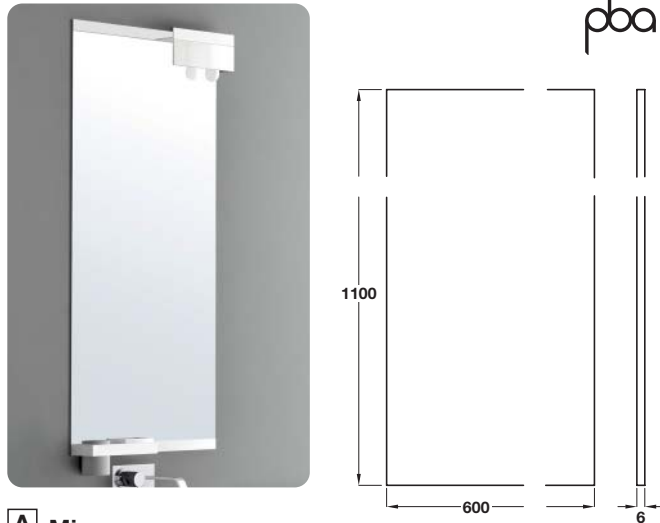

Mirror and Bathroom Accessories

Bathroom accessory shelves **C** to **G** and light fitting **H** and container **J** all fix onto mirror profile **B**. Only one fitting can be fitted per profile.

Fittings **I** to **N**, shown on page **45L** are for wall fixing, rawl plugs and fixings are included.

A Mirror

The mirror panes of the CAP Series have a "Protective safety film" in conformity with the following specifications: ANSI Z97.1-1984; HUD-CPSC 16CFR-1201; CAN 2-12.1. and conform to Italian Law 626

Handed	White	Grey
Left handed	980.77.417	980.77.419
Right handed	980.77.418	980.77.420

Order qty: 1 pc

D Bathroom shelf with soap dispenser

- With removable 500 ml soap dispenser
- For screw fixing to mirror profile, fixings included
- Coated aluminium shelf with moulded nylon dispenser

Handed	White	Grey
Left handed	980.77.425	980.77.427
Right handed	980.77.426	980.77.428

Order qty: 1 pc

F Bathroom shelf with tumbler and soap dispenser

- With removable tumbler and 500ml soap dispenser
- For screw fixing to mirror profile, fixings included
- Coated aluminium shelf, moulded nylon tumbler and soap dispenser