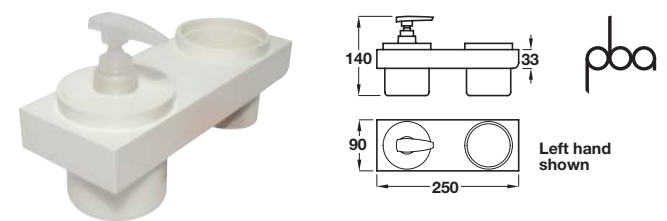

Handed	White	Grey
Left handed	980.77.417	980.77.419
Right handed	980.77.418	980.77.420

Order qty: 1 pc

D Bathroom shelf with soap dispenser

- With removable 500 ml soap dispenser
- For screw fixing to mirror profile, fixings included
- Coated aluminium shelf with moulded nylon dispenser

Handed	White	Grey
Left handed	980.77.421	980.77.423
Right handed	980.77.422	980.77.424

Order qty: 1 pc

E Bathroom shelf with soap dish

- With removable soap dish
- For screw fixing to mirror profile, fixings included
- Coated aluminium shelf with moulded nylon soap dish

Handed	White	Grey
Left handed	980.77.425	980.77.427
Right handed	980.77.426	980.77.428

Order qty: 1 pc

F Bathroom shelf with tumbler and soap dispenser

- With removable tumbler and 500ml soap dispenser
- For screw fixing to mirror profile, fixings included
- Coated aluminium shelf, moulded nylon tumbler and soap dispenser

Handed	White	Grey
Left handed	980.77.429	980.77.431
Right handed	980.77.430	980.77.432

Order qty: 1 pc

G Bathroom shelf with tumbler and soap dish

- With removable tumbler and soap dish
- For screw fixing to mirror profile, fixings included
- Coated aluminium shelf, moulded nylon tumbler and soap dish