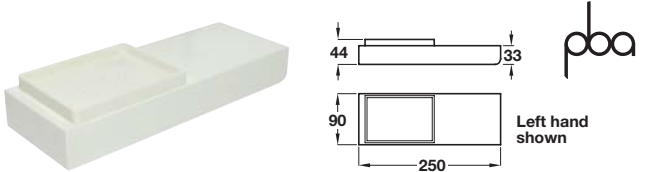

Handed	White	Grey
Left handed	980.77.417	980.77.419
Right handed	980.77.418	980.77.420

Order qty: 1 pc

D Bathroom shelf with soap dispenser

- With removable 500 ml soap dispenser
- For screw fixing to mirror profile, fixings included
- Coated aluminium shelf with moulded nylon dispenser

Handed	White	Grey
Left handed	980.77.421	980.77.423
Right handed	980.77.422	980.77.424

Order qty: 1 pc

E Bathroom shelf with soap dish

- With removable soap dish
- For screw fixing to mirror profile, fixings included
- Coated aluminium shelf with moulded nylon soap dish

Handed	White	Grey
Left handed	980.77.425	980.77.427
Right handed	980.77.426	980.77.428

Order qty: 1 pc

F Bathroom shelf with tumbler and soap dispenser

- With removable tumbler and 500ml soap dispenser
- For screw fixing to mirror profile, fixings included
- Coated aluminium shelf, moulded nylon tumbler and soap dispenser