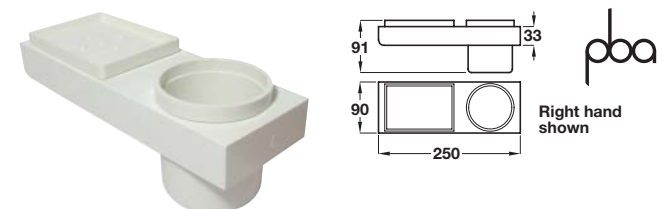

Handed	White	Grey
Left handed	980.77.417	980.77.419
Right handed	980.77.418	980.77.420

Order qty: 1 pc

D Bathroom shelf with soap dispenser

- With removable 500 ml soap dispenser
- For screw fixing to mirror profile, fixings included
- Coated aluminium shelf with moulded nylon dispenser

Handed	White	Grey
Left handed	980.77.421	980.77.423
Right handed	980.77.422	980.77.424

Order qty: 1 pc

E Bathroom shelf with soap dish

- With removable soap dish
- For screw fixing to mirror profile, fixings included
- Coated aluminium shelf with moulded nylon soap dish

Handed	White	Grey
Left handed	980.77.425	980.77.427
Right handed	980.77.426	980.77.428

Order qty: 1 pc

F Bathroom shelf with tumbler and soap dispenser

- With removable tumbler and 500ml soap dispenser
- For screw fixing to mirror profile, fixings included
- Coated aluminium shelf, moulded nylon tumbler and soap dispenser

Handed	White	Grey
Left handed	980.77.429	980.77.431
Right handed	980.77.430	980.77.432

Order qty: 1 pc

G Bathroom shelf with tumbler and soap dish

- With removable tumbler and soap dish
- For screw fixing to mirror profile, fixings included
- Coated aluminium shelf, moulded nylon tumbler and soap dish