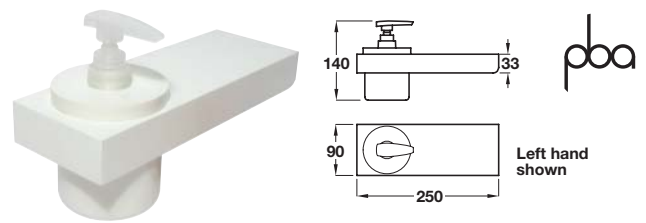

	White	Grey
Cat. No.	980.77.415*	980.77.416*

Order qty: 1 pc

C Bathroom shelf with tumbler

- With removable tumbler
- For screw fixing to mirror profile, fixings included
- Coated aluminium shelf with moulded nylon tumbler

Handed	White	Grey
Left handed	980.77.417	980.77.419
Right handed	980.77.418	980.77.420

Order qty: 1 pc

D Bathroom shelf with soap dispenser

- With removable 500 ml soap dispenser
- For screw fixing to mirror profile, fixings included
- Coated aluminium shelf with moulded nylon dispenser

Handed	White	Grey
Left handed	980.77.421	980.77.423
Right handed	980.77.422	980.77.424

Order qty: 1 pc

E Bathroom shelf with soap dish

- With removable soap dish
- For screw fixing to mirror profile, fixings included
- Coated aluminium shelf with moulded nylon soap dish