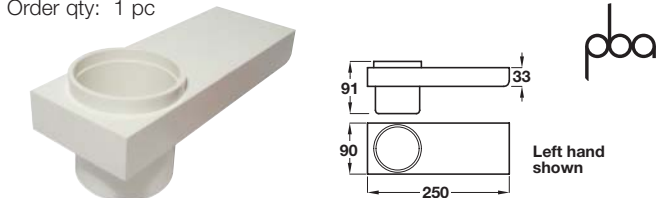

C Bathroom shelf with tumbler

- With removable tumbler
- For screw fixing to mirror profile, fixings included
- Coated aluminium shelf with moulded nylon tumbler

Handed	White	Grey
Left handed	980.77.417	980.77.419
Right handed	980.77.418	980.77.420

Order qty: 1 pc