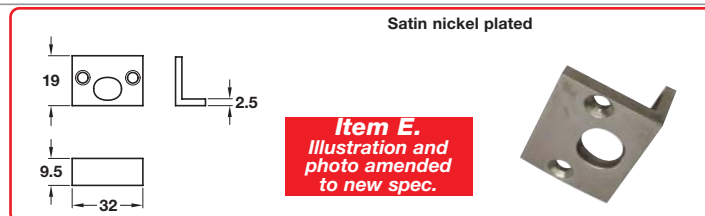

## D Barrel bolt, necked

- Face fixing
- Flat shoot plate included
- Fixing screws included
- Brass or aluminium

Finish	102 x 32 mm	152 x 32 mm	203 x 32 mm
Polished brass	911.62.599	900.17.942	911.62.603
Satin nickel plated	911.62.600	900.17.943	911.62.604
Satin anodised aluminium	911.62.601	911.62.482	911.62.605

## E Angle striking plate

- To suit items A and B

Finish	Cat. No.
Polished brass	911.39.256
Satin nickel plated	911.39.257
Satin anodised aluminium	● <del>911.39.258</del>

Order qty: 1 pc

18.12.09/2\*