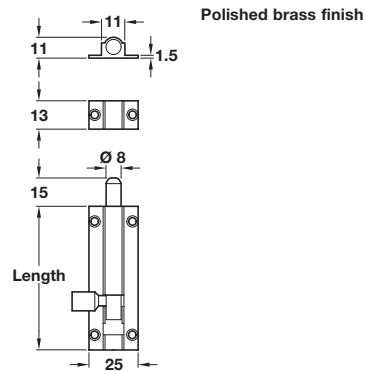

## A Barrel bolt, straight

- Face fixing
- Staple included
- Fixing screws included
- Brass or aluminium

Finish	76 x 25 mm	100 x 25 mm
Polished brass	900.17.932	911.62.589
Satin nickel plated	900.17.936	911.62.590
Satin anodised aluminium	911.62.477	911.62.591

## B Barrel bolt, straight

- Face fixing
- Staple included
- Fixing screws included
- Brass or aluminium

Finish	102 x 32 mm	152 x 32 mm	203 x 32 mm
Polished brass	900.17.933	900.17.934	900.17.935
Satin nickel plated	900.17.937	900.17.938	900.17.939
Satin anodised aluminium	911.62.478	911.62.479	911.62.480

## C Barrel bolt, necked

- Face fixing
- Flat shoot plate included
- Fixing screws included
- Brass or aluminium

Finish	76 x 25 mm	100 x 25 mm
Polished brass	911.62.593	900.17.940
Satin nickel plated	911.62.594	900.17.941
Satin anodised aluminium	911.62.595	911.62.481

## D Barrel bolt, necked

- Face fixing
- Flat shoot plate included
- Fixing screws included
- Brass or aluminium

Finish	102 x 32 mm	152 x 32 mm	203 x 32 mm
Polished brass	911.62.599	900.17.942	911.62.603
Satin nickel plated	911.62.600	900.17.943	911.62.604
Satin anodised aluminium	911.62.601	911.62.482	911.62.605