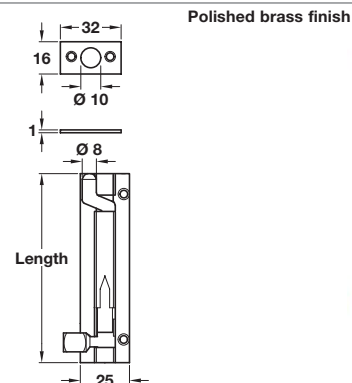

## A Barrel bolt, straight

- Face fixing
- Staple included
- Fixing screws included
- Brass or aluminium

Finish	76 x 25 mm	100 x 25 mm
Polished brass	900.17.932	911.62.589
Satin nickel plated	900.17.936	911.62.590
Satin anodised aluminium	911.62.477	911.62.591

## B Barrel bolt, straight

- Face fixing
- Staple included
- Fixing screws included
- Brass or aluminium

Finish	102 x 32 mm	152 x 32 mm	203 x 32 mm
Polished brass	900.17.933	900.17.934	900.17.935
Satin nickel plated	900.17.937	900.17.938	900.17.939
Satin anodised aluminium	911.62.478	911.62.479	911.62.480

## C Barrel bolt, necked

- Face fixing
- Flat shoot plate included
- Fixing screws included
- Brass or aluminium

Finish	76 x 25 mm	100 x 25 mm
Polished brass	911.62.593	900.17.940
Satin nickel plated	911.62.594	900.17.941
Satin anodised aluminium	911.62.595	911.62.481

## D Barrel bolt, necked

- Face fixing
- Flat shoot plate included
- Fixing screws included
- Brass or aluminium

Finish	102 x 32 mm	152 x 32 mm	203 x 32 mm
Polished brass	911.62.599	900.17.942	911.62.603
Satin nickel plated	911.62.600	900.17.943	911.62.604
Satin anodised aluminium	911.62.601	911.62.482	911.62.605