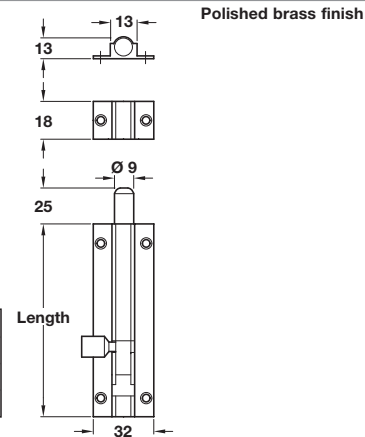

## A Barrel bolt, straight

- Face fixing
- Staple included
- Fixing screws included
- Brass or aluminium

Finish	76 x 25 mm	100 x 25 mm
Polished brass	900.17.932	911.62.589
Satin nickel plated	900.17.936	911.62.590
Satin anodised aluminium	911.62.477	911.62.591

## B Barrel bolt, straight

- Face fixing
- Staple included
- Fixing screws included
- Brass or aluminium

Finish	102 x 32 mm	152 x 32 mm	203 x 32 mm
Polished brass	900.17.933	900.17.934	900.17.935
Satin nickel plated	900.17.937	900.17.938	900.17.939
Satin anodised aluminium	911.62.478	911.62.479	911.62.480

## C Barrel bolt, necked

- Face fixing
- Flat shoot plate included
- Fixing screws included
- Brass or aluminium

Finish	76 x 25 mm	100 x 25 mm
Polished brass	911.62.593	900.17.940
Satin nickel plated	911.62.594	900.17.941
Satin anodised aluminium	911.62.595	911.62.481

## D Barrel bolt, necked

- Face fixing
- Flat shoot plate included
- Fixing screws included
- Brass or aluminium

Finish	102 x 32 mm	152 x 32 mm	203 x 32 mm
Polished brass	911.62.599	900.17.942	911.62.603
Satin nickel plated	911.62.600	900.17.943	911.62.604
Satin anodised aluminium	911.62.601	911.62.482	911.62.605