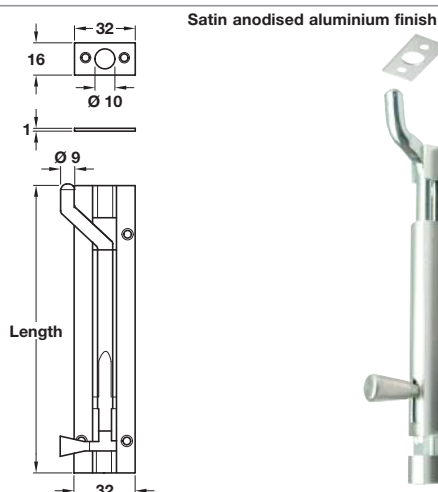

D Barrel bolt, necked

- Face fixing
- Flat shoot plate included
- Fixing screws included
- Brass or aluminium

Finish	102 x 32 mm	152 x 32 mm	203 x 32 mm
Polished brass	911.62.599	900.17.942	911.62.603
Satin nickel plated	911.62.600	900.17.943	911.62.604
Satin anodised aluminium	911.62.601	911.62.482	911.62.605

Order qty: 1 pc